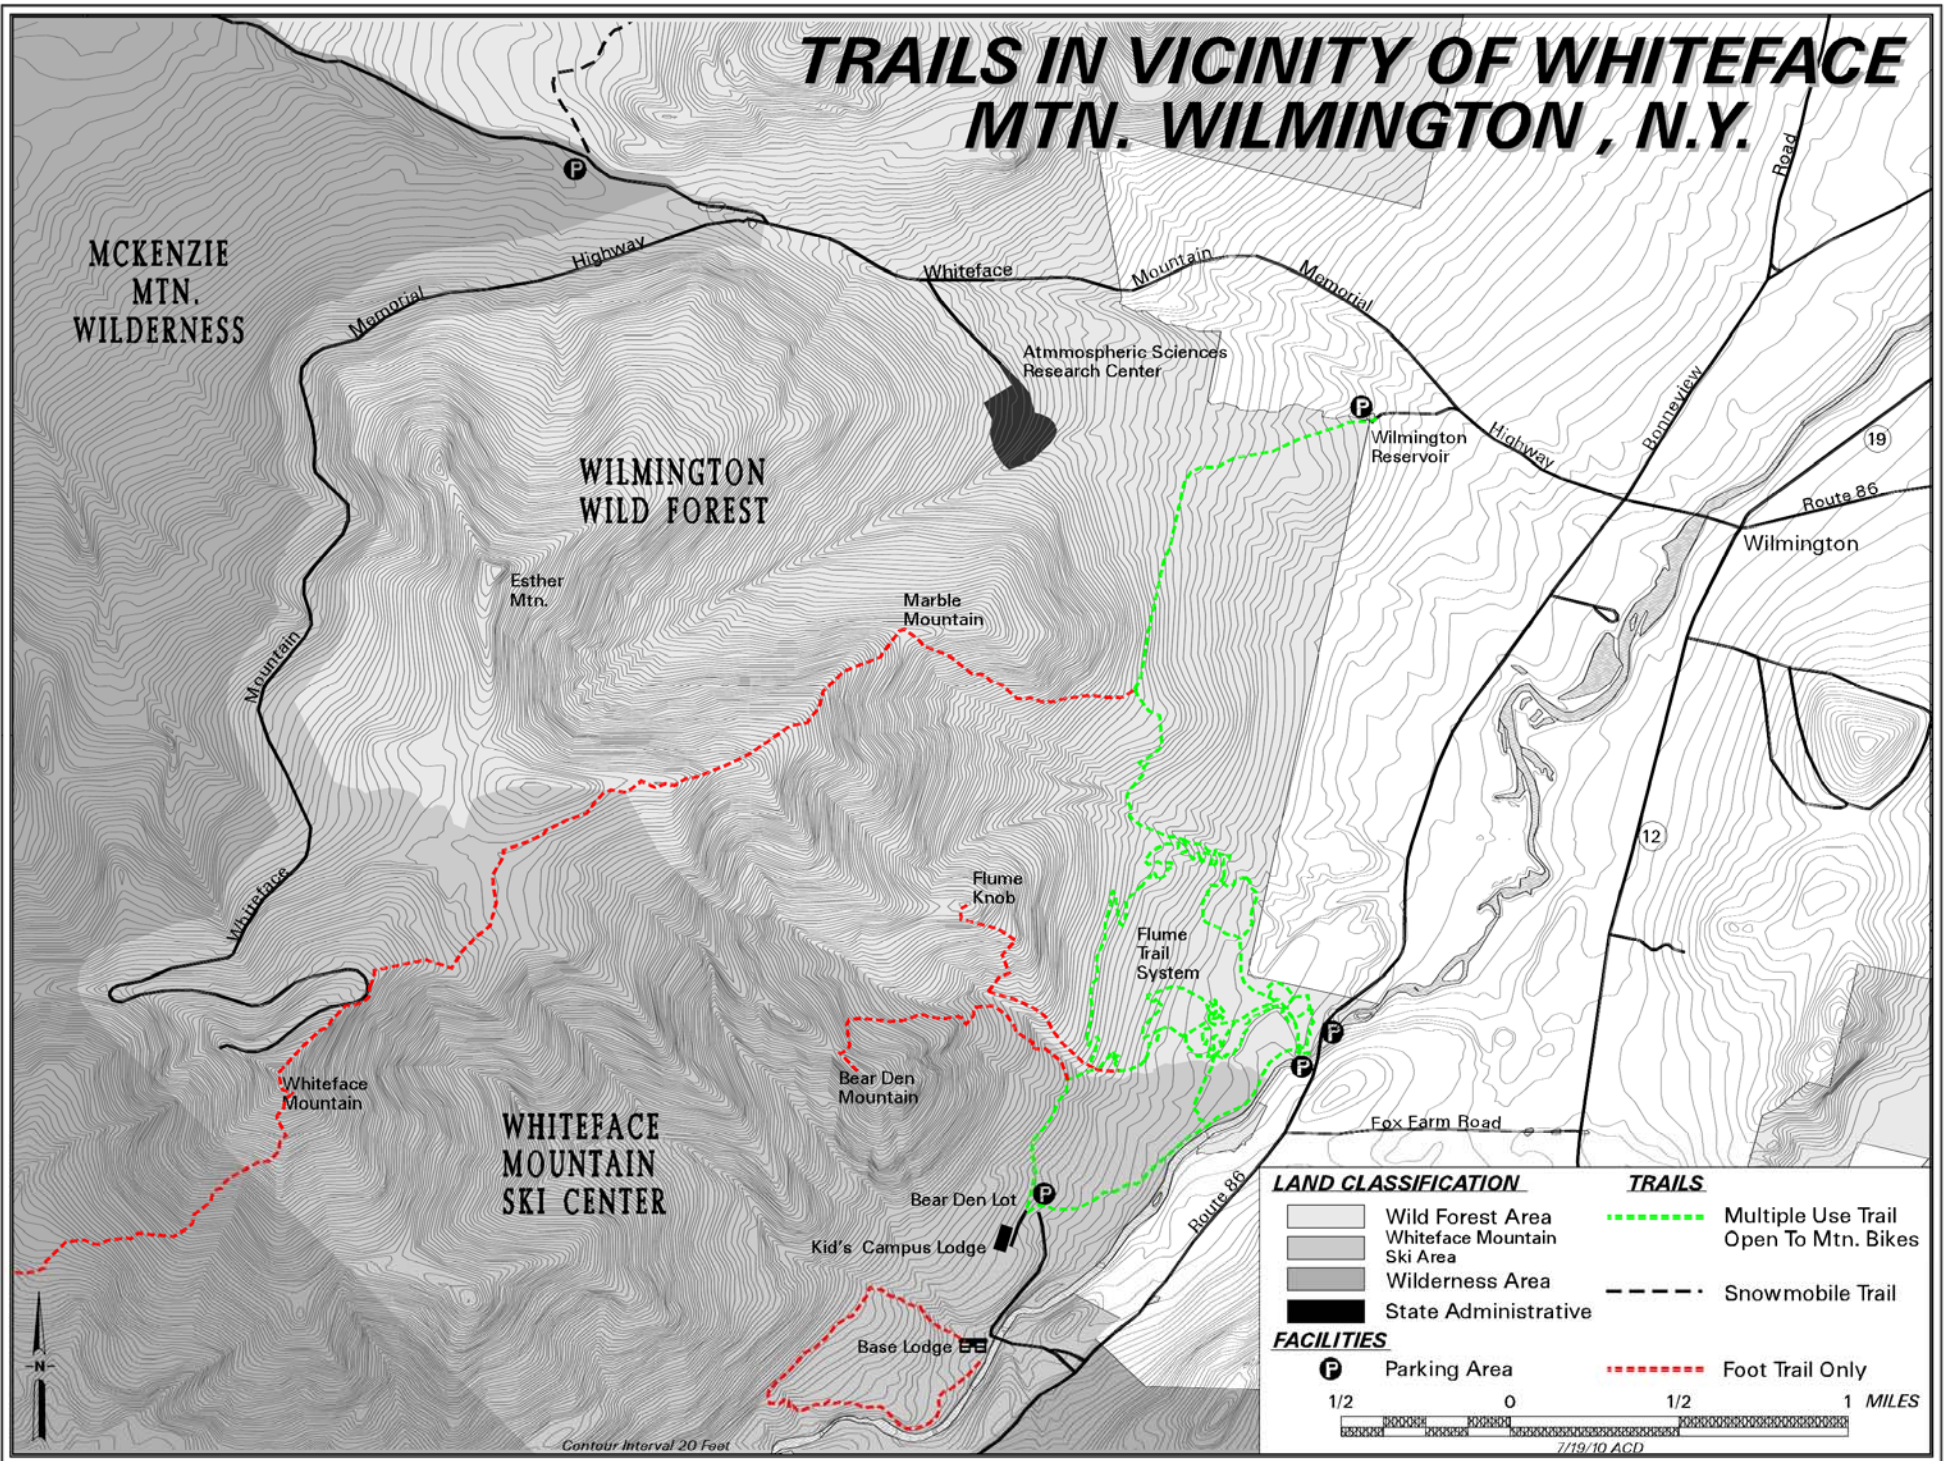

TRAILS IN VICINITY OF WHITEFACE MTN. WILMINGTON, N.Y.

MCKENZIE
MTN.
WILDERNESS

WILMINGTON
WILD FOREST

WHITEFACE
MOUNTAIN
SKI CENTER

Atmospheric Sciences
Research Center

Wilmington
Reservoir

Wilmington

Marble
Mountain

Flume
Knob

Flume
Trail
System

Bear Den
Mountain

Bear Den Lot

Kid's Campus Lodge

Base Lodge

LAND CLASSIFICATION

- Wild Forest Area
- Whiteface Mountain Ski Area
- Wilderness Area
- State Administrative

FACILITIES

- Parking Area

TRAILS

- Multiple Use Trail Open To Mtn. Bikes
- Snowmobile Trail
- Foot Trail Only

1/2 0 1/2 1 MILES

7/19/10 AGD

Contour Interval 20 Feet