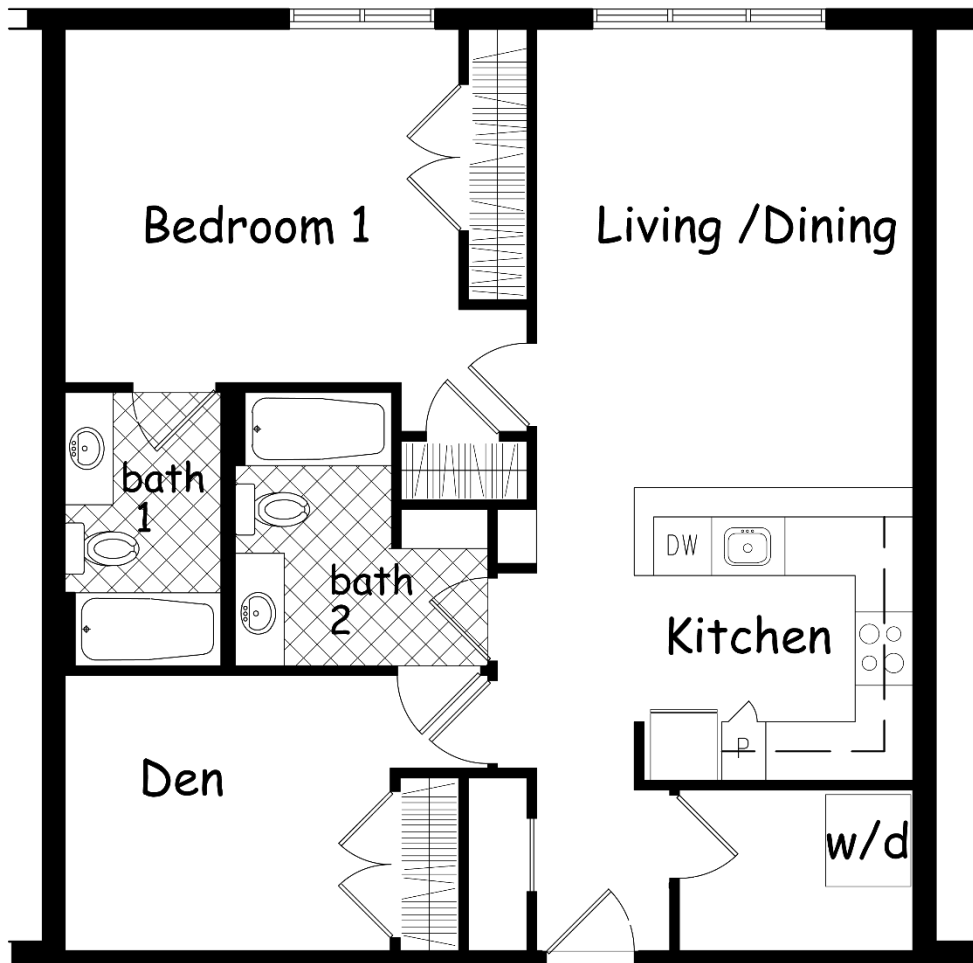

905 JACKSON

M E T R O C L A R E N D O N

1 Bedroom + Den, Two Full Baths

Model C 928 Sq. Ft.

From \$2,595 per month

1 Bed + Den, 2 Bath
928 S.F.+/-

4th Fl