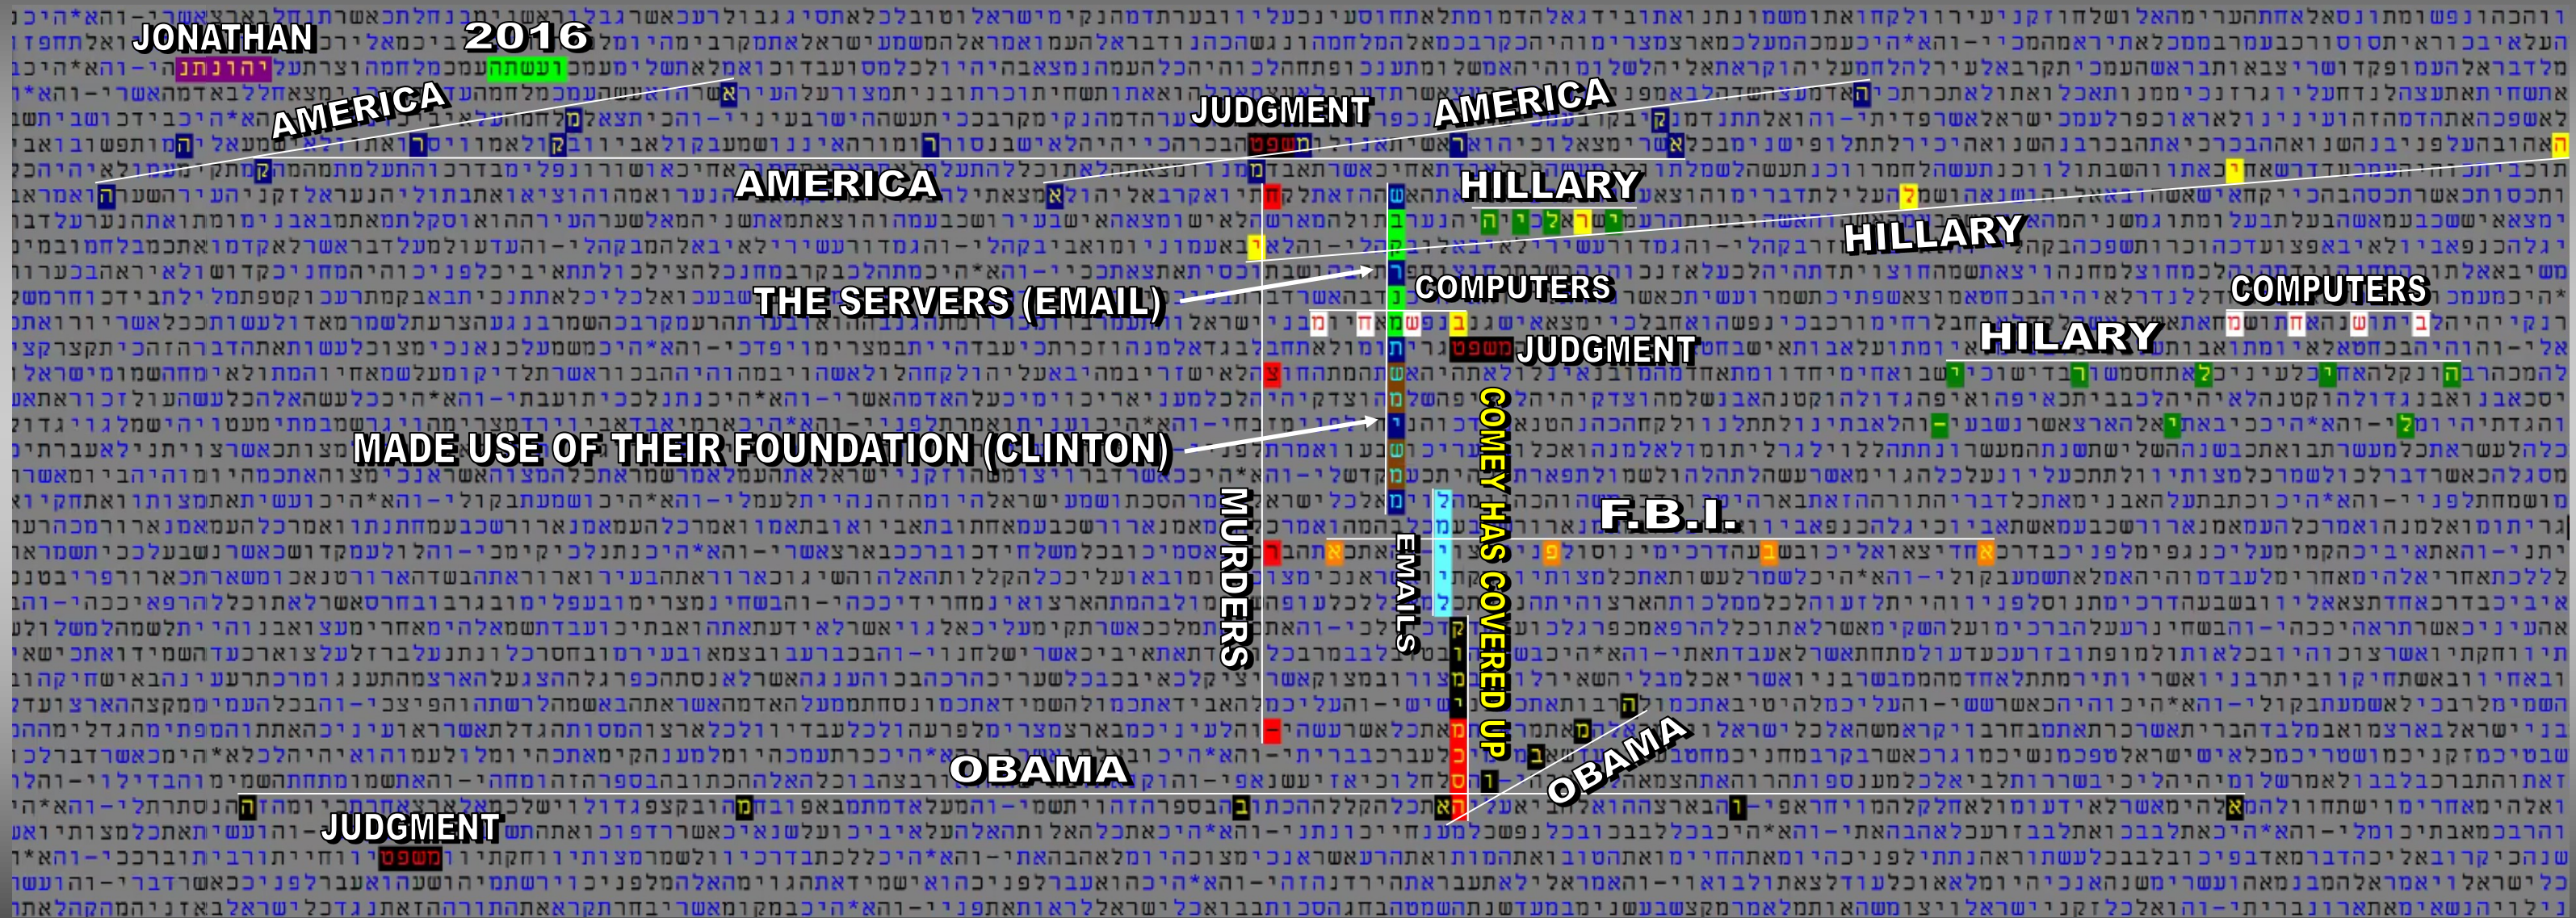

FBI DIRECTOR COMEY CORRUPTION - HILLARY'S EMAIL - CLINTON FOUNDATION

Bible Code Matrix of End Time Prophecy

© MATTHEW WRIGHT MINISTRIES
Graphic layout by Luis B. Vega

RESOURCES

youtube.com/user/TheMatt71269
biblecodenow1@gmail.com
biblecodenow.com
facebook.com/groups/codesearcher

SCRIPTURE SOURCE(S)

Old & New Testament
TorahSoft

FOR AN EXPLANATION - STUDY OF THE CHART CODE MATRIX, VISIT THE YOUTUBE CHANNEL VIDEO SERIES.

WIDTH: 513 CENTER: 1290771