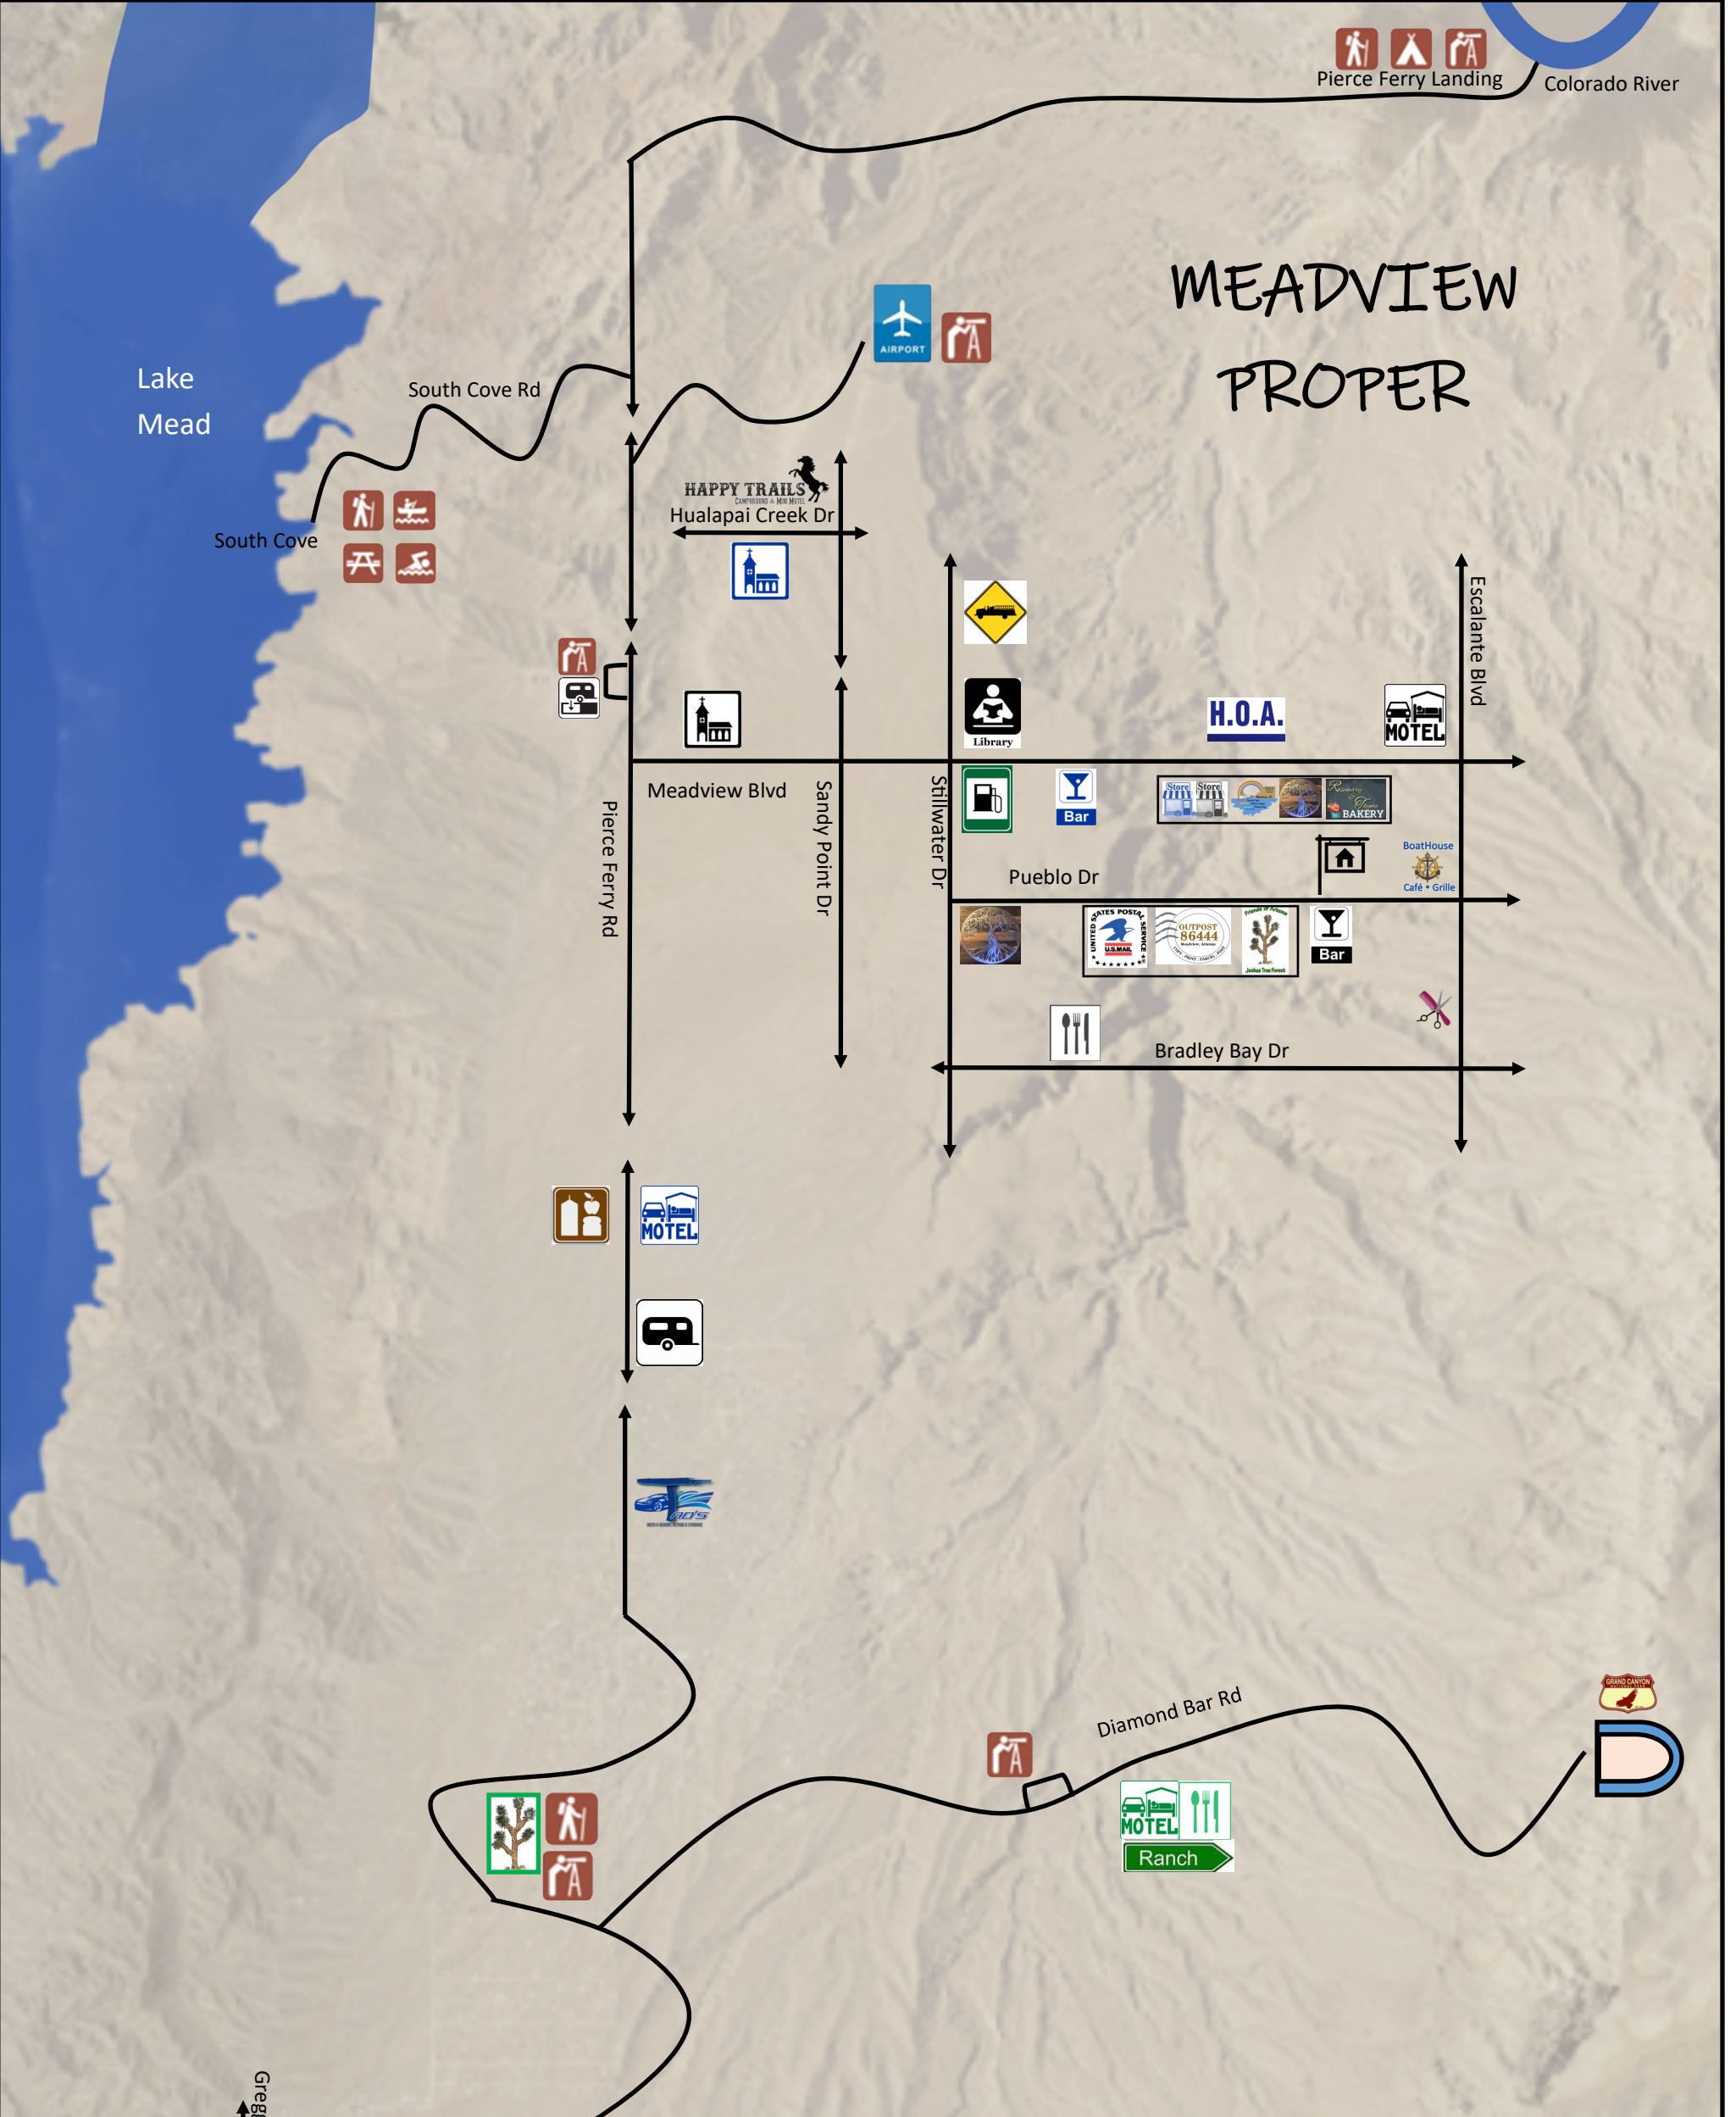

# MEADVIEW PROPER

- Camping
- Hiking
- Boating
- Picnic Tables
- Swimming
- RV Dump Station
- Scenic View
- Meadview Library
- H.O.A. MCA

- Meadview Airport
- Happy Trails Campground
- Meadview RV Park
- Grand Canyon West Ranch
- Family Dollar Store
- Meadview Lake Motel
- Canyon's End Motel
- Fire Station
- Collector's Corner II
- Canyon Cutz

- Grapevine Mesa
- Joshua Tree National Landmark Gas ~N~ Grub
- Chevron
- Tad's Auto & Marine
- Fisherman's Landing Bar
- VFW/VFW Aux/ AM Legion
- Collector's Corner
- Rosemary & Thyme Bakery

- Big Al's Trading Post
- Meadview Chamber
- Kingman Premier Realty
- Outpost 86444
- Friends of the Arizona Joshua Tree Forest
- USPS
- Anchor Smokehouse
- Boathouse Café & Grille
- Meadview Baptist Church
- Meadview Community Church

Dolan Springs & Las Vegas

Kingman