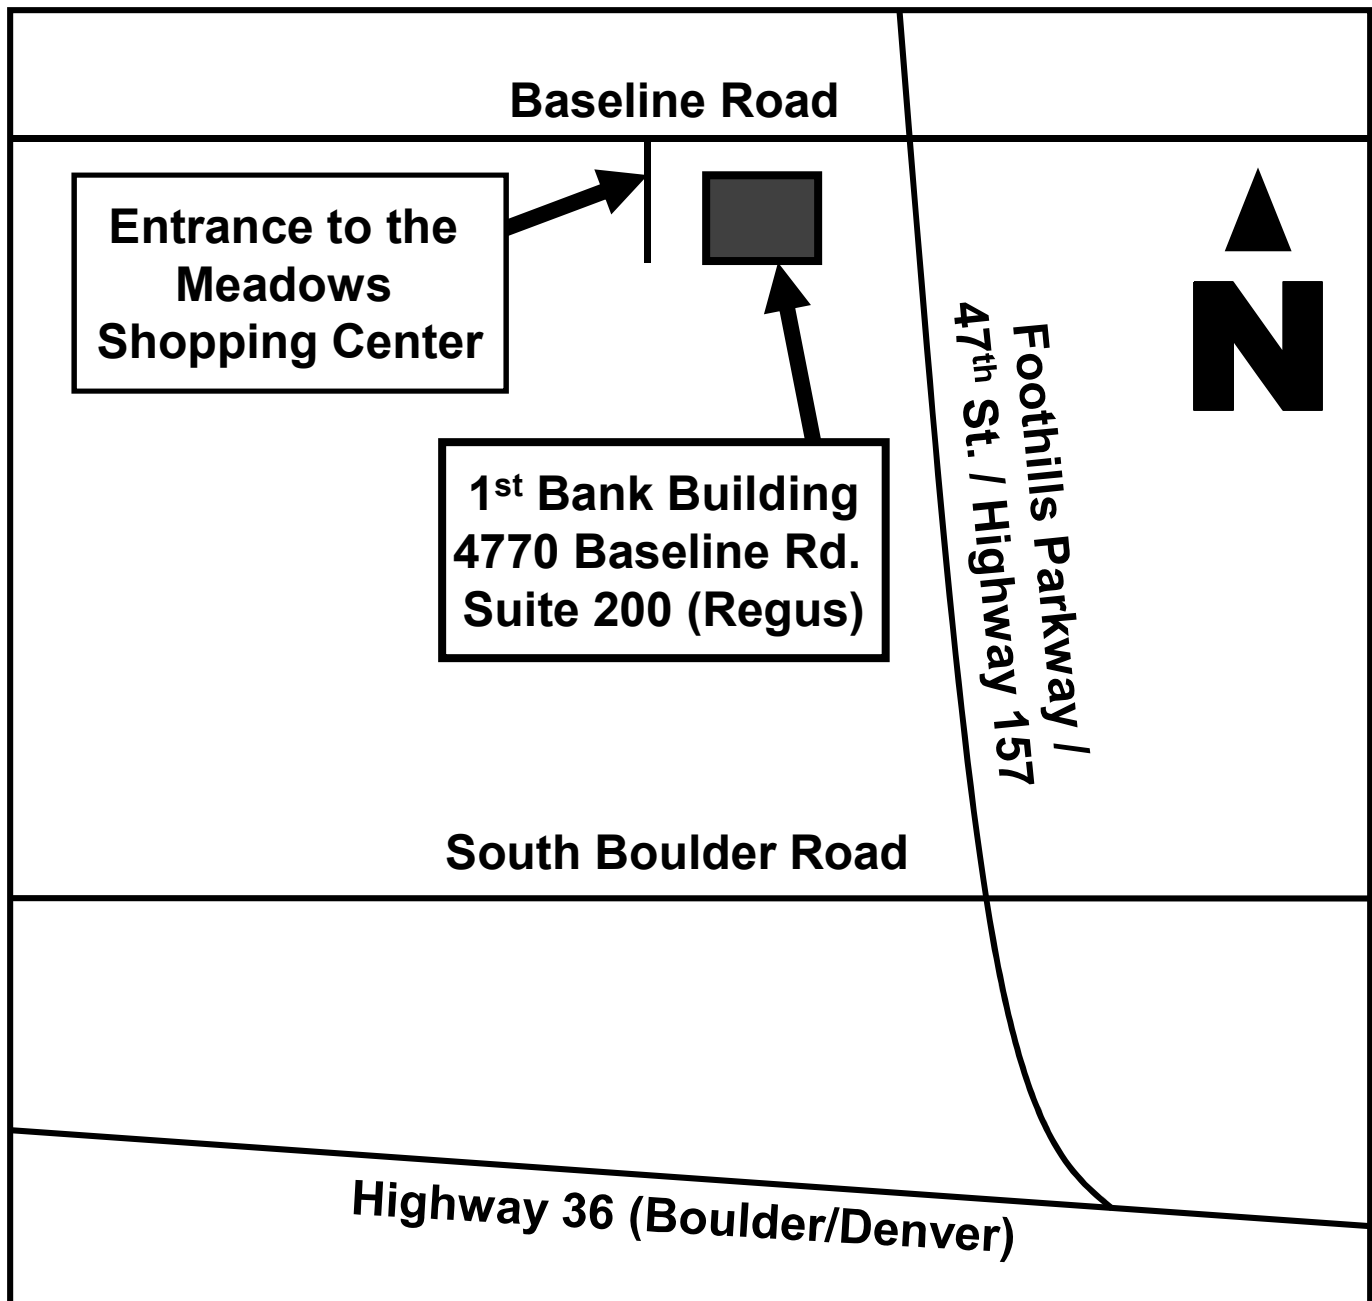

# Map to Jennifer Diebel's Office

4770 Baseline Road, Suite 200, Boulder, CO 80303

Phone: 303.931.4284

**Waiting Room:** When you enter Suite 200, the Regus Office Suite, a receptionist may be there. Simply say that you are waiting for Jen—no need to mention your name for the sake of confidentiality—and then you may help yourself to the coffee/tea bar to your right and have a seat. I will come out from my office to the waiting room to get you at our scheduled time.

**Sessions after 5 PM:** If you arrive after 5 PM and the door to the building or the suite is locked, simply text “I’m here” to 303-931-4284. I will come to get you as soon as I have dismissed my previous client. If someone else opens the door, feel free to use that opportunity to come on in!