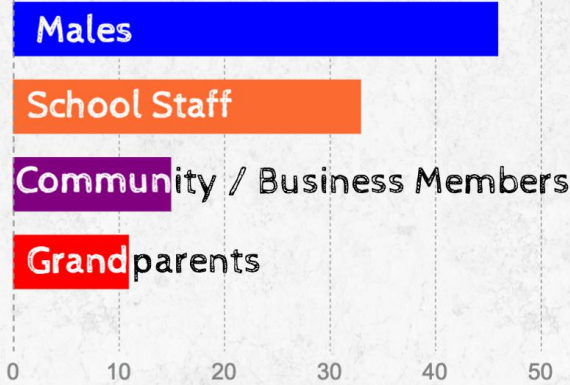

Thank You For Your Continued Support!

MEMBERSHIP

220 Total

Statistics within the total:

As of June 2015
119 Members

What does Maplemere PTA do?

- 🐾 5th Grade Lunch and Awards
- 🐾 2 Book Fairs each year
- 🐾 Author Visits
- 🐾 Family Activity Nights
- 🐾 Field Days
- 🐾 Maplemere Scholarship Grant
- 🐾 Art Show / PARP
- 🐾 Spring Plant Event
- 🐾 PBIS (Paw Pride)
- 🐾 Recess
- 🐾 School Supply Kit Program
- 🐾 Staff Appreciation Breakfast / Lunch
- 🐾 Welcome Back Picnic
- 🐾 Winter Carnival
- 🐾 Holiday Gift Shop
- 🐾 Families In Need
- 🐾 District / Community Donations