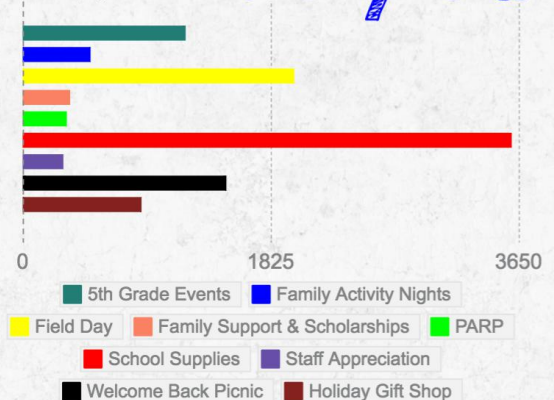

Money Out:

MAPLEMERE PTA
2014 - 2015