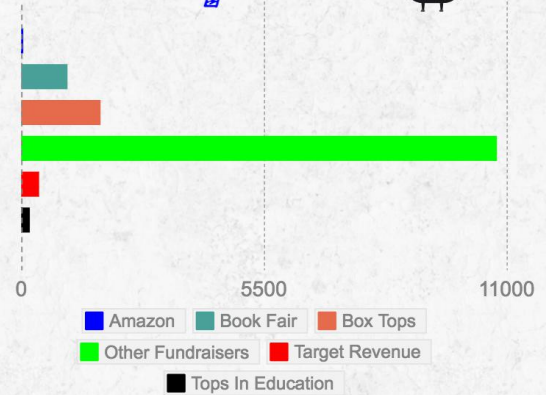

Thank You For Your Continued Support!

MEMBERSHIP

220 Total

Statistics within the total:

As of June 2015
119 Members

What does Maplemere PTA do?

- 🐾 5th Grade Lunch and Awards
- 🐾 2 Book Fairs each year
- 🐾 Author Visits
- 🐾 Family Activity Nights
- 🐾 Field Days
- 🐾 Maplemere Scholarship Grant
- 🐾 Art Show / PARP
- 🐾 Spring Plant Event
- 🐾 PBIS (Paw Pride)
- 🐾 Recess
- 🐾 School Supply Kit Program
- 🐾 Staff Appreciation Breakfast / Lunch
- 🐾 Welcome Back Picnic
- 🐾 Winter Carnival
- 🐾 Holiday Gift Shop
- 🐾 Families In Need
- 🐾 District / Community Donations

Money In:

Money Out:

MAPLEMERE PTA
2014 - 2015