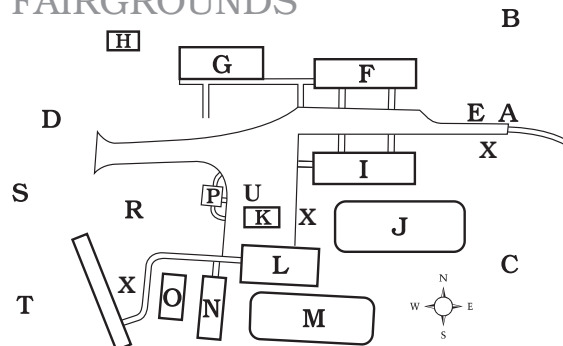

3:00PM - FLAG RAISING - Official Opening of 2017 Fair
3:00PM - GATES OPEN - Free Barrel O' Fun Chips to First 100 kids through the Main Gate - *Thank you Super One Foods and Barrel O' Fun*
4:00-9:00PM - CASEY ARO - Various times and locations
7:30PM - JITTERS PLUS - U

MIDWAY OPENS AFTER 3:00PM

OPEN TO CLOSE - All the rides you would like to ride $25.00 - S&T
11:00PM - GATES CLOSE

BUILDING & ANIMAL TENT HOURS

Wed.: 3 p.m. to 9 p.m. • Thur.-Sat.: 11 a.m. to 9 p.m.
Sun.: 11 a.m. to 5 p.m.

Don't Miss These Special Attractions:

Check daily listings for times and locations.

- ★ Lowe's Build & Grow Kid's Clinic - O - Friday
- ★ "Pedal to the Medal" Kid's Tractor Pull - O - Friday
- ★ Dirt Kickin' Wicked Good Bull Riding - J - Thursday
- ★ ATV Big Air Tour Show - J - Fri. & Sat.
  Presented by G3 Quadfreestyle www.atvbigairtour.com
- ★ Draft Horse Demonstrations & Activities
  Check horse barn for details.

- ★ Area Bands Everyday
  - Casey Aro - Wednesday through Sunday
  - Jitters Plus - Wednesday
  - Pat & Donna Surface - Thursday & Friday
  - Forty Below - Friday
  - Four Blue Teardrops - Saturday • Six-9s - Saturday
- ★ County Fair Food Harvest - Wed.-Sun., Open-Close
  Bring a non-perishable food item and receive $1.00 off any 13 & over admission. (limit one $1.00 discount per gate ticket).
- ★ Classic Car Show - Sunday
- ★ Daily Giveaways to the 1st 100 Kids (12 and under)
  Main Gate Only - Courtesy of SuperOne Foods

ST. LOUIS COUNTY FAIRGROUNDS