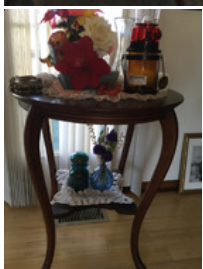

Saturday, May 13th - 10 am

REAL ESTATE - SELLS AT 11 AM

First time this home has ever been on the market! Built in 1997, this one-owner home has 2 bedrooms, attached garage, and basement. The color scheme is neutral, so the new owner can use any color of choice. The kitchen sports tile floor, oak cabinets, and a pantry. The deck on the back of the home gives a view of the spacious fenced-in back yard with an arbor in the garden area. The home sets on nice, level corner lots, just a few blocks from beautiful Centennial Park!

Contact auctioneers for more information and to view!

ANTIQUES AND COLLECTIBLES

Antique Oak Library Table
Antique Sessions Mantle Clock
Antique Lamp Table
Shawnee Pitcher & Cup
Price Brothers England Pitcher #1638
Cups & Saucers Clarence Bone China From England
Lot Large Mugs
Antique Dishes