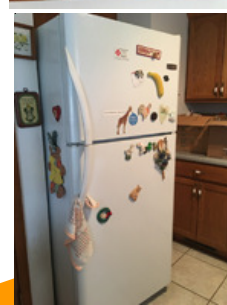

Saturday, May 13th - 10 am

REAL ESTATE - SELLS AT 11 AM

First time this home has ever been on the market! Built in 1997, this one-owner home has 2 bedrooms, attached garage, and basement. The color scheme is neutral, so the new owner can use any color of choice. The kitchen sports tile floor, oak cabinets, and a pantry. The deck on the back of the home gives a view of the spacious fenced-in back yard with an arbor in the garden area. The home sets on nice, level corner lots, just a few blocks from beautiful Centennial Park!

Contact auctioneers for more information and to view!

ANTIQUES AND COLLECTIBLES

Antique Oak Library Table
Antique Sessions Mantle Clock
Antique Lamp Table
Shawnee Pitcher & Cup
Price Brothers England Pitcher #1638
Cups & Saucers Clarence Bone China From England
Lot Large Mugs
Antique Dishes

Coffee and End Tables
Formica Kitchenette
Table w/4 Rolling Chairs
Frigidaire Refrigerator, White w/ Cross Top Freezer
G.E. Washer & Dryer
Matching 6 Drawer Chest, Dresser & Standard Bed
Floral Sofa
Small Kitchen Appliances
Colored Pyrex Mixing Bowls
Utensils
Sanyo 42" T.V.
Spool Bed, Queen Size
Chest of Drawers
Costume Jewelry
Jewelry Box
Lane Cedar Chest