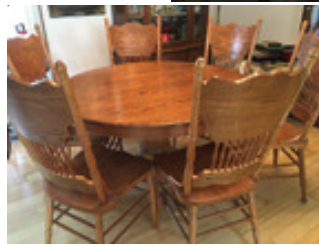

Coffee and End Tables
Formica Kitchenette
Table w/4 Rolling Chairs
Frigidaire Refrigerator, White w/ Cross Top Freezer
G.E. Washer & Dryer
Matching 6 Drawer Chest, Dresser & Standard Bed
Floral Sofa
Small Kitchen Appliances
Colored Pyrex Mixing Bowls
Utensils
Sanyo 42" T.V.
Spool Bed, Queen Size
Chest of Drawers
Costume Jewelry
Jewelry Box
Lane Cedar Chest