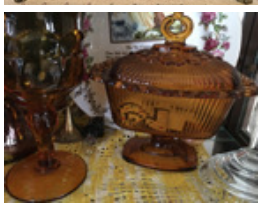

Saturday, May 13th - 10 am

REAL ESTATE - SELLS AT 11 AM

First time this home has ever been on the market! Built in 1997, this one-owner home has 2 bedrooms, attached garage, and basement. The color scheme is neutral, so the new owner can use any color of choice. The kitchen sports tile floor, oak cabinets, and a pantry. The deck on the back of the home gives a view of the spacious fenced-in back yard with an arbor in the garden area. The home sets on nice, level corner lots, just a few blocks from beautiful Centennial Park!

Contact auctioneers for more information and to view!

ANTIQUES AND COLLECTIBLES

Antique Oak Library Table
Antique Sessions Mantle Clock
Antique Lamp Table
Shawnee Pitcher & Cup
Price Brothers England Pitcher #1638
Cups & Saucers Clarence Bone China From England
Lot Large Mugs
Antique Dishes

Coffee and End Tables
Formica Kitchenette
Table w/4 Rolling Chairs
Frigidaire Refrigerator, White w/ Cross Top Freezer
G.E. Washer & Dryer
Matching 6 Drawer Chest, Dresser & Standard Bed
Floral Sofa
Small Kitchen Appliances
Colored Pyrex Mixing Bowls
Utensils
Sanyo 42" T.V.
Spool Bed, Queen Size
Chest of Drawers
Costume Jewelry
Jewelry Box
Lane Cedar Chest