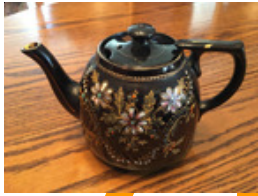

FURNITURE & HOUSEHOLD

Lazy Boy Rocker-Recliner
Blue Glider Rocker w/ Ottoman
2 Queen Anne Style Wing Chairs
Round Oak Table w/Claw Feet & Leaf
6 Oak Pressed Back Chairs
6' Curio Cabinet
China Cabinet