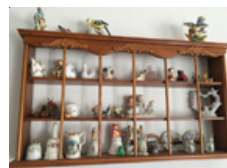

Saturday, May 13th - 10 am

REAL ESTATE - SELLS AT 11 AM

First time this home has ever been on the market! Built in 1997, this one-owner home has 2 bedrooms, attached garage, and basement. The color scheme is neutral, so the new owner can use any color of choice. The kitchen sports tile floor, oak cabinets, and a pantry. The deck on the back of the home gives a view of the spacious fenced-in back yard with an arbor in the garden area. The home sets on nice, level corner lots, just a few blocks from beautiful Centennial Park!

Contact auctioneers for more information and to view!

ANTIQUES AND COLLECTIBLES

Antique Oak Library Table
Antique Sessions Mantle Clock
Antique Lamp Table
Shawnee Pitcher & Cup
Price Brothers England Pitcher #1638
Cups & Saucers Clarence Bone China From England
Lot Large Mugs
Antique Dishes

Coffee and End Tables
Formica Kitchenette
Table w/4 Rolling Chairs
Frigidaire Refrigerator, White w/ Cross Top Freezer
G.E. Washer & Dryer
Matching 6 Drawer Chest, Dresser & Standard Bed
Floral Sofa
Small Kitchen Appliances
Colored Pyrex Mixing Bowls
Utensils
Sanyo 42" T.V.
Spool Bed, Queen Size
Chest of Drawers
Costume Jewelry
Jewelry Box
Lane Cedar Chest