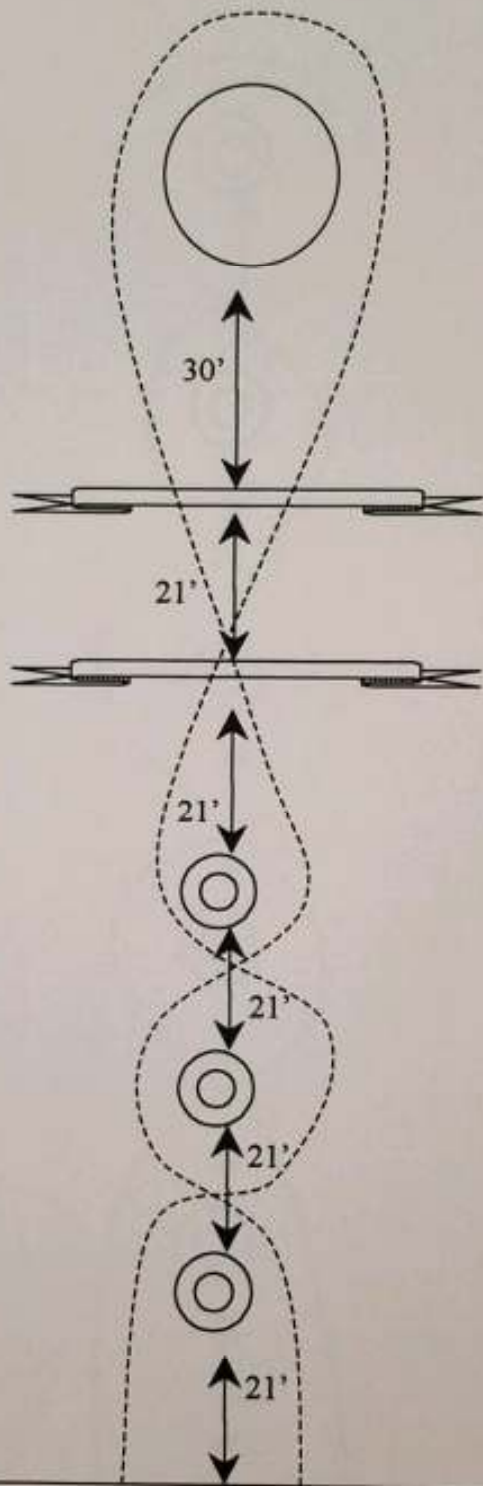

P J Race

Timer Line

May be run left or Right

 = Large Barrel

 = Pole

 = Jump