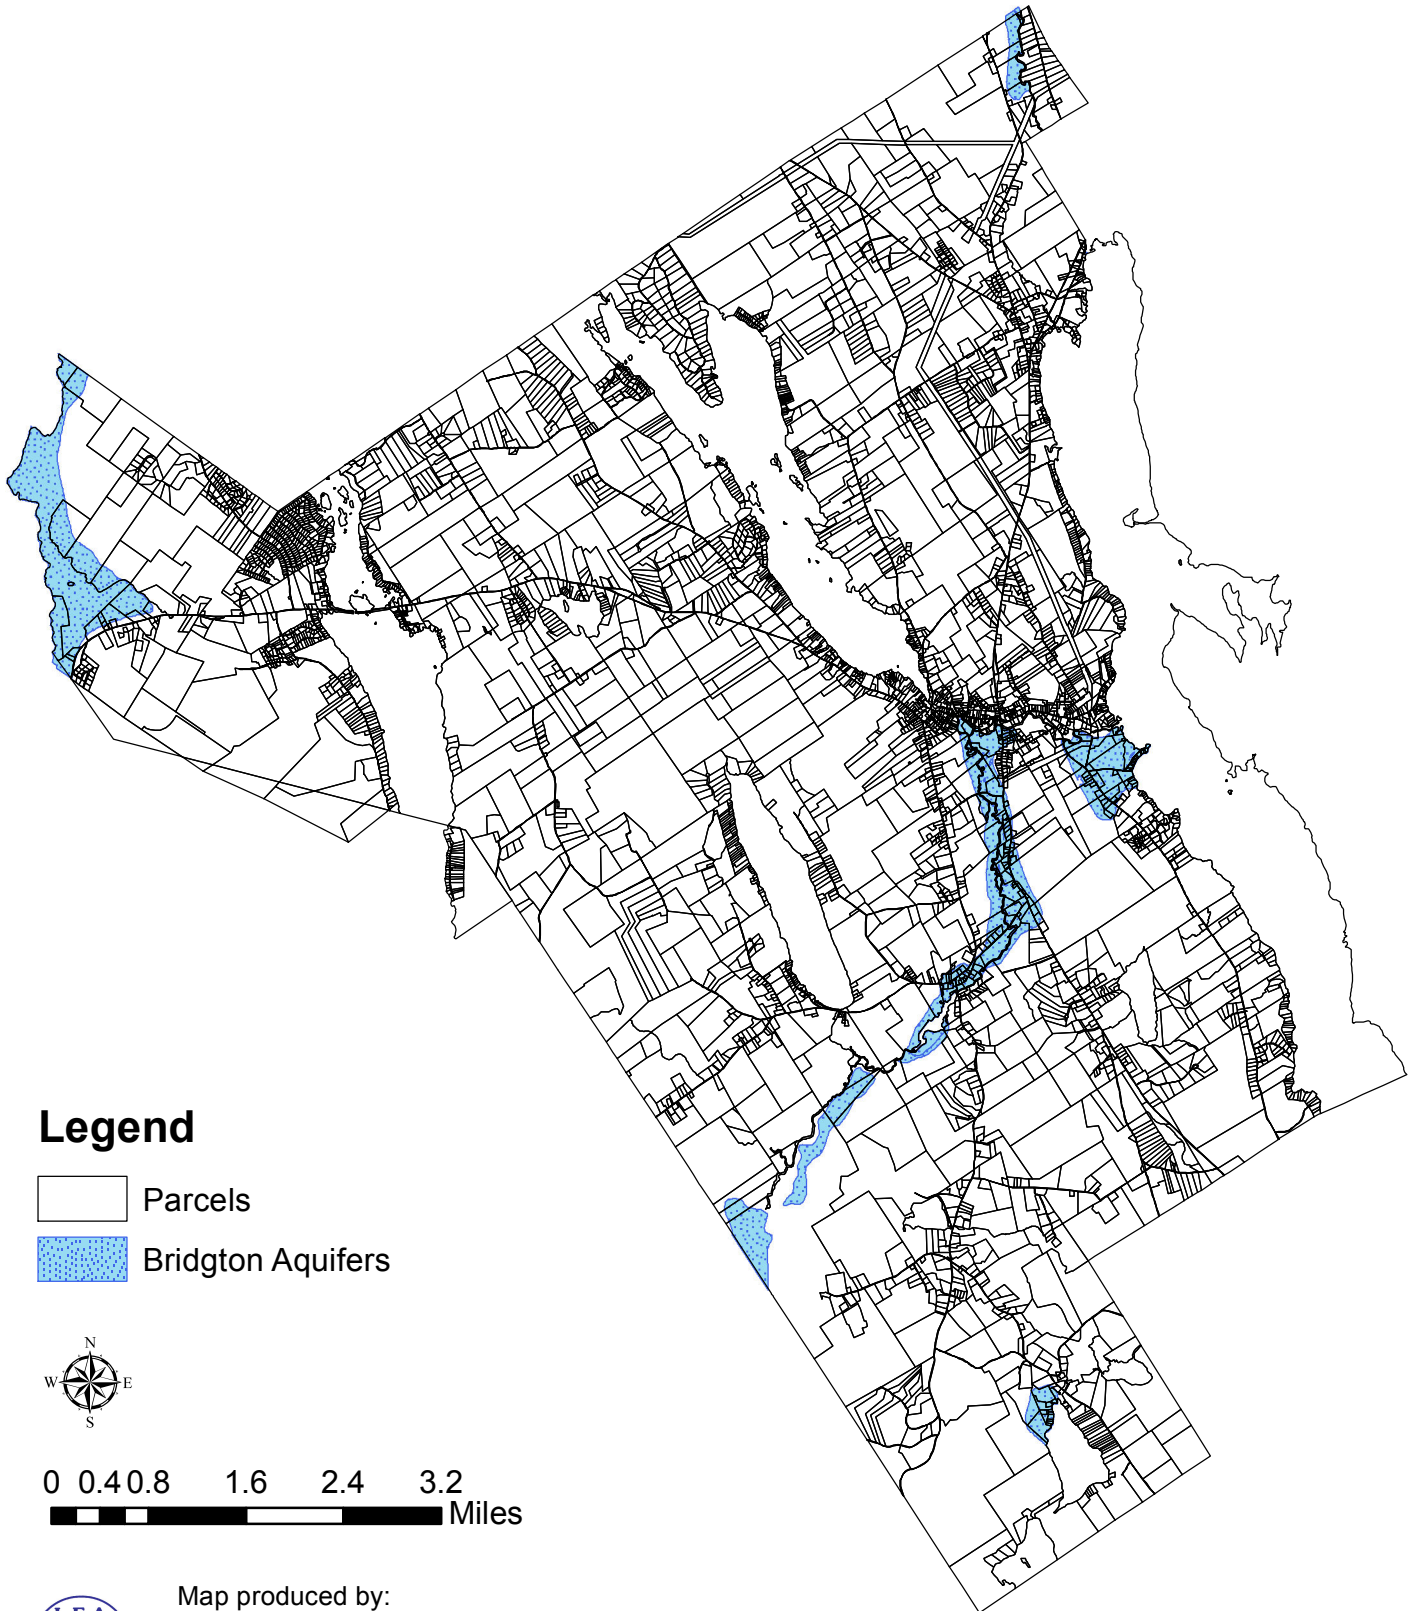

Bridgton Aquifers

Legend

-  Parcels
-  Bridgton Aquifers

0 0.4 0.8 1.6 2.4 3.2
Miles

Map produced by:
Lakes Environmental Association
230 Main Street, Bridgton, ME, 04009
207 647 8580