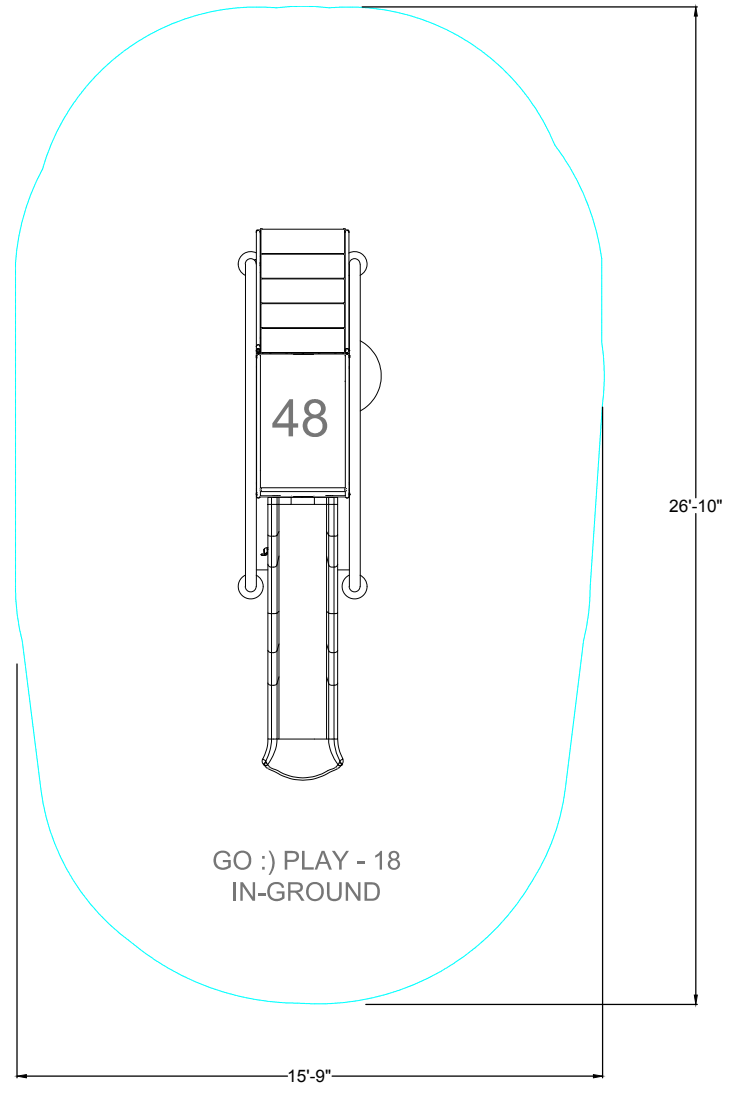

PROJECT GP 18

GO PLAY :) SYSTEM 18 – MARINA

GO PLAY :) SYSTEM 18 – MARINA

PROJECT GP 18

GO PLAY :) SYSTEM 18

DATE 03/26/2015
PROJECT GP 18
REVISION -
DESIGNER Xccent

MIN. "FALL ZONE"
 26'-10" x 15'-9"
MAX. FALL HEIGHT
 48"
AGES 2-5, 5-12