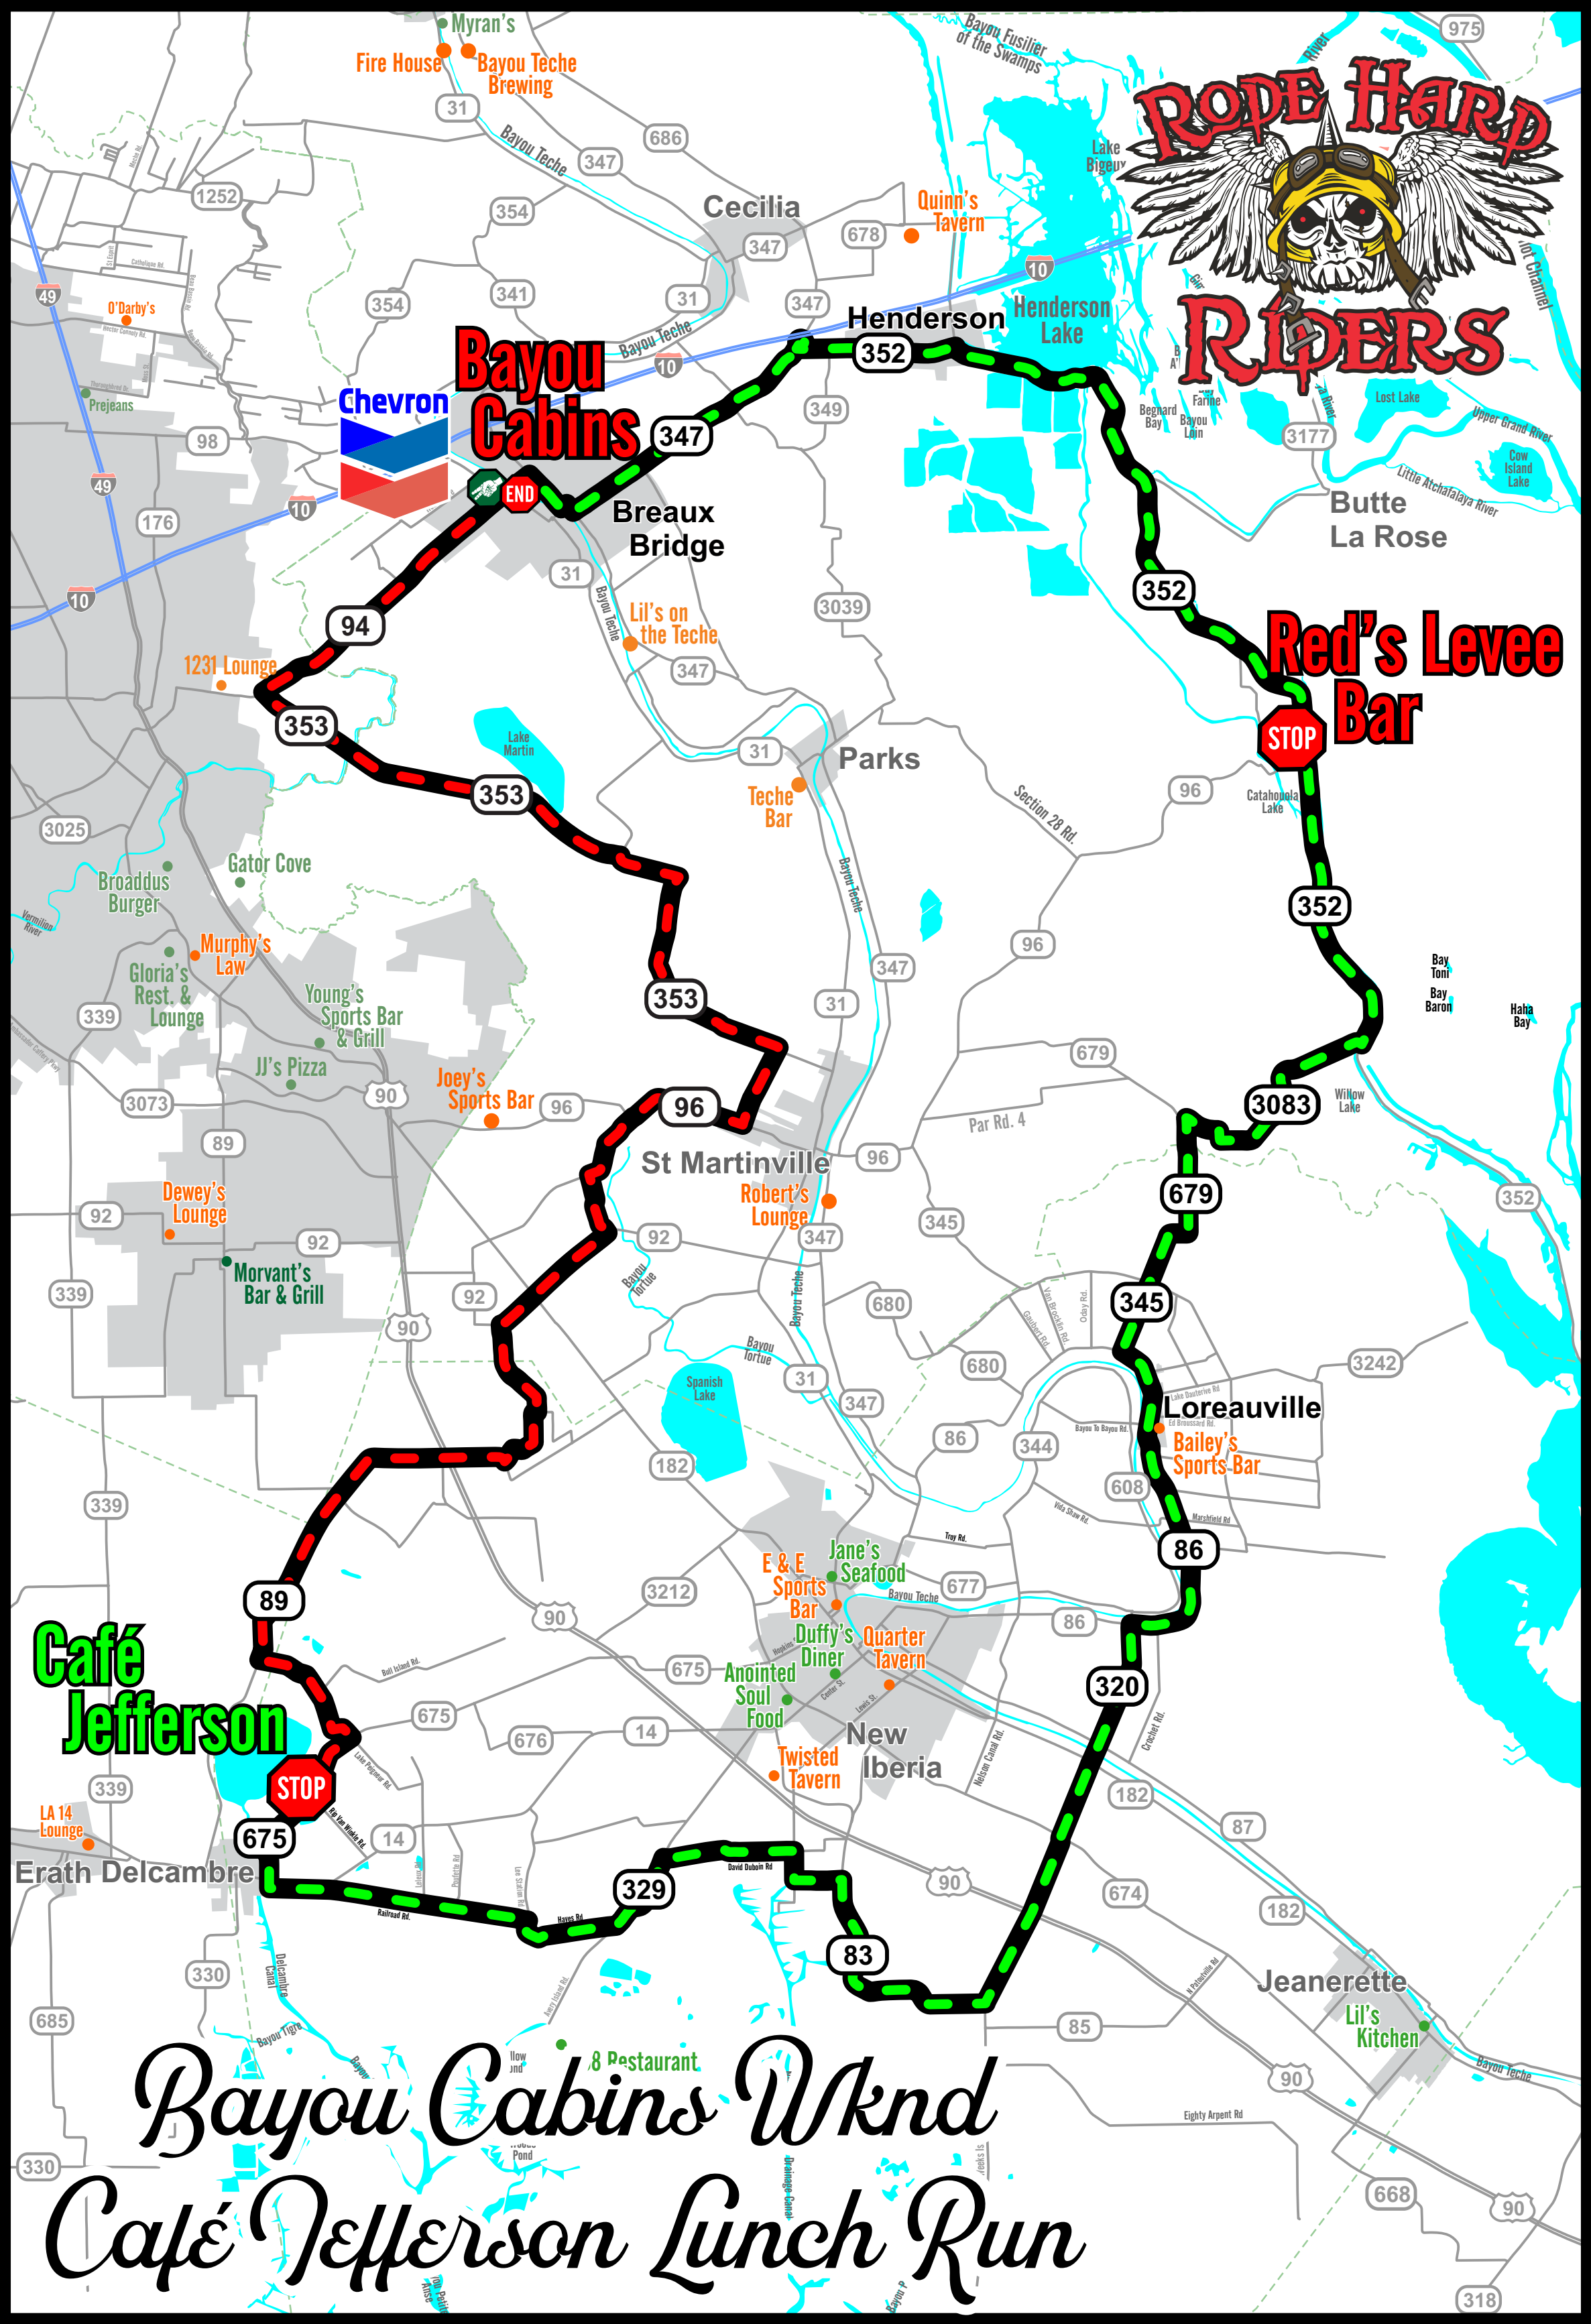

Bayou Cabins

Red's Levee Bar

Café Jefferson

*Bayou Cabins Wknd
Café Jefferson Lunch Run*

**Bayou Cabins Wknd
Cafe Jefferson Run**

Dist	Turn	Road	Clock	Total Dist
	Start	at Chevron, 156 W Mills Ave., Breux Bridge		
	Go Southwest	on LA-94 / W Mills Ave.	10:00 AM	0.00 mi.
in 5.10 miles	Turn left	on to LA-353 / Lake Martin Road	10:07 AM	5.10 mi.
in 7.00 miles	Turn right	on LA-353 / Cypress Island Road	10:16 AM	12.10 mi.
in 5.10 miles	Turn right	on to Par Rd 7	10:23 AM	17.20 mi.
in 1.40 miles	Turn right	on to LA-96 / Terrace Hwy	10:25 AM	18.60 mi.
in 1.90 miles	Keep left	on to Duchamp Road	10:27 AM	20.50 mi.
in 1.30 miles	Turn left	on to Par Rd 121	10:29 AM	21.80 mi.
in 1.00 miles	Turn right	on to LA-92-1 / Smede Hwy	10:31 AM	22.80 mi.
in 2.30 miles	Turn left	on to Par Rd 119 / Boyance Rd.	10:35 AM	25.10 mi.
in 1.70 miles	Turn right	on to Fremin Rd.	10:38 AM	26.80 mi.
in 1.10 miles	Turn right	on to LA-88 / Coteau Rd.	10:40 AM	27.90 mi.
in 2.90 miles	Go straight	on to LA-89 / Coteau Rd.	10:44 AM	30.80 mi.
in 3.20 miles	Turn left	on to LA-682 / Lake Peigneur Rd.	10:48 AM	34.00 mi.
in 2.20 miles	Turn right	on to LA-675 / Jefferson Island Rd.	10:52 AM	36.20 mi.
in 1.20 miles	Turn right	on to Par Rd. 702 / Excalibur Dr.	10:53 AM	37.40 mi.
in 0.50 miles	Turn left	on to Rip Van Winkle Rd.	10:54 AM	37.90 mi.
in 0.20 miles	STOP	at Café Jefferson	10:55 AM	38.10 mi.
	Go back Northeast	on Rip Van Winkle Rd.	12:40 PM	38.10 mi.
in 0.20 miles	Turn right	on to Par Rd. 702 / Excalibur Dr.	12:41 PM	38.30 mi.
in 0.50 miles	Turn right	on to LA-675 / Jefferson Island Rd.	12:42 PM	38.80 mi.
in 1.70 miles	Go straight	on to Robert Sponge Rd.	12:44 PM	40.50 mi.
in 0.10 miles	Turn left	on to Bob Acres Rd.	12:45 PM	40.60 mi.
in 0.90 miles	Turn right	on to Longside Rd.	12:47 PM	41.50 mi.
in 0.05 miles	Turn left	on to Railroad Rd.	12:48 PM	41.55 mi.
in 3.30 miles	Turn right	on to Lee Station Rd.	12:53 PM	44.85 mi.
in 0.20 miles	Go straight	on to Hayes Rd.	12:54 PM	45.05 mi.
in 1.50 miles	Turn left	on to LA-329 / Avery Island Rd.	12:57 PM	46.55 mi.
in 1.40 miles	Turn right	on to David Duboin Rd.	12:59 PM	47.95 mi.
in 2.10 miles	Turn right	on to S. Lewis St.	1:03 PM	50.05 mi.
in 0.50 miles	Turn left	on to Ernest Crochet Rd.	1:04 PM	50.55 mi.
in 0.80 miles	Turn right	on to LA-83 / Weeks Island Rd.	1:05 PM	51.35 mi.
in 4.00 miles	Turn left	on to Darnell Rd.	1:10 PM	55.35 mi.
in 4.30 miles	Go straight	on to LA-320 / Belle Place Olivier Rd.	1:17 PM	59.65 mi.
in 2.50 miles	Go right	on to LA-86 / Loreauville Rd.	1:21 PM	62.15 mi.
in 5.70 miles	Turn right	on to LA-345 / Coteau Holmes Rd.	1:30 PM	67.85 mi.
in 1.20 miles	Go straight	on to LA-679 / Coteau Homes Rd.	1:32 PM	69.05 mi.
in 3.00 miles	Turn right	on to LA-3083 / Bayou Alexandre Hwy	1:36 PM	72.05 mi.
in 0.70 miles	Keep left	on LA-3083 / Bayou Alexandre Hwy	1:37 PM	72.75 mi.
in 3.20 miles	Turn left	on to Bayou Benoit Levee Rd.	1:41 PM	75.95 mi.
in 5.30 miles	Turn left	on to LA-96	1:47 PM	81.25 mi.
in 0.02 miles	STOP	at Red's Levee Bar	1:48 PM	81.27 mi.
	Go North	on LA-96	2:33 PM	81.27 mi.