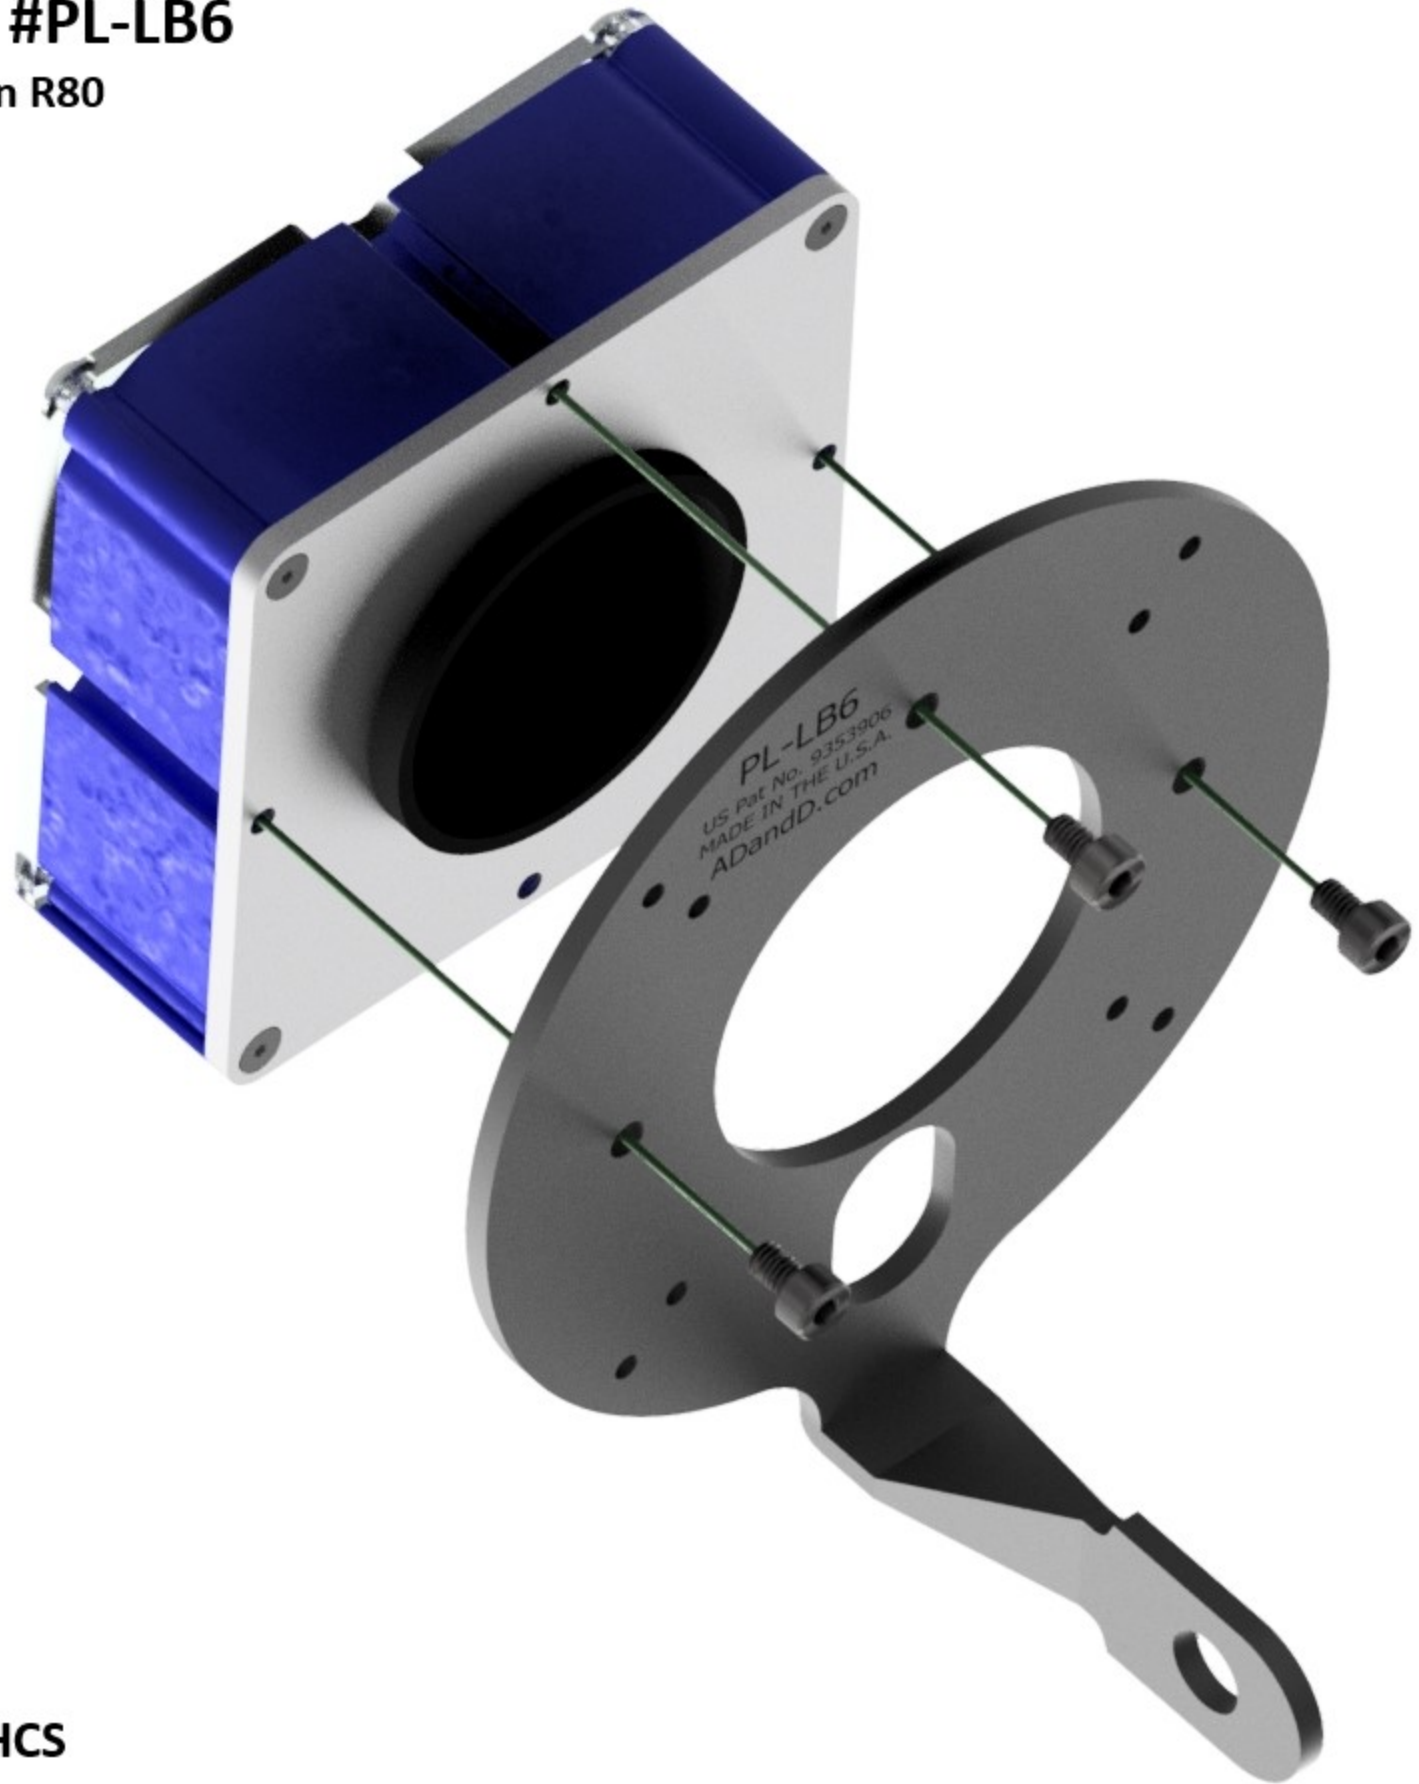

# ADandD Pop-Link #PL-LB6

Mounting for Smart Vision R80

## Included Hardware

(3) M4-.7 X 6mm Lg SHCS