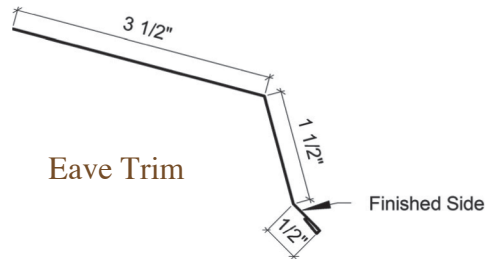

Commercial Rib Trims

CR Z-bar

CR/GR Overhang Trim

CR J-channel

CR Rat Guard

CR Corner/Rake

All trims are 4" over even foot unless otherwise noted (8'4"-20'4").
Special trim prices based on total inches x total bends. A hem is one bend.

*STOCKED TRIM

Miscellaneous Trims

F-channel

Double Track Cover

T-bar

House Corner

All trims are 4" over even foot unless otherwise noted (8'4"-20'4").
Special trim prices based on total inches x total bends. A hem is one bend.