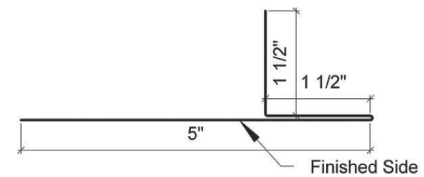

Commercial Rib Trims

CR Z-bar

CR/GR Overhang Trim

CR J-channel

CR Rat Guard

CR Corner/Rake

All trims are 4" over even foot unless otherwise noted (8'4"-20'4").
Special trim prices based on total inches x total bends. A hem is one bend.

*STOCKED TRIM

Miscellaneous Trims

F-channel

Double Track Cover

T-bar

House Corner

All trims are 4" over even foot unless otherwise noted (8'4"-20'4").
Special trim prices based on total inches x total bends. A hem is one bend.