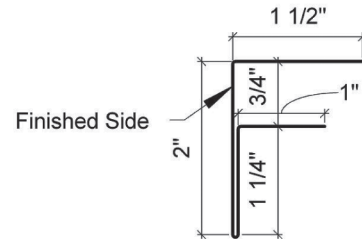

Commercial Rib Trims

CR Z-bar

CR/GR Overhang Trim

CR J-channel

CR Rat Guard

CR Corner/Rake

All trims are 4" over even foot unless otherwise noted (8'4"-20'4").
Special trim prices based on total inches x total bends. A hem is one bend.

*STOCKED TRIM

Miscellaneous Trims

F-channel

Double Track Cover

T-bar

House Corner

All trims are 4" over even foot unless otherwise noted (8'4"-20'4").
Special trim prices based on total inches x total bends. A hem is one bend.