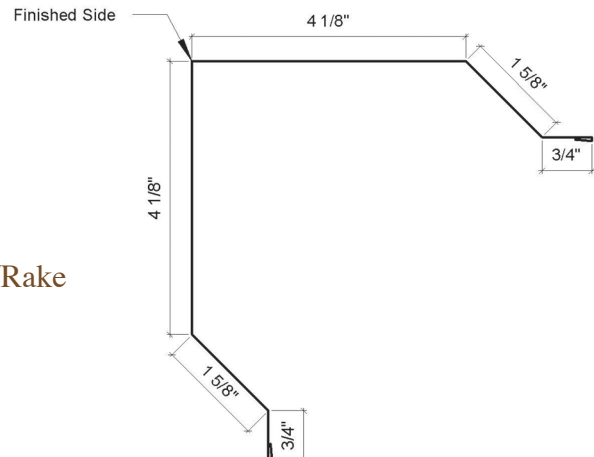

Commercial Rib Trims

CR Z-bar

CR/GR Overhang Trim

CR J-channel

CR Rat Guard

CR Corner/Rake

All trims are 4" over even foot unless otherwise noted (8'4"-20'4").
Special trim prices based on total inches x total bends. A hem is one bend.

*STOCKED TRIM

Miscellaneous Trims

F-channel

Double Track Cover

T-bar

House Corner

All trims are 4" over even foot unless otherwise noted (8'4"-20'4").
Special trim prices based on total inches x total bends. A hem is one bend.