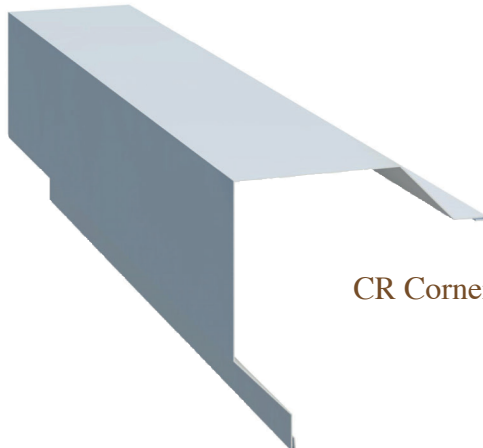

Commercial Rib Trims

CR Z-bar

CR/GR Overhang Trim

CR J-channel

CR Rat Guard

CR Corner/Rake

All trims are 4" over even foot unless otherwise noted (8'4"-20'4").
Special trim prices based on total inches x total bends. A hem is one bend.

*STOCKED TRIM

Miscellaneous Trims

F-channel

Double Track Cover

T-bar

House Corner

All trims are 4" over even foot unless otherwise noted (8'4"-20'4").
Special trim prices based on total inches x total bends. A hem is one bend.