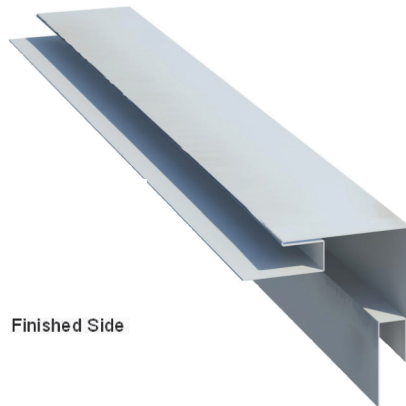

Commercial Rib Trims

CR Z-bar

CR/GR Overhang Trim

CR J-channel

CR Rat Guard

CR Corner/Rake

All trims are 4" over even foot unless otherwise noted (8'4"-20'4").
Special trim prices based on total inches x total bends. A hem is one bend.

*STOCKED TRIM

Miscellaneous Trims

F-channel

Double Track Cover

T-bar

House Corner

All trims are 4" over even foot unless otherwise noted (8'4"-20'4").
Special trim prices based on total inches x total bends. A hem is one bend.