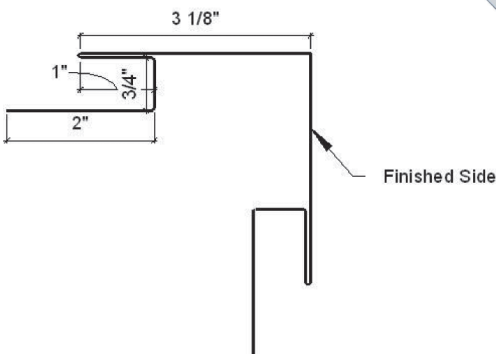

Commercial Rib Trims

CR Z-bar

CR/GR Overhang Trim

CR J-channel

CR Rat Guard

CR Corner/Rake

All trims are 4" over even foot unless otherwise noted (8'4"-20'4").
Special trim prices based on total inches x total bends. A hem is one bend.

*STOCKED TRIM

Miscellaneous Trims

F-channel

Double Track Cover

T-bar

House Corner

All trims are 4" over even foot unless otherwise noted (8'4"-20'4").
Special trim prices based on total inches x total bends. A hem is one bend.