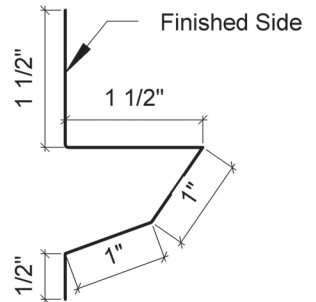

Commercial Rib Trims

CR Z-bar

CR/GR Overhang Trim

CR J-channel

CR Rat Guard

CR Corner/Rake

All trims are 4" over even foot unless otherwise noted (8'4"-20'4").
Special trim prices based on total inches x total bends. A hem is one bend.

*STOCKED TRIM

Miscellaneous Trims

F-channel

Double Track Cover

T-bar

House Corner

All trims are 4" over even foot unless otherwise noted (8'4"-20'4").
Special trim prices based on total inches x total bends. A hem is one bend.