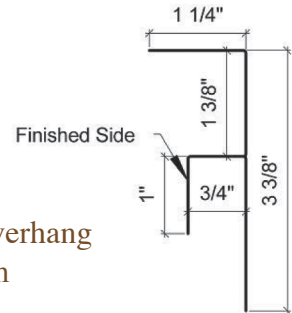

Commercial Rib Trims

CR Z-bar

CR/GR Overhang Trim

CR J-channel

CR Rat Guard

CR Corner/Rake

All trims are 4" over even foot unless otherwise noted (8'4"-20'4").
Special trim prices based on total inches x total bends. A hem is one bend.

*STOCKED TRIM

Miscellaneous Trims

F-channel

Double Track Cover

T-bar

House Corner

All trims are 4" over even foot unless otherwise noted (8'4"-20'4").
Special trim prices based on total inches x total bends. A hem is one bend.