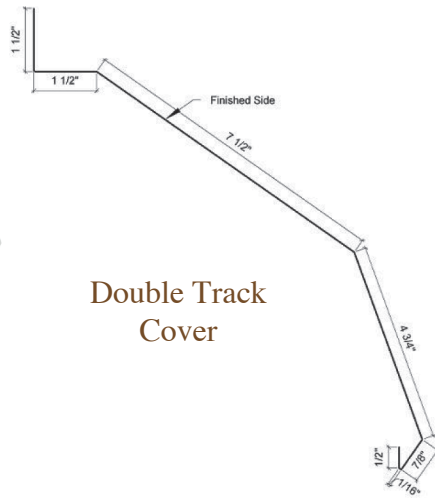

Commercial Rib Trims

CR Z-bar

CR/GR Overhang Trim

CR J-channel

CR Rat Guard

CR Corner/Rake

All trims are 4" over even foot unless otherwise noted (8'4"-20'4").
Special trim prices based on total inches x total bends. A hem is one bend.

*STOCKED TRIM

Miscellaneous Trims

F-channel

Double Track Cover

T-bar

House Corner

All trims are 4" over even foot unless otherwise noted (8'4"-20'4").
Special trim prices based on total inches x total bends. A hem is one bend.