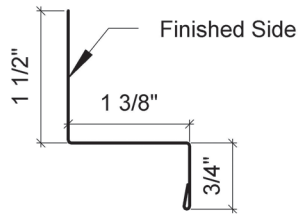

Commercial Rib Trims

CR Z-bar

CR/GR Overhang Trim

CR J-channel

CR Rat Guard

CR Corner/Rake

All trims are 4" over even foot unless otherwise noted (8'4"-20'4").
Special trim prices based on total inches x total bends. A hem is one bend.

*STOCKED TRIM

Miscellaneous Trims

F-channel

Double Track Cover

T-bar

House Corner

All trims are 4" over even foot unless otherwise noted (8'4"-20'4").
Special trim prices based on total inches x total bends. A hem is one bend.