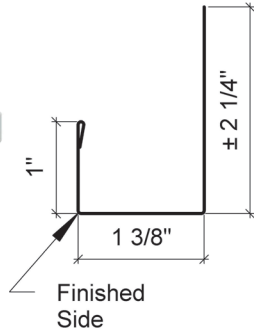

Commercial Rib Trims

CR Z-bar

CR/GR Overhang Trim

CR J-channel

CR Rat Guard

CR Corner/Rake

All trims are 4" over even foot unless otherwise noted (8'4"-20'4").
Special trim prices based on total inches x total bends. A hem is one bend.

*STOCKED TRIM

Miscellaneous Trims

F-channel

Double Track Cover

T-bar

House Corner

All trims are 4" over even foot unless otherwise noted (8'4"-20'4").
Special trim prices based on total inches x total bends. A hem is one bend.