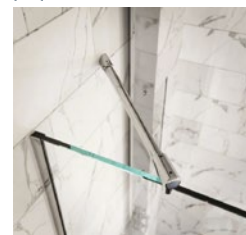

Grid Showers | *Custom Frameless & Slider Enclosures*

Once a design trend, mullioned shower doors have proven themselves to be a modern classic. Adding mullins or grids to a frameless shower or sliding doors provides a touch of flare in custom shower design. Fully custom grid lines are designed for your shower's unique configuration. Virtually limitless in size and layout, creating your sanctuary space means looking at your bathroom through a new lens. Mullioned frameless showers & sliders fit beautifully into new construction projects, but are equally at home in bathroom renovations.

Product Details

- Custom width sizes; virtually no limitations
- Custom height based on curb height & shower head location
- Glass thickness: 3/8"
- Grids are cut & surface applied at glass installation
- Compatible with glass surface protectant (Shower Guard)
- Virtually limitless designs & configurations
- Wide selection of hardware styles and finishes
 - Shown on next page

Configurations - Frameless & Sliders (can vary depending on shower layout)

Door Door & Panel Door & Notched Panel Door & Knee Wall Door, Notched Panel & Return Panel Door, Inline Panel & Return Panel

Glass Options

Flair

Traditional

Hardware | *Robe Hooks*

Over Glass

Thru-Glass

Support Bars | Hardware

90° to Wall

45° to Wall