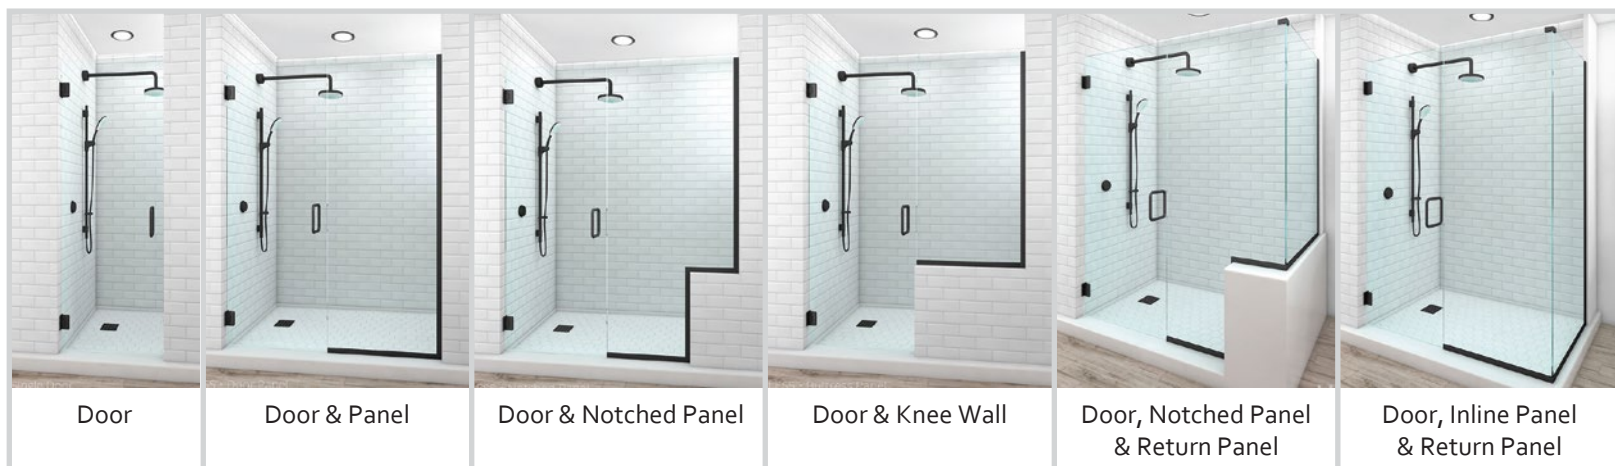

Grid Showers | *Custom Frameless & Slider Enclosures*

Once a design trend, mullioned shower doors have proven themselves to be a modern classic. Adding mullins or grids to a frameless shower or sliding doors provides a touch of flare in custom shower design. Fully custom grid lines are designed for your shower's unique configuration. Virtually limitless in size and layout, creating your sanctuary space means looking at your bathroom through a new lens. Mullioned frameless showers & sliders fit beautifully into new construction projects, but are equally at home in bathroom renovations.

Product Details

- Custom width sizes; virtually no limitations
- Custom height based on curb height & shower head location
- Glass thickness: 3/8"
- Grids are cut & surface applied at glass installation
- Compatible with glass surface protectant (Shower Guard)
- Virtually limitless designs & configurations
- Wide selection of hardware styles and finishes
 - Shown on next page

Configurations - Frameless & Sliders (can vary depending on shower layout)

Door Door & Panel Door & Notched Panel Door & Knee Wall Door, Notched Panel & Return Panel Door, Inline Panel & Return Panel

Glass Options