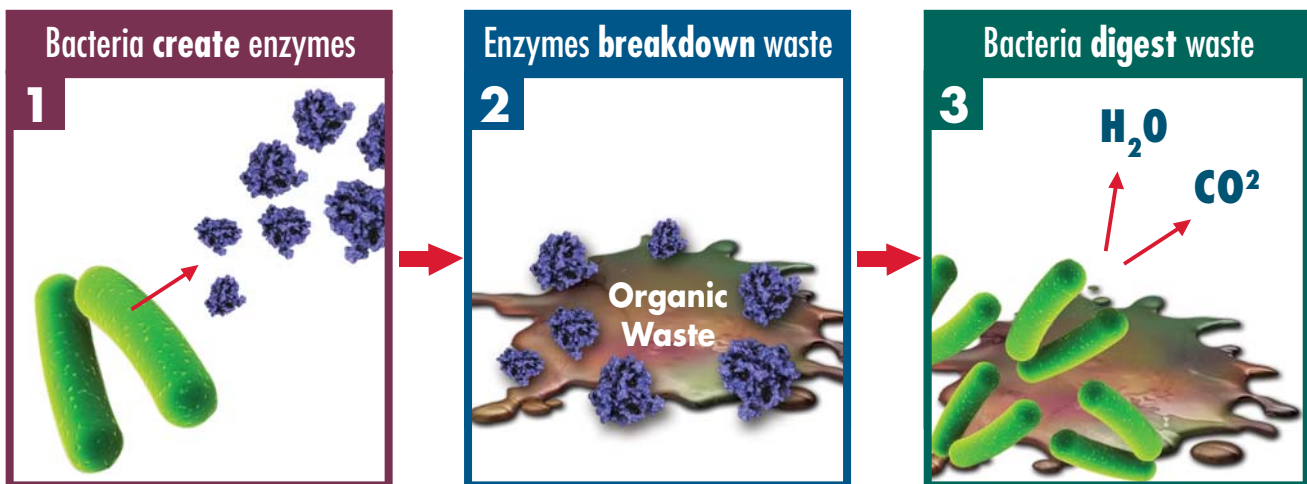

BIOACTIVE SOLUTIONS™

EFFECTIVE • SAFE • GREEN

BETCO®

Cleaning Innovations That Matter.

What is BioActive Solutions™?

Bacteria that continue to work for you!

BioActive Solutions are safe and efficient cleaning chemicals formulated with live bacteria that naturally create enzymes, to digest FOGs (fats, oils, & greases) providing a long lasting result!

HOW DOES BIOACTIVE SOLUTIONS WORK?

EFFECTIVE

- Breaks down organic waste and helps prevent the build-up of scale in drains
- Bacteria continue to work long after their application which reduce labor costs

BIOACTIVE MARKETS

EDUCATION

- Reduces malodors in restrooms
- Great use for FOGs present in cafeterias

FOOD SERVICE

- Grease cutting surfactants and solvents for immediate cleaning, while proprietary non-pathogenic bacteria break down kitchen grease, fats and oils providing continuous extended cleaning
- Saves money by extending grease trap and septic cleanouts
- Reduce the amount of slip and fall accidents