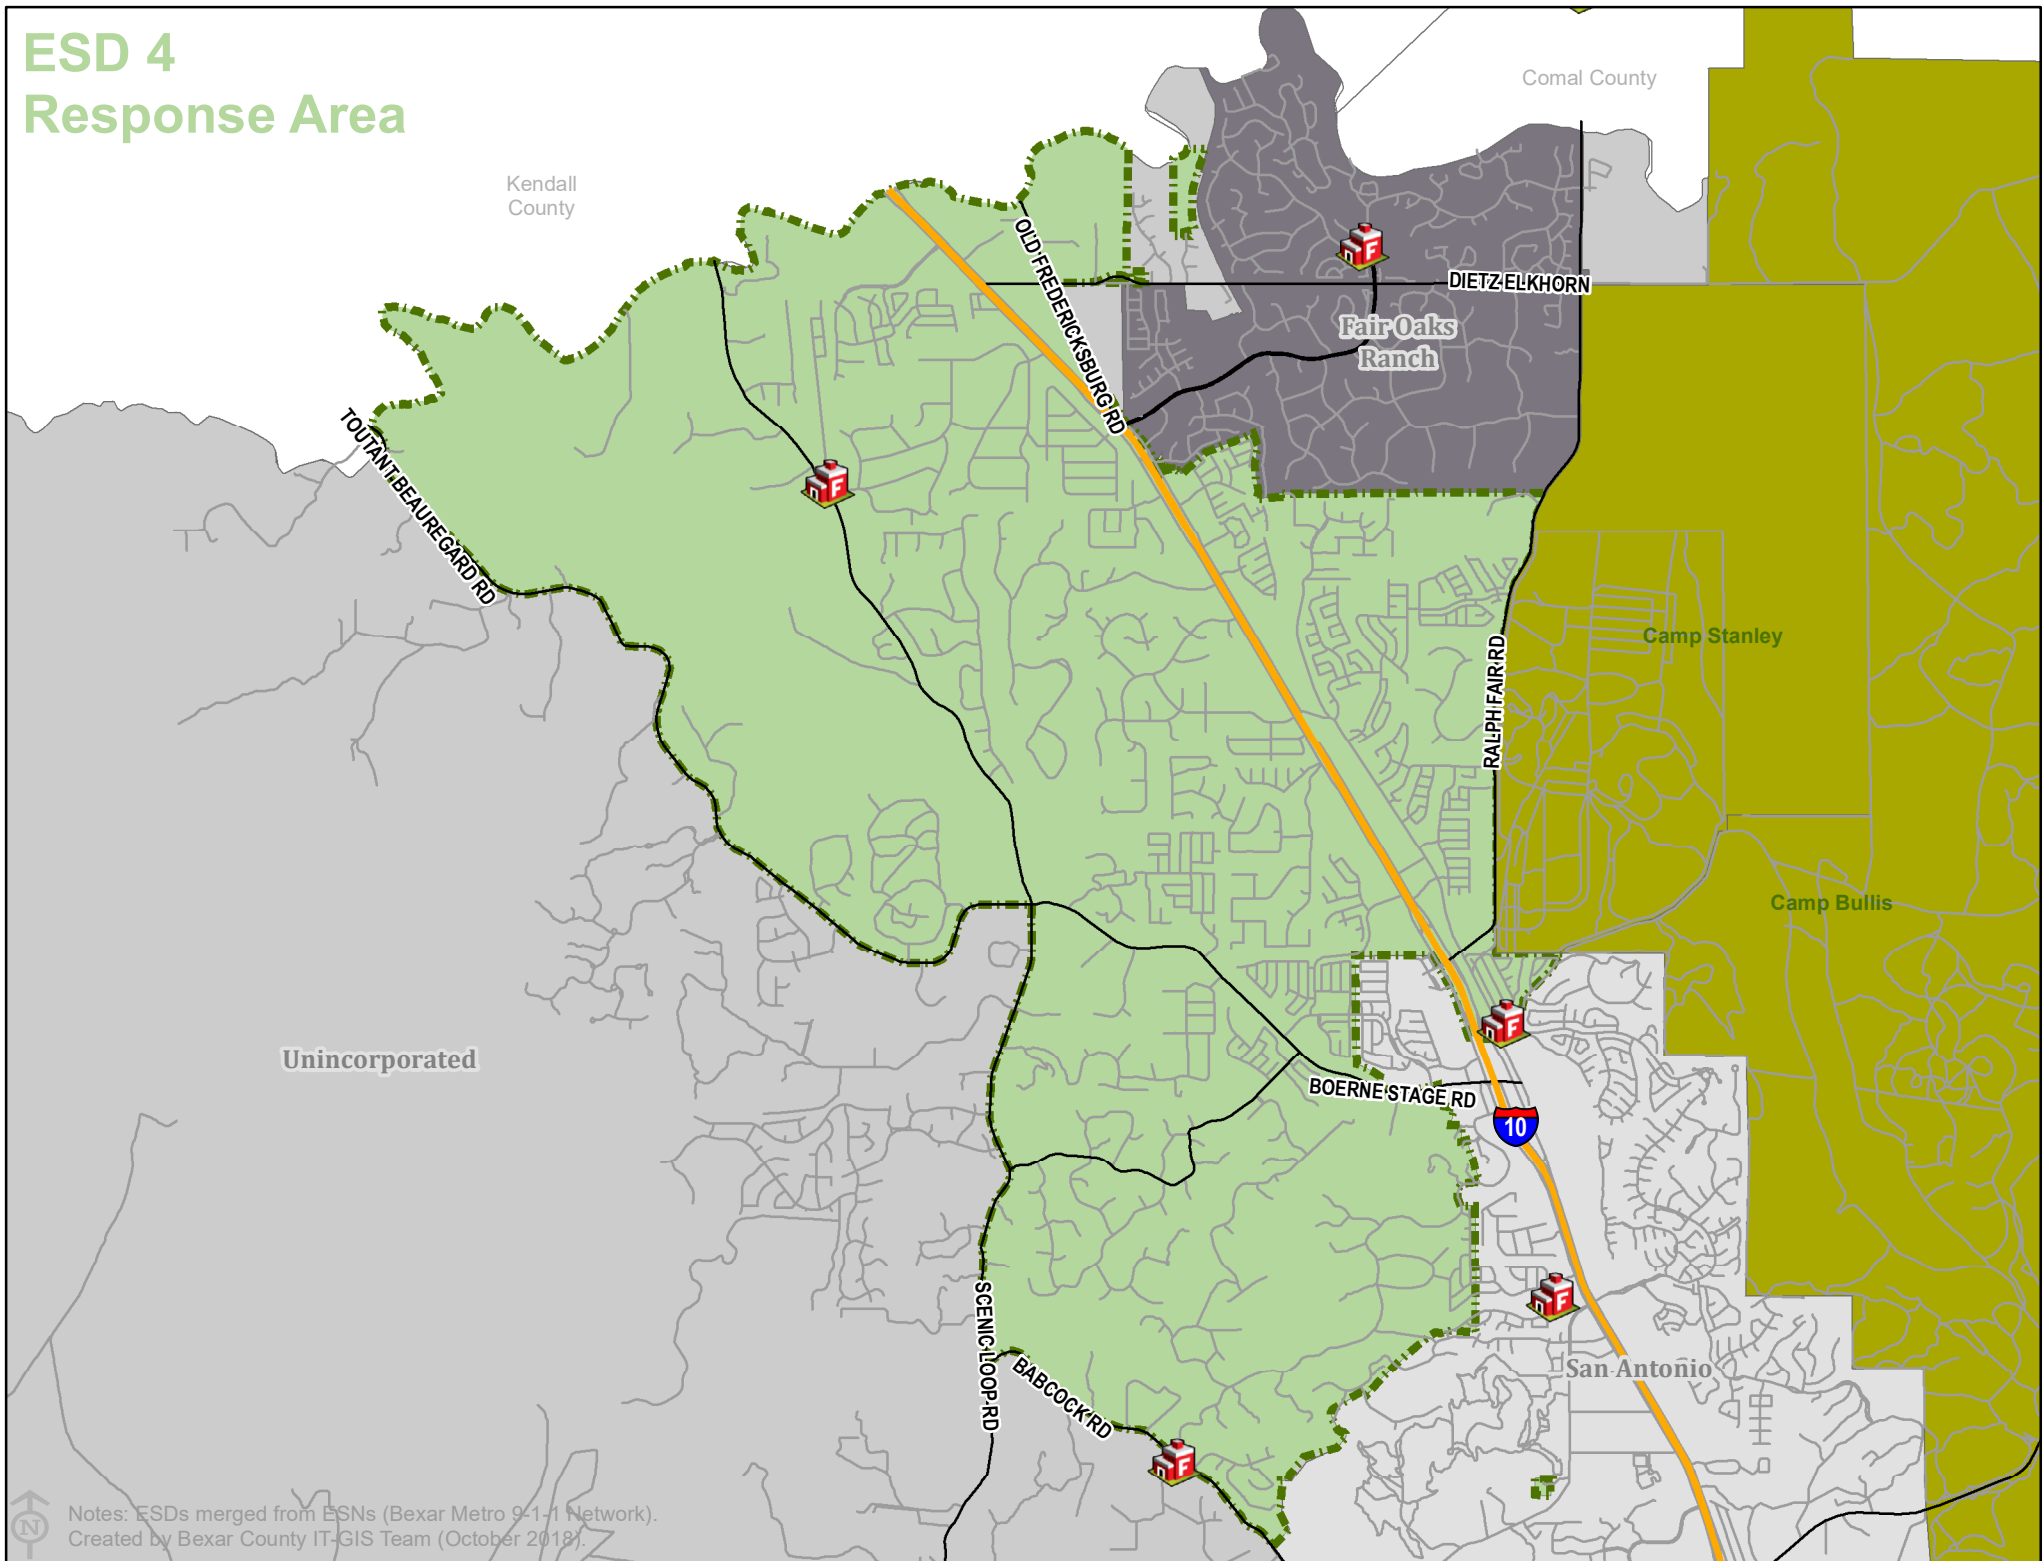

ESD 4 Response Area

Notes: ESDs merged from ESNs (Bexar Metro 9-1-1 Network).
Created by Bexar County IT-GIS Team (October 2018).