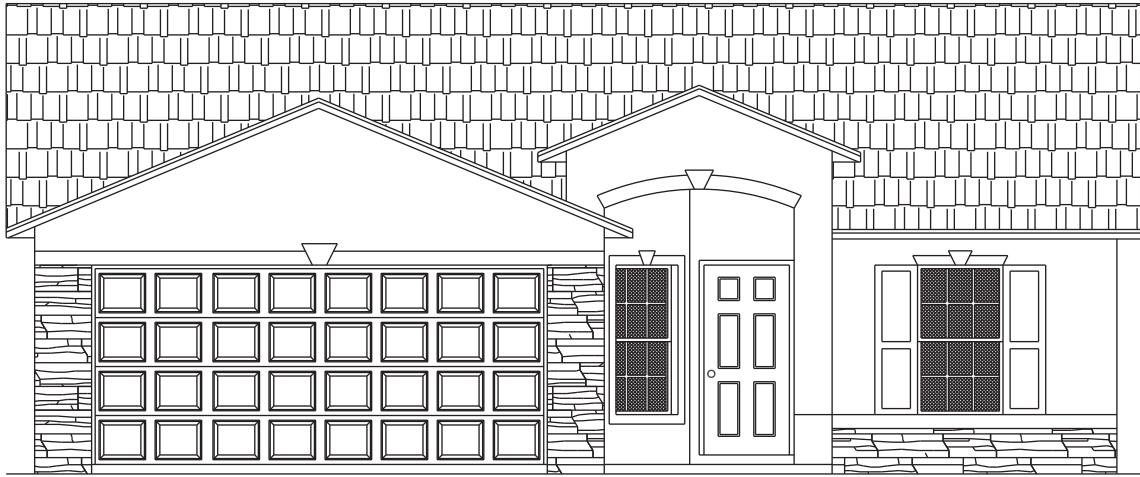

# Alderwood

Model 1377

# SUMMERGLEN

**THE ARBORS COTTAGE SERIES**

Model 1377

Living Area	1377
Garage	413
Covered Lanai	101
Entry	50
<b>TOTAL</b>	<b>1941</b>

Prices, materials and specifications may vary by community and location and are subject to change without notice due to continued product improvements. All dimensions are approximate. © Copyright 2009 by Florida Leisure Communities. Any duplication, reproduction or use is prohibited.