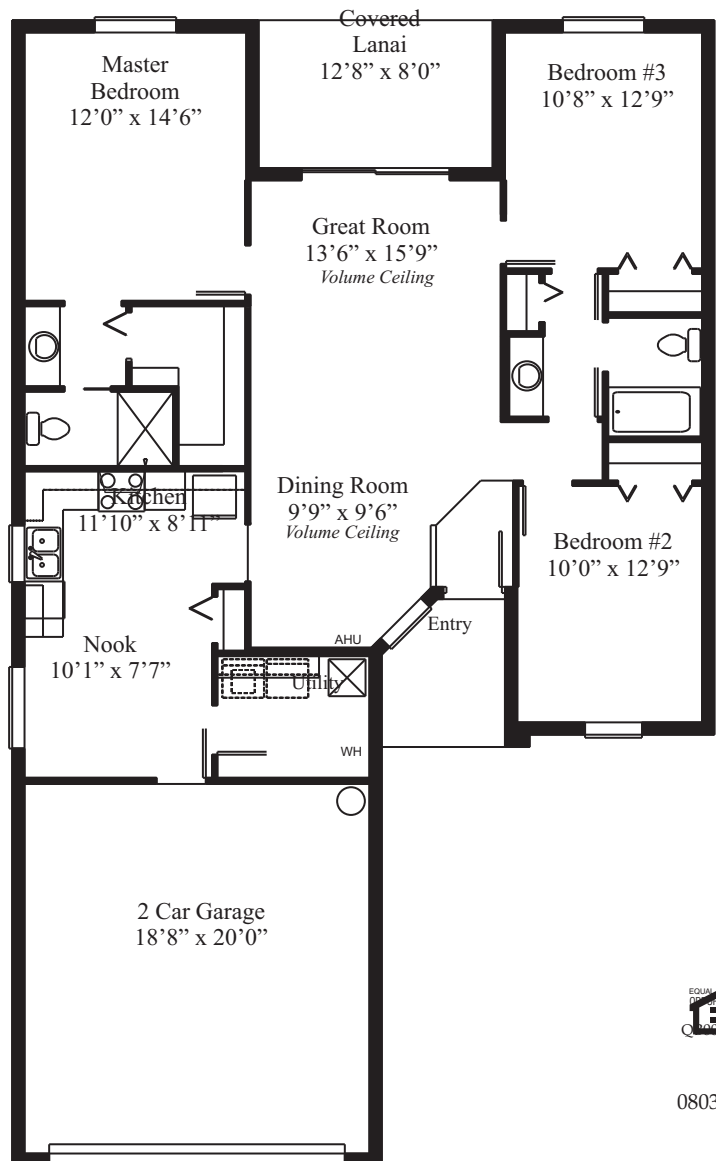

# SUMMERGLEN

**THE ARBORS COTTAGE SERIES**

Model 1377

Living Area	1377
Garage	413
Covered Lanai	101
Entry	50
<b>TOTAL</b>	<b>1941</b>

Prices, materials and specifications may vary by community and location and are subject to change without notice due to continued product improvements. All dimensions are approximate. © Copyright 2009 by Florida Leisure Communities. Any duplication, reproduction or use is prohibited.