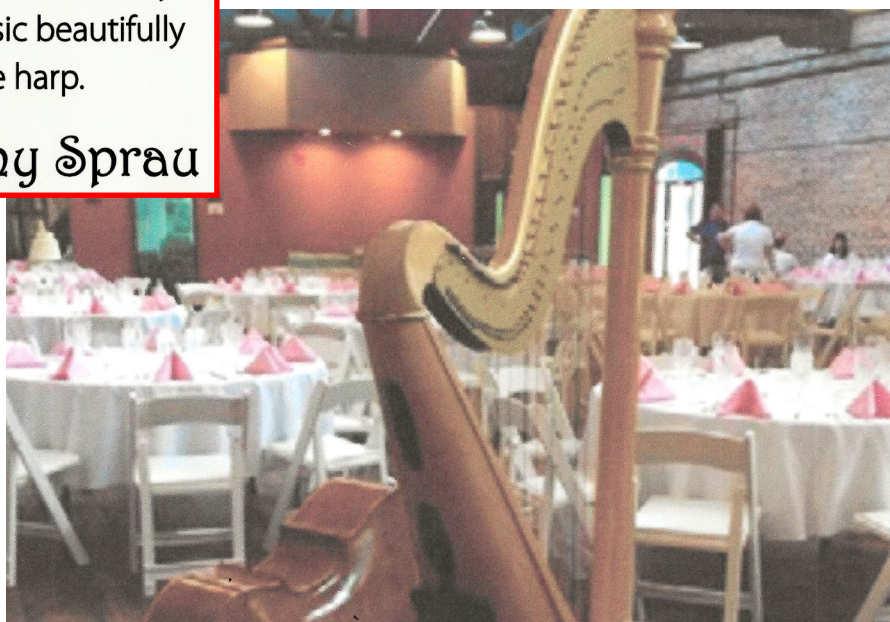

Receptions • Weddings • Ceremonies • Bridal Luncheons