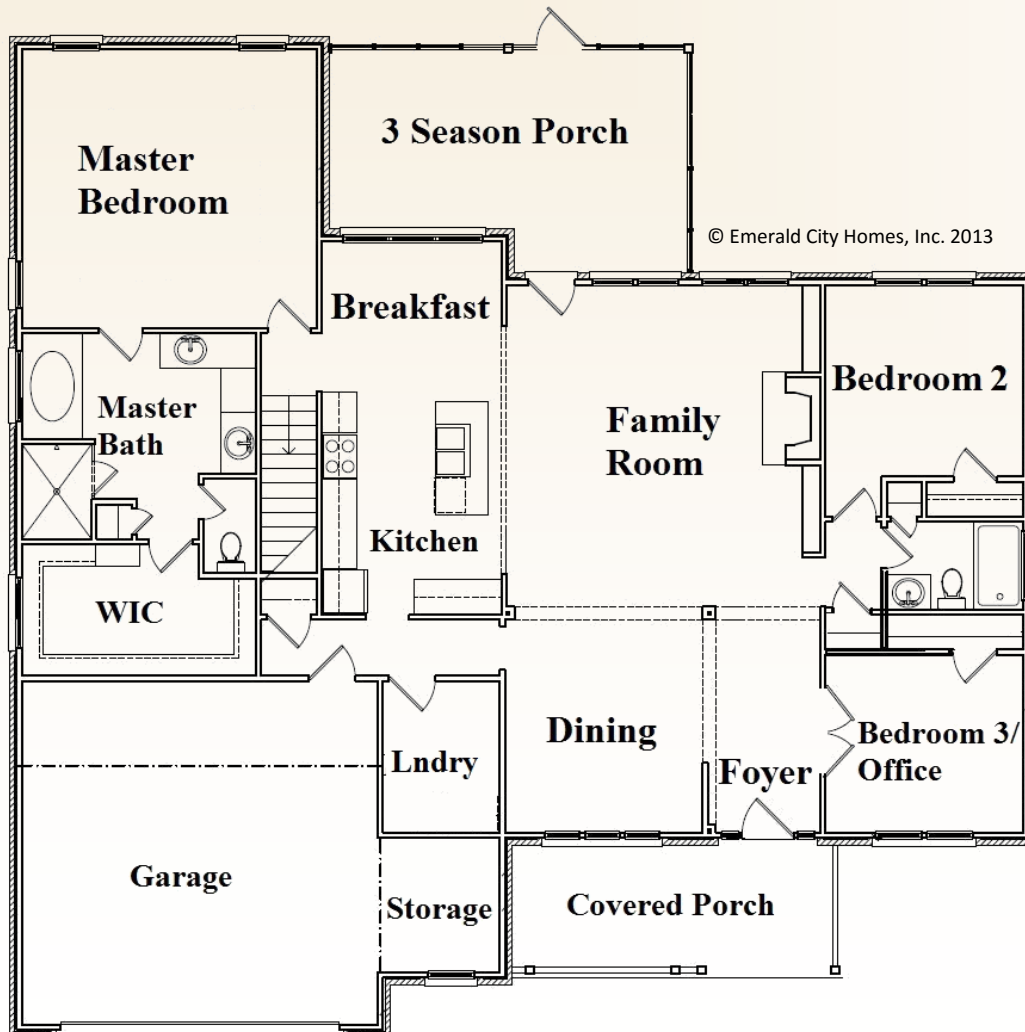

# The Azalea

**2560 Square Feet**  
**3 Bedrooms, 3 Baths, Home Office, Private Guest Suite, Walk-in Storage, 2 Car Garage w/additional storage**

These are general sketches; please refer to construction documents for exact measurements.