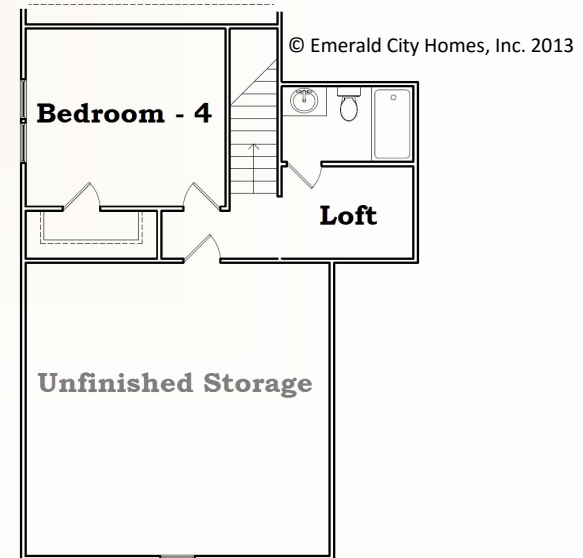

# The Azalea

**2560 Square Feet**  
**3 Bedrooms, 3 Baths, Home Office, Private Guest Suite, Walk-in Storage, 2 Car Garage w/additional storage**

These are general sketches; please refer to construction documents for exact measurements.