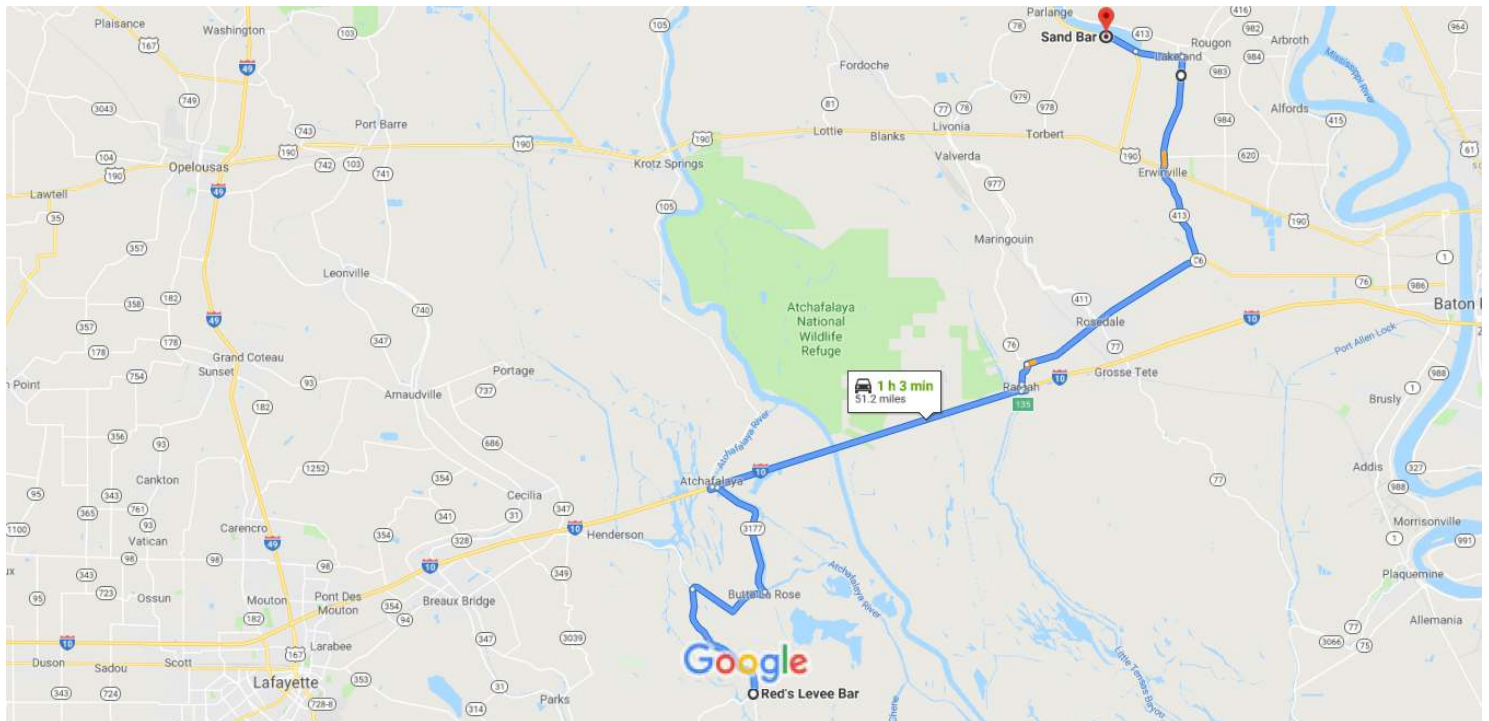

Red's Levee Bar to Sand Bar, False River Drive,
Oscar, LA

Drive 51.2 miles, 1 h 3 min

Map data ©2019 2 mi

Red's Levee Bar

4695 Catahoula Hwy, St Martinville, LA 70582

Get on I-10 E from Catahoula Levee Rd, Herman Dupuis Rd and LA-3177 N

- 21 min (15.3 mi)

↑ 1. Head northeast on LA-96 E toward Catahoula Levee Rd
- 217 ft

↶ 2. Turn left onto Catahoula Levee Rd
- 5.6 mi

↷ 3. Turn right onto Herman Dupuis Rd/Par Rd 196
i Continue to follow Herman Dupuis Rd
- 3.7 mi

↶ 4. Turn left onto LA-3177 N
- 5.4 mi

⤴ 5. Turn left to merge onto I-10 E toward Baton Rouge
- 0.5 mi

Follow I-10 E and LA-76 E/Rosedale Rd to LA-413 N in 8

- 25 min (23.5 mi)

⤴ 6. Merge onto I-10 E
- 13.5 mi

7. Take exit 135 for LA-3000 toward Ramah/Maringouin
0.4 mi
8. Turn right onto Ramah Rd (signs for LA-3000/Maringouin)
0.3 mi
9. Continue onto LA-3000
0.9 mi
10. Turn right onto LA-76 E/Rosedale Rd
8.3 mi