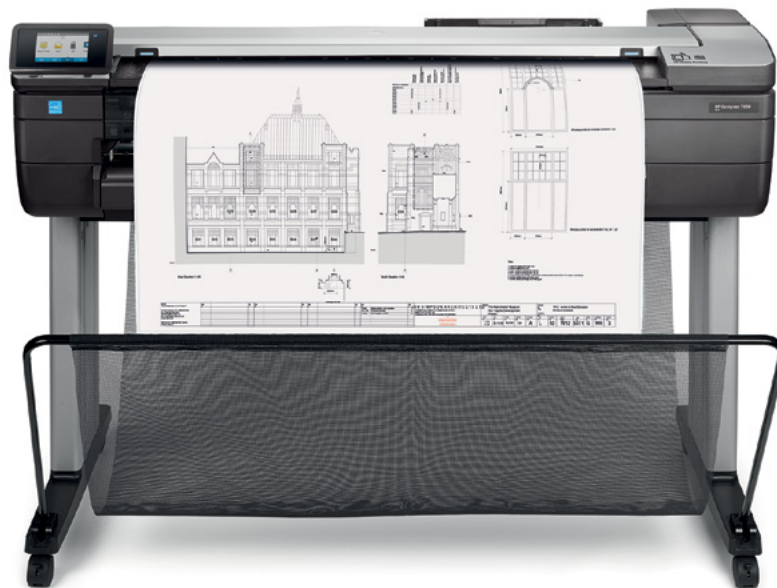

# HP DesignJet T830 Multifunction Printer

**Multifunction reinvented—built-in scanner at an unbeatable price<sup>1</sup>**

Print, scan, copy, and share—robust, compact 36-inch Wi-Fi MFP for office and construction

## **ROBUST—Damage-resistant for offices and job sites**

- Half the size,<sup>2</sup> built to last—this robust MFP handles activity at challenging sites, even construction
- Produces prints 3 times faster than previous HP models—see A1/D-size prints delivered in 25 seconds
- Choose from 40- to 300-ml HP ink cartridges to fit your print volume, large supplies can reduce interventions
- Transport and onsite dust, damage protection with optional HP DesignJet Rugged Case

## **CONVENIENT—Easy operation helps users save time**

- Complete tasks intuitively—almost 3 times faster vs other devices<sup>3</sup>—one touchscreen works like a smartphone
- Cut waste by 50%—print at half scale with automatic sheet feeder/tray; cut extra work, waste of wide rolls<sup>4</sup>
- No LAN needed—move this MFP any time, any place your Wi-Fi signal can reach with wireless connectivity<sup>5</sup>

**For more information, please visit**  
[hp.com/go/designjetT830](http://hp.com/go/designjetT830)

<sup>1</sup> Based on 36-inch Wi-Fi integrated MFPs available in the market as of September, 2015.

<sup>2</sup> The HP DesignJet T830 Multifunction Printer is the most compact 36-inch device performing large-format print/scan/copy functions and is at least half the size (without the legs) based on H x W x L specifications published as of September, 2015.