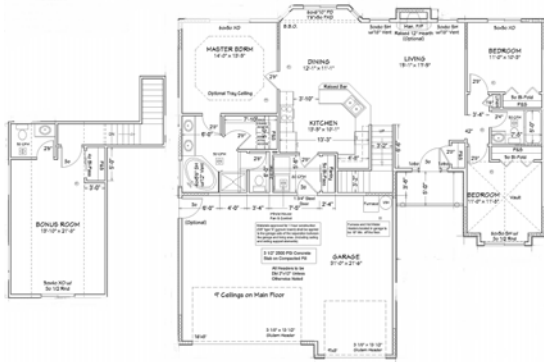

## Kylie Model

1,472 Main Level Sq. Ft.  
374 Bonus Room Sq. Ft.  
1,846 Finished Sq. Ft.  
Garage (678 Sq. Ft.)

All prices and information are subject to change without prior notice.

This home is being built by your award-winning builder  
**Troy Davis Homes, Inc. (907) 357-9394**