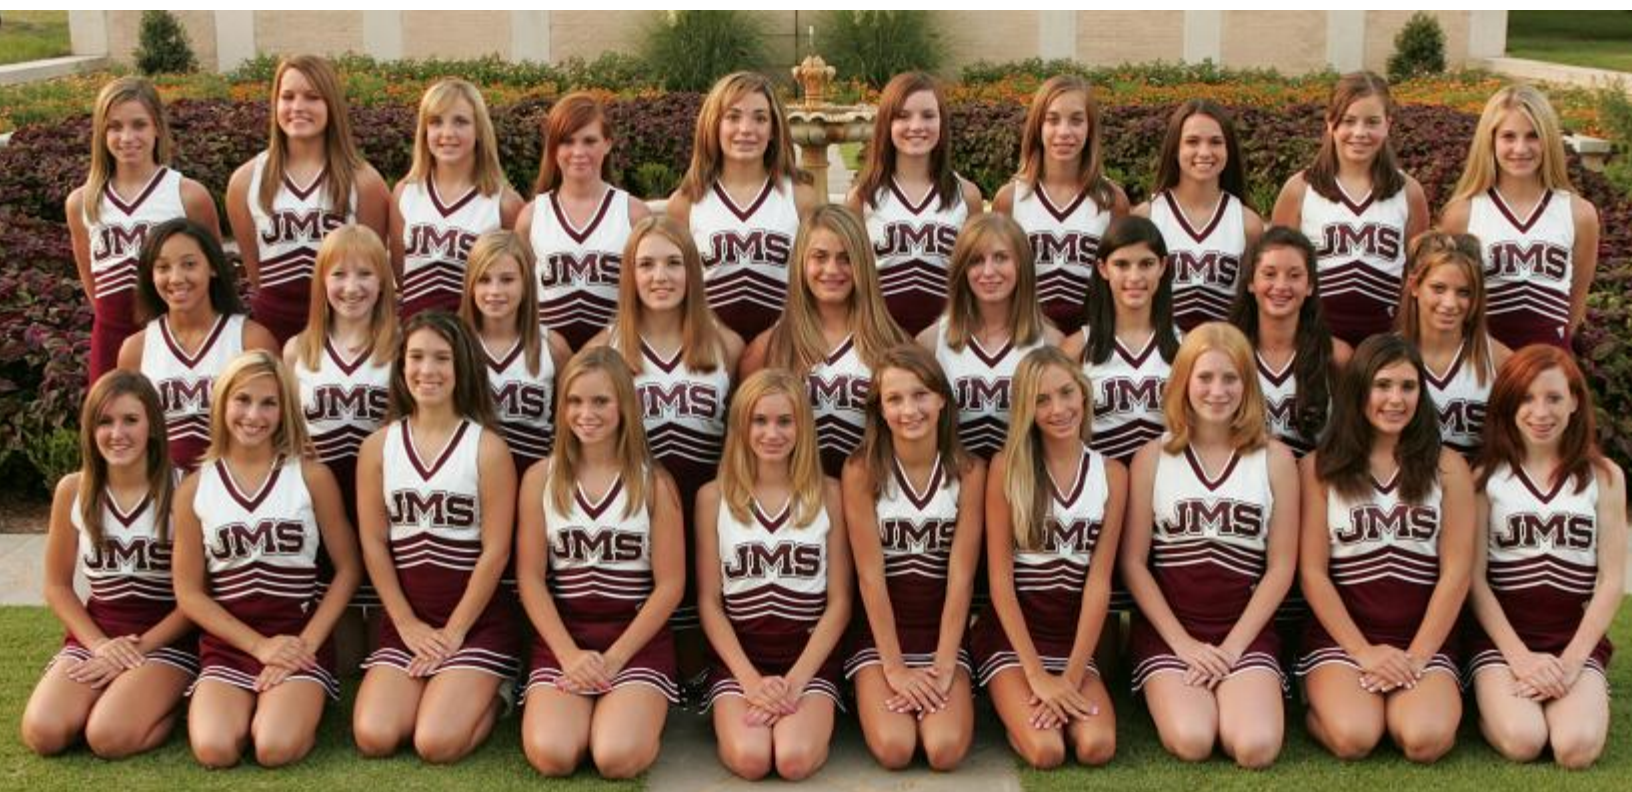

2006 8th Grade Cheer