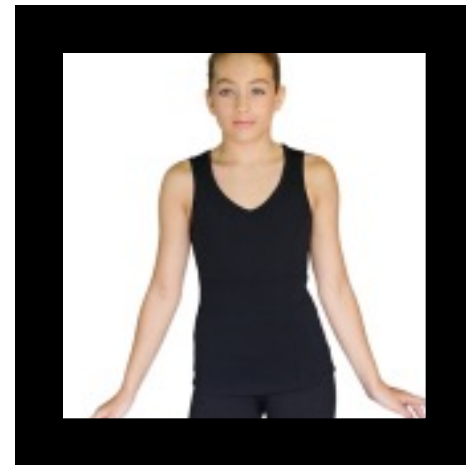

Black practice tank