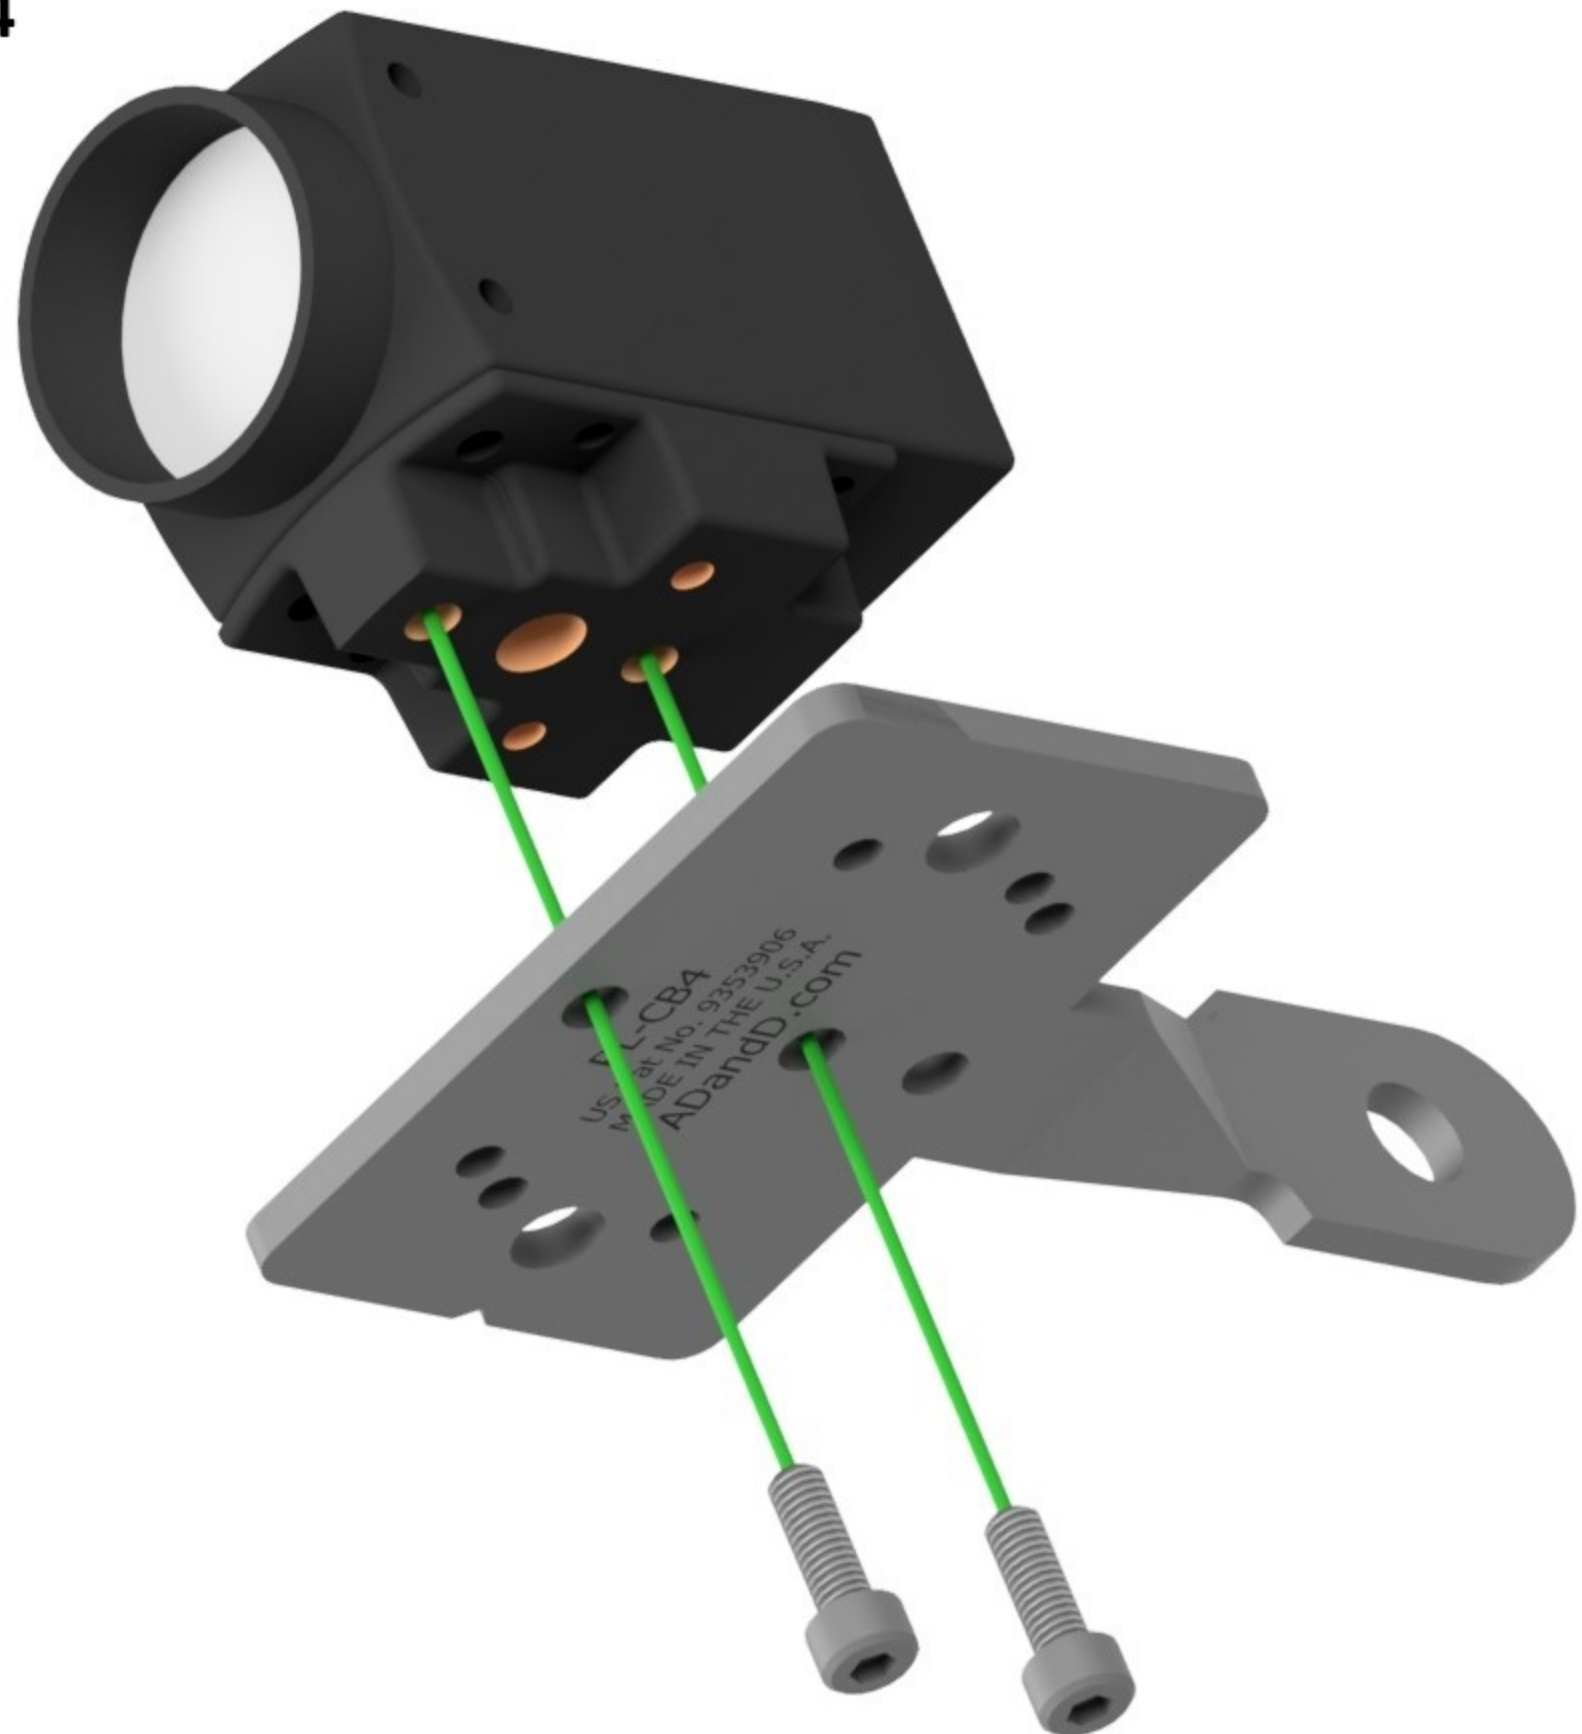

ADandD Pop-Link #PL-CB4

Mounting Shown for...
Keyence CV-200C/M
Keyence CV-H200C/M
Keyence CV-500C/M
Keyence CV-H500C/M
Keyence XG-200C/M
Keyence XG-H200C/M
Keyence XG-500C/M
Keyence XG-H500C/M

Included Hardware
(2) M4-.7 X 8mm Lg SHCS