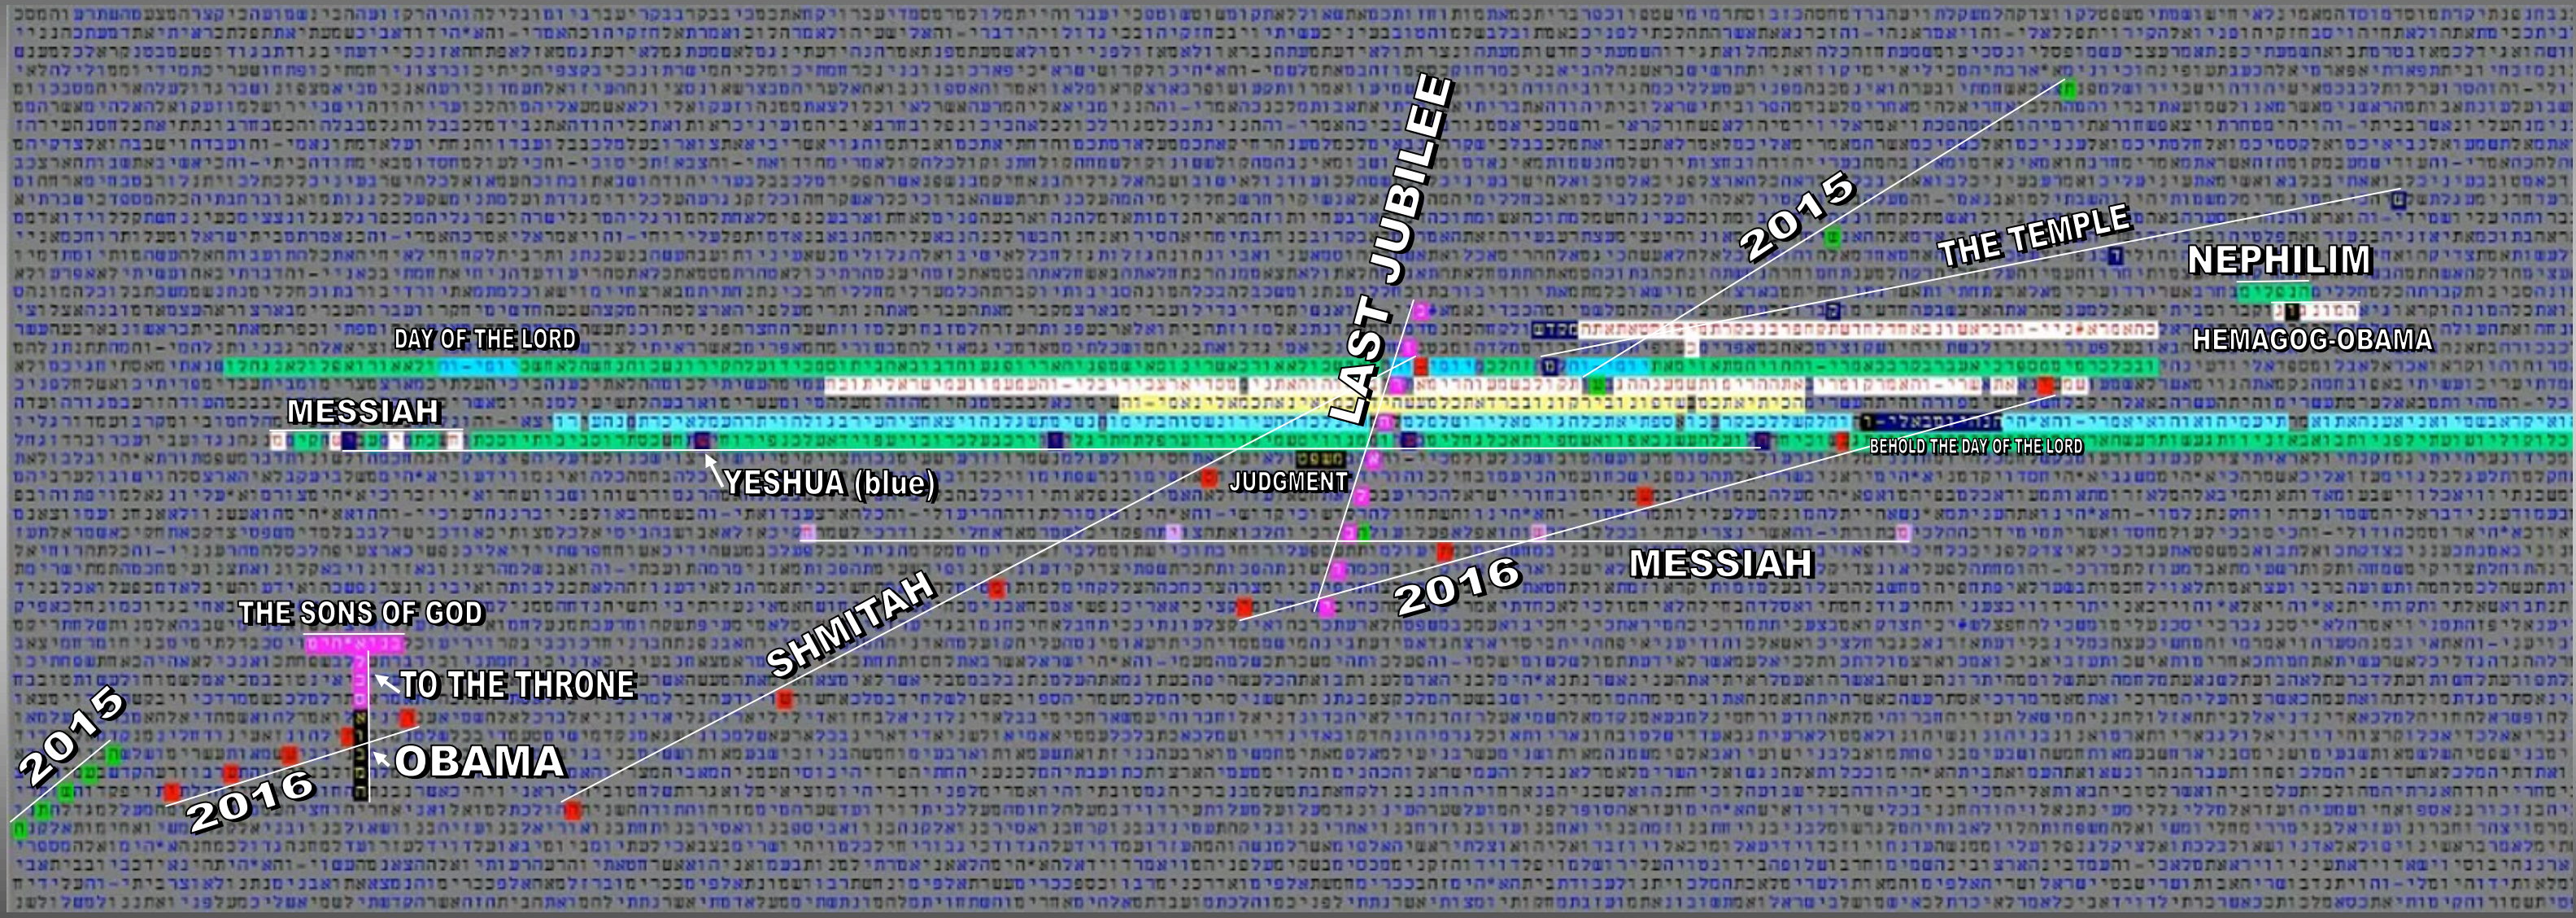

THE LAST JUBILEE

Bible Code Matrix of End Time Prophecy

© MATTHEW WRIGHT MINISTRIES
Graphic layout by Luis B. Vega

RESOURCES
youtube.com/user/TheMatt71269
biblecodenow1@gmail.com
biblecodenow.com
facebook.com/groups/codesearcher

SCRIPTURE SOURCE(S)
 Old & New Testament
 TorahSoft

FOR AN EXPLANATION - STUDY OF THE CHART CODE MATRIX, VISIT THE YOUTUBE CHANNEL VIDEO SERIES.
WIDTH: 11472 CENTER: 785165