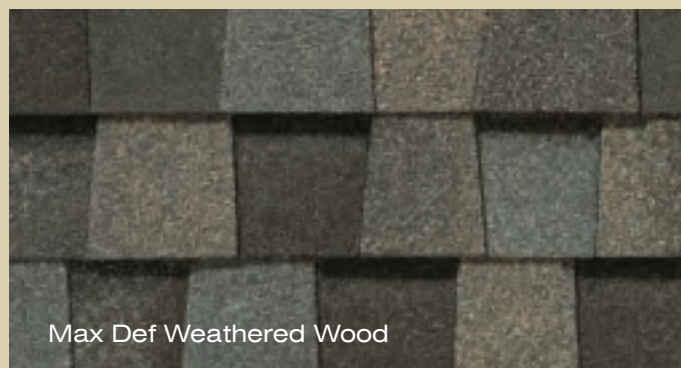

LANDMARK™ IR

With soft shadow lines, a random tab design and a patented color blending process, Landmark IR gives your roof the classic shades and dimensional appearance of natural roofing materials. Designer looks combine with high durability to produce a shingle with a lifetime warranty.