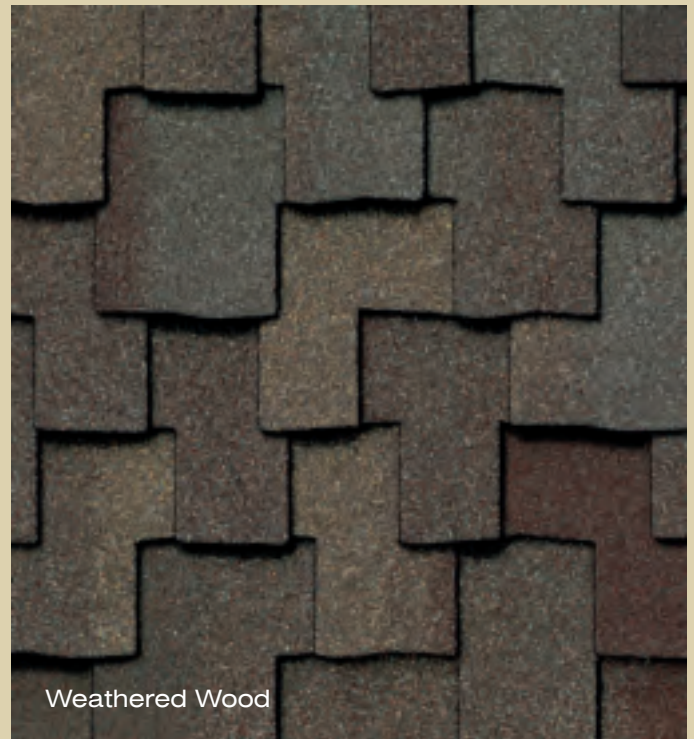

CertainTeed
Impact Resistant
Shingles

Shown in Landmark IR Weathered Wood

A strong roof.

A stylish home.

Shown in Presidential Shake IR Weathered Wood

HAVING A ROOF THAT'S EXTRA STRONG SHOULDN'T MEAN COMPROMISING ON STYLE.

For U.S. building code compliance, see product specification sheets.

***See actual warranty for specific details and limitations.*

****See warranty for application requirements.*

PRESIDENTIAL SHAKE™ IR

The sculpted edges and staggered design combine to give your roof the charm and beauty of authentic wood shakes. Presidential Shake IR, made of two laminated layers of the industry's most durable materials, was the first of its kind. No other shingle replicates the look of real wood shakes quite so stunningly.