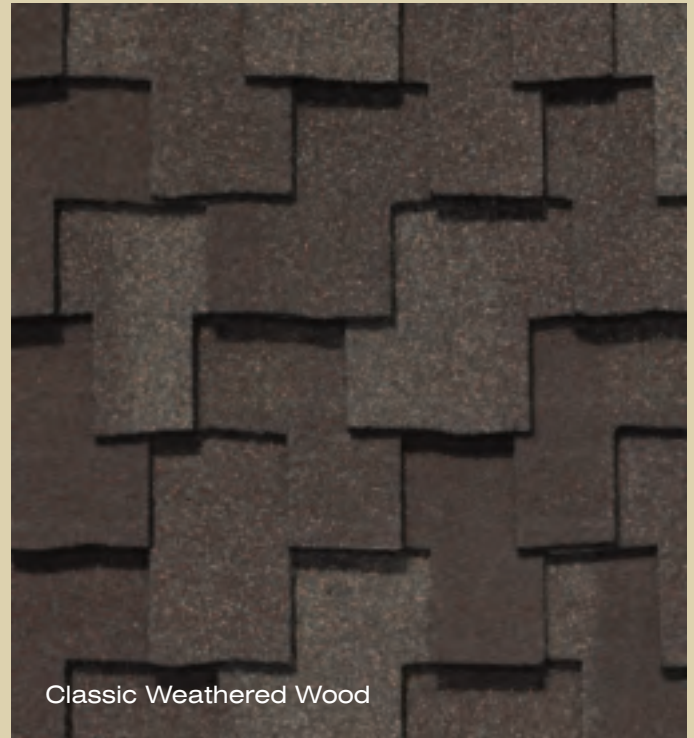

PRESIDENTIAL SHAKE™ IR

The sculpted edges and staggered design combine to give your roof the charm and beauty of authentic wood shakes. Presidential Shake IR, made of two laminated layers of the industry's most durable materials, was the first of its kind. No other shingle replicates the look of real wood shakes quite so stunningly.