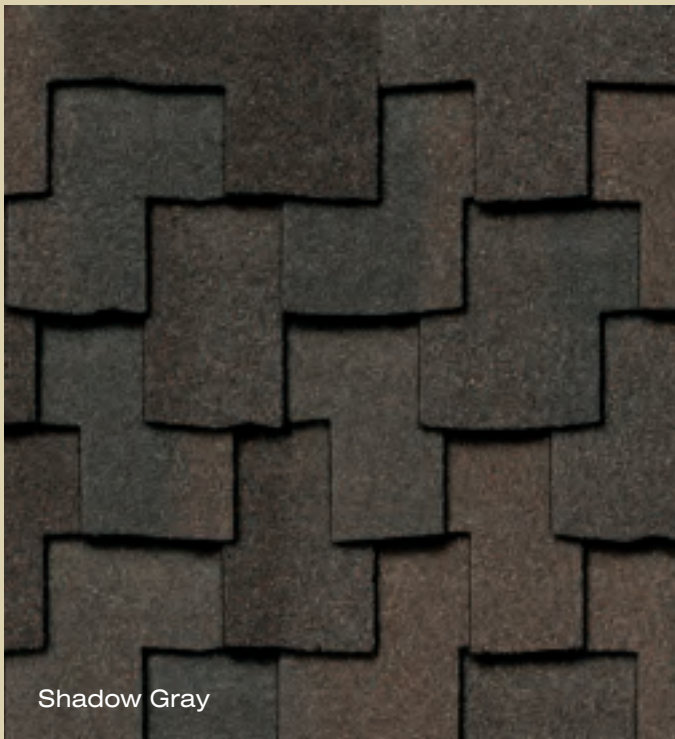

CertainTeed
Impact Resistant
Shingles

Shown in Landmark IR Weathered Wood

A strong roof.

A stylish home.

Shown in Presidential Shake IR Weathered Wood

HAVING A ROOF THAT'S EXTRA STRONG SHOULDN'T MEAN COMPROMISING ON STYLE.

For U.S. building code compliance, see product specification sheets.

***See actual warranty for specific details and limitations.*

****See warranty for application requirements.*

PRESIDENTIAL SHAKE™ IR

The sculpted edges and staggered design combine to give your roof the charm and beauty of authentic wood shakes. Presidential Shake IR, made of two laminated layers of the industry's most durable materials, was the first of its kind. No other shingle replicates the look of real wood shakes quite so stunningly.