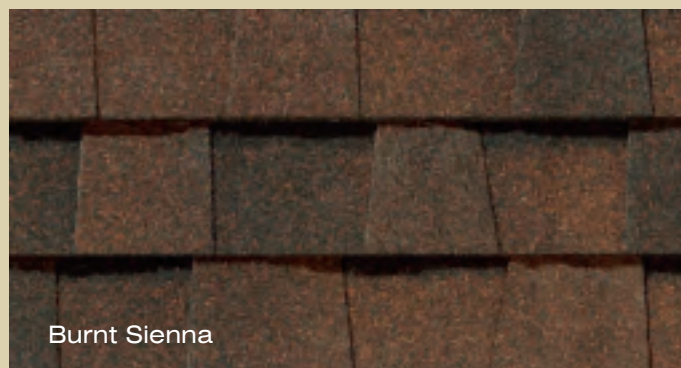

LANDMARK™ IR

With soft shadow lines, a random tab design and a patented color blending process, Landmark IR gives your roof the classic shades and dimensional appearance of natural roofing materials. Designer looks combine with high durability to produce a shingle with a lifetime warranty.