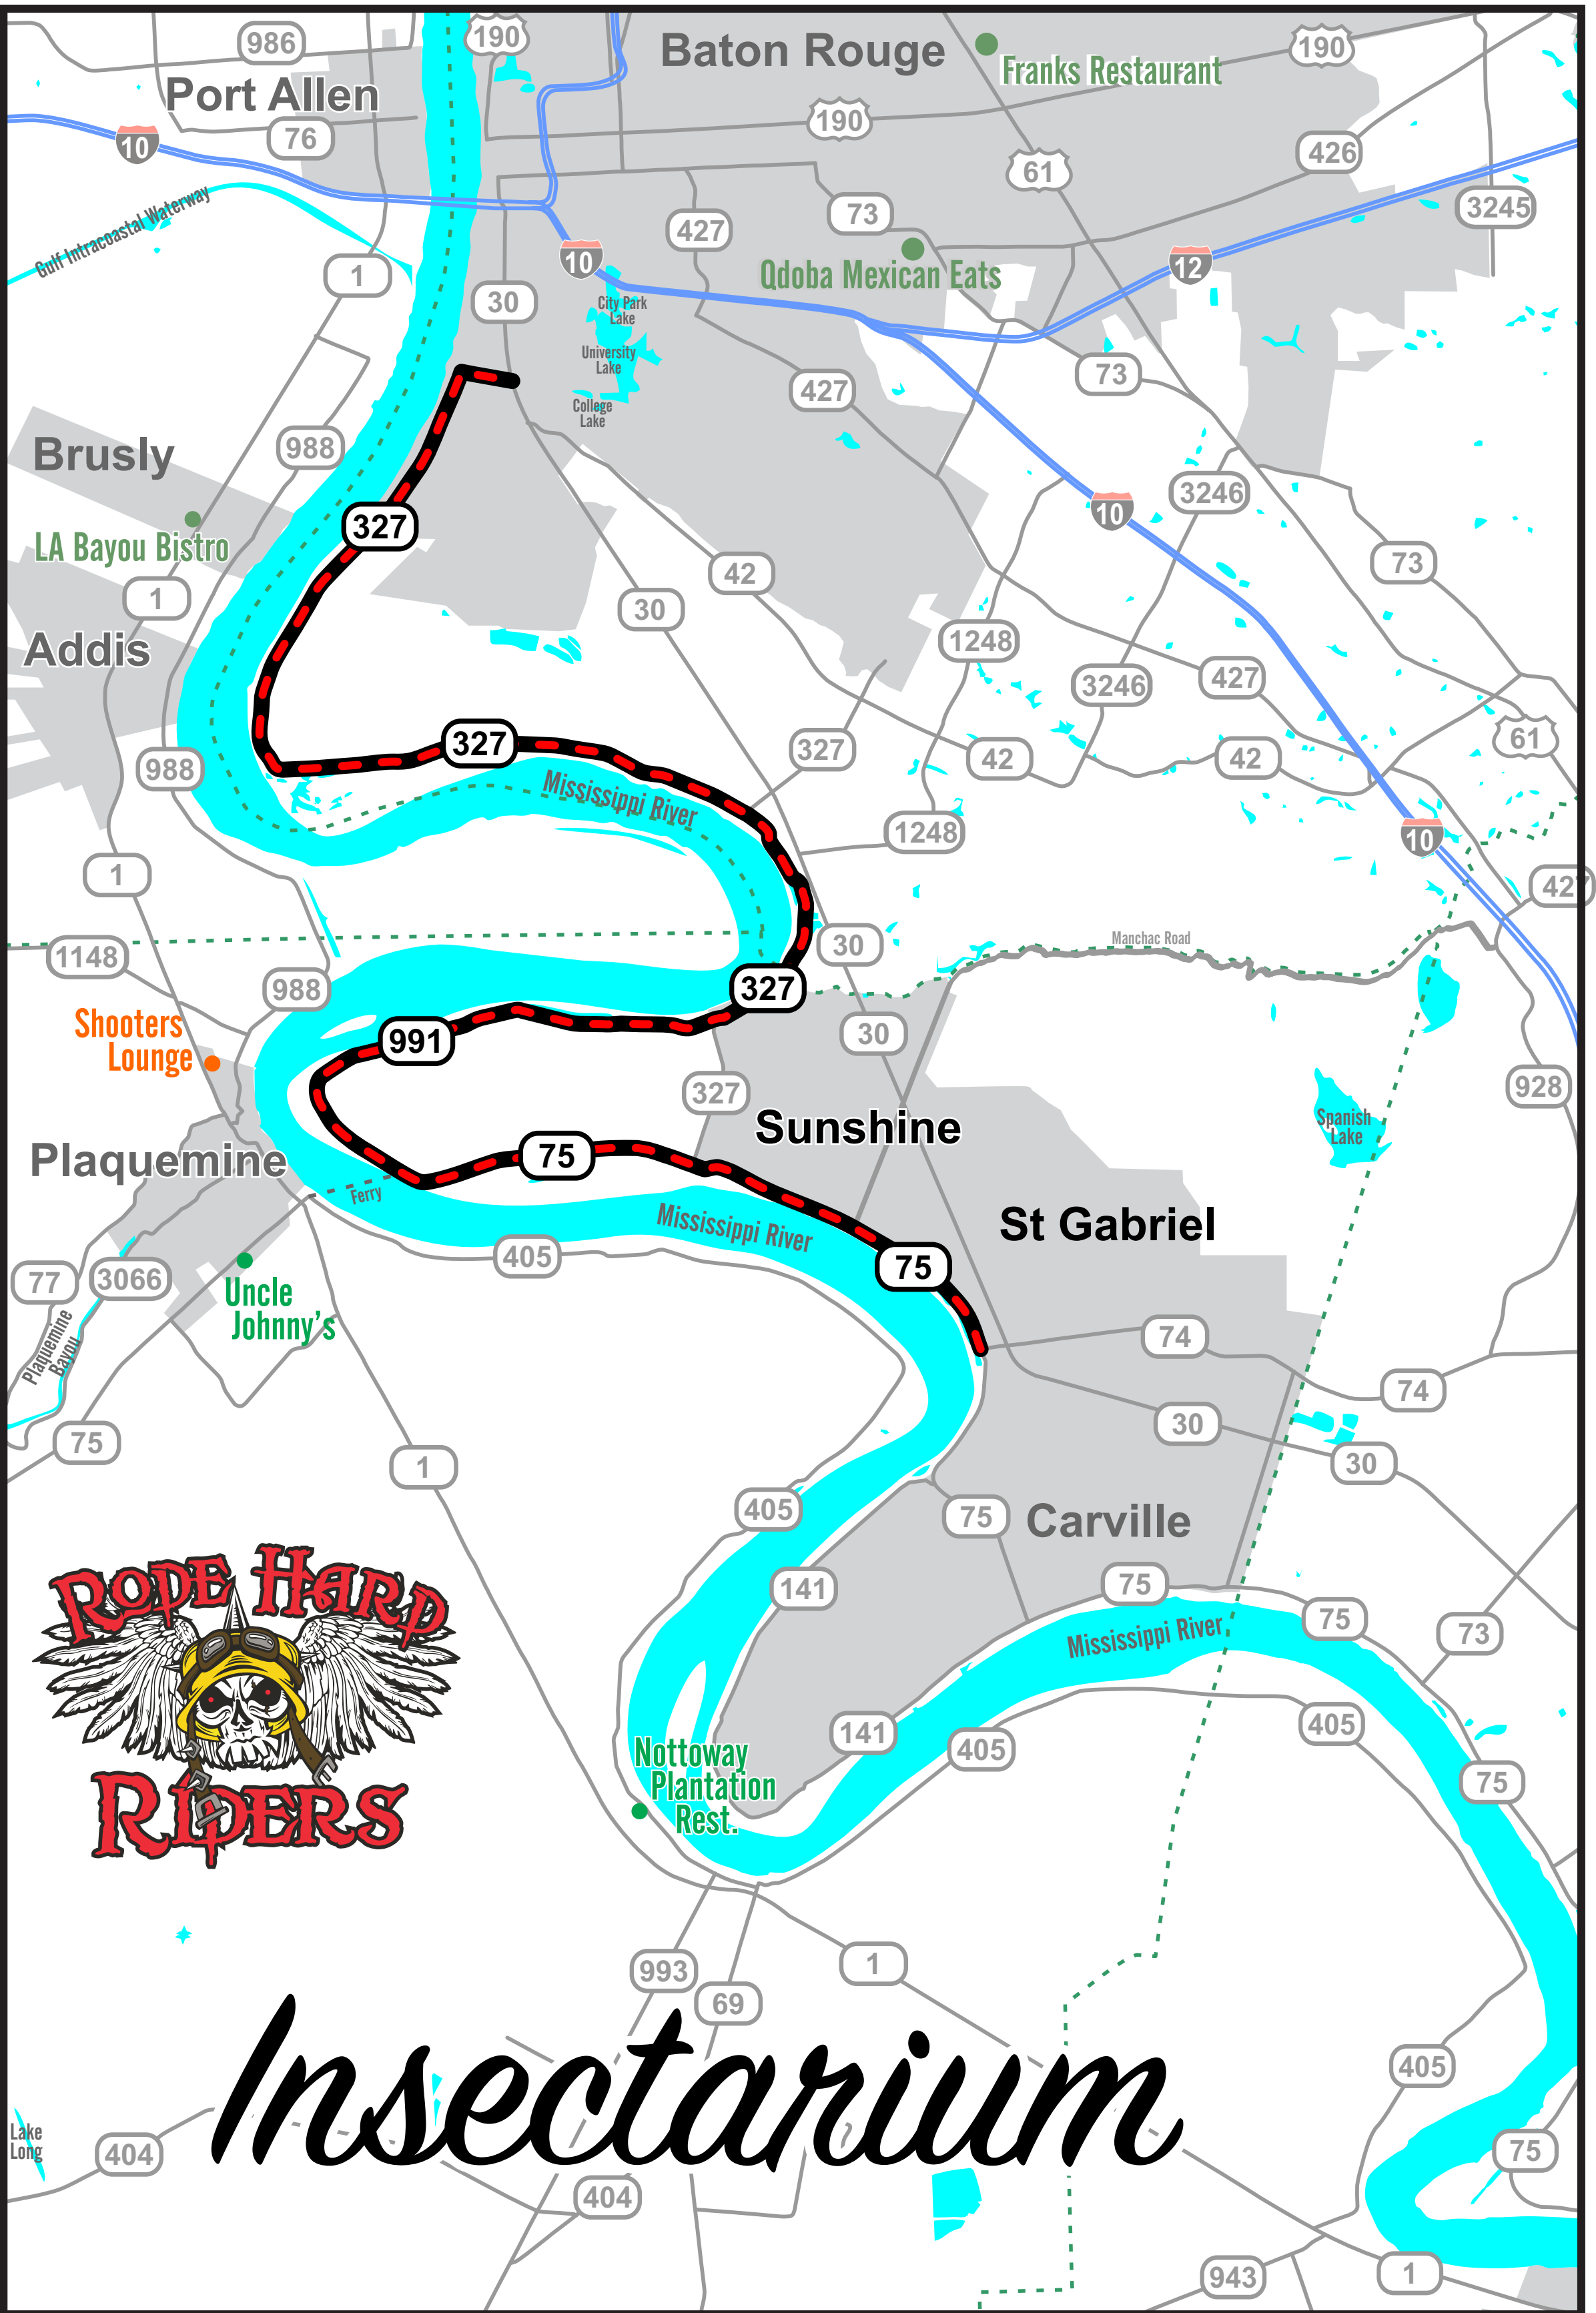

RHR BEST ROADS

Insectarium

Map area:

Submitted by:

Date submitted:

D

Road/Hwy's included:

Road/Route description:

LA-75
LA-991
LA-327

Route/Road length:

Ride Time

Parish(s)

28 miles

35 minutes

Iberville, East Baton Rouge

South point:

St Gabriel, LA

North point:

Baton Rouge, LA

RHR
Restaurants
on route

RHR
Bars
on route

Comments:

Port Allen

Baton Rouge

Brusly

LA Bayou Bistro

Addis

Shooters Lounge

Plaquemine

Uncle Johnny's

Sunshine

St Gabriel