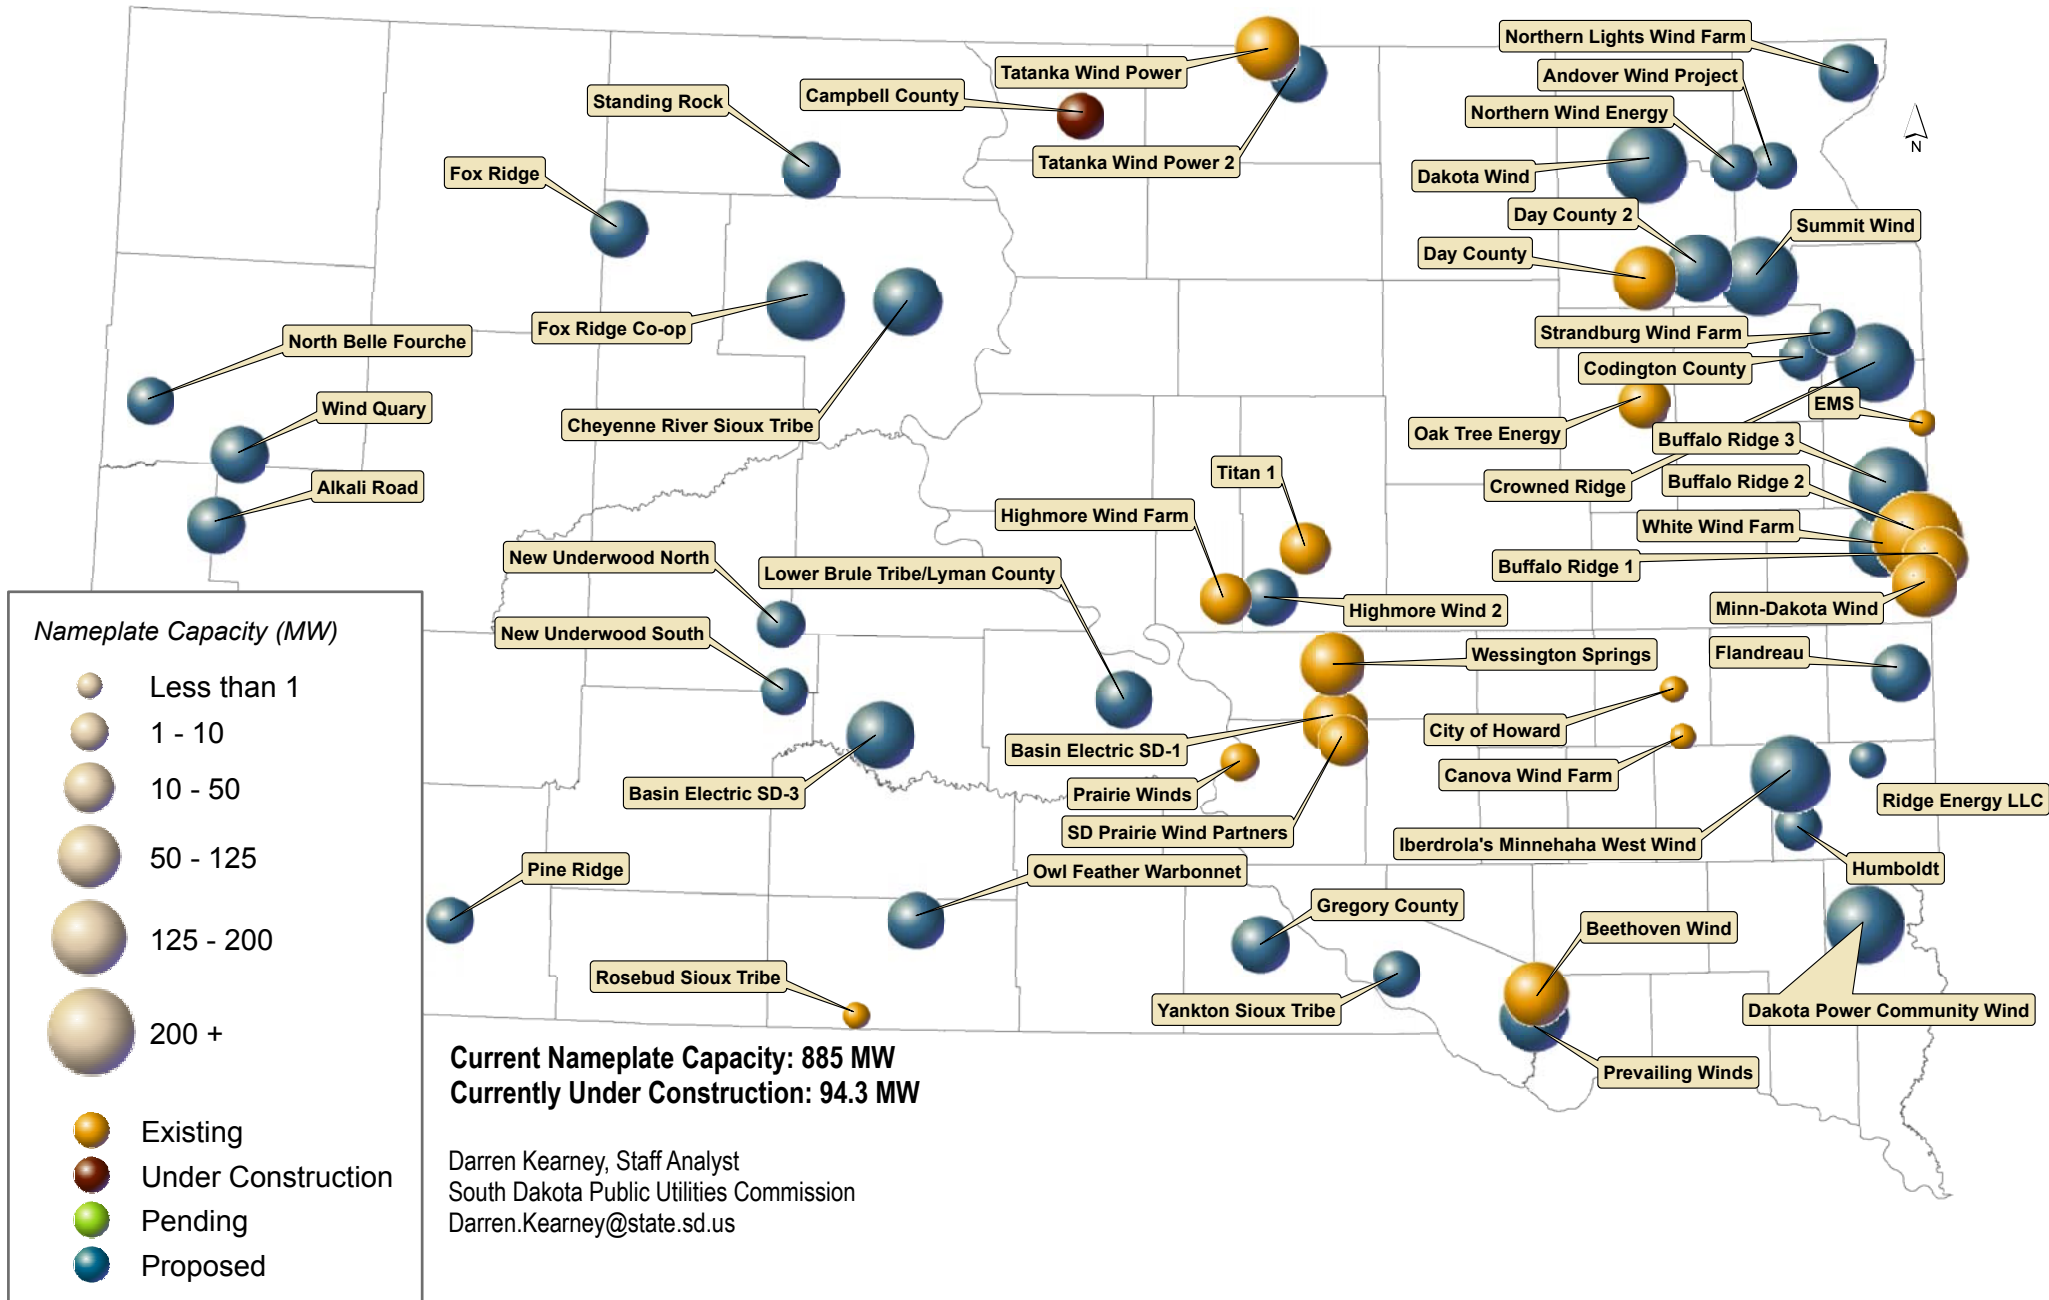

South Dakota Wind Energy Development by Capacity and Status

Please note: this map may not represent every proposed wind farm in SD, it only represents the wind farms that the SD Public Utilities Commission has direct knowledge of.