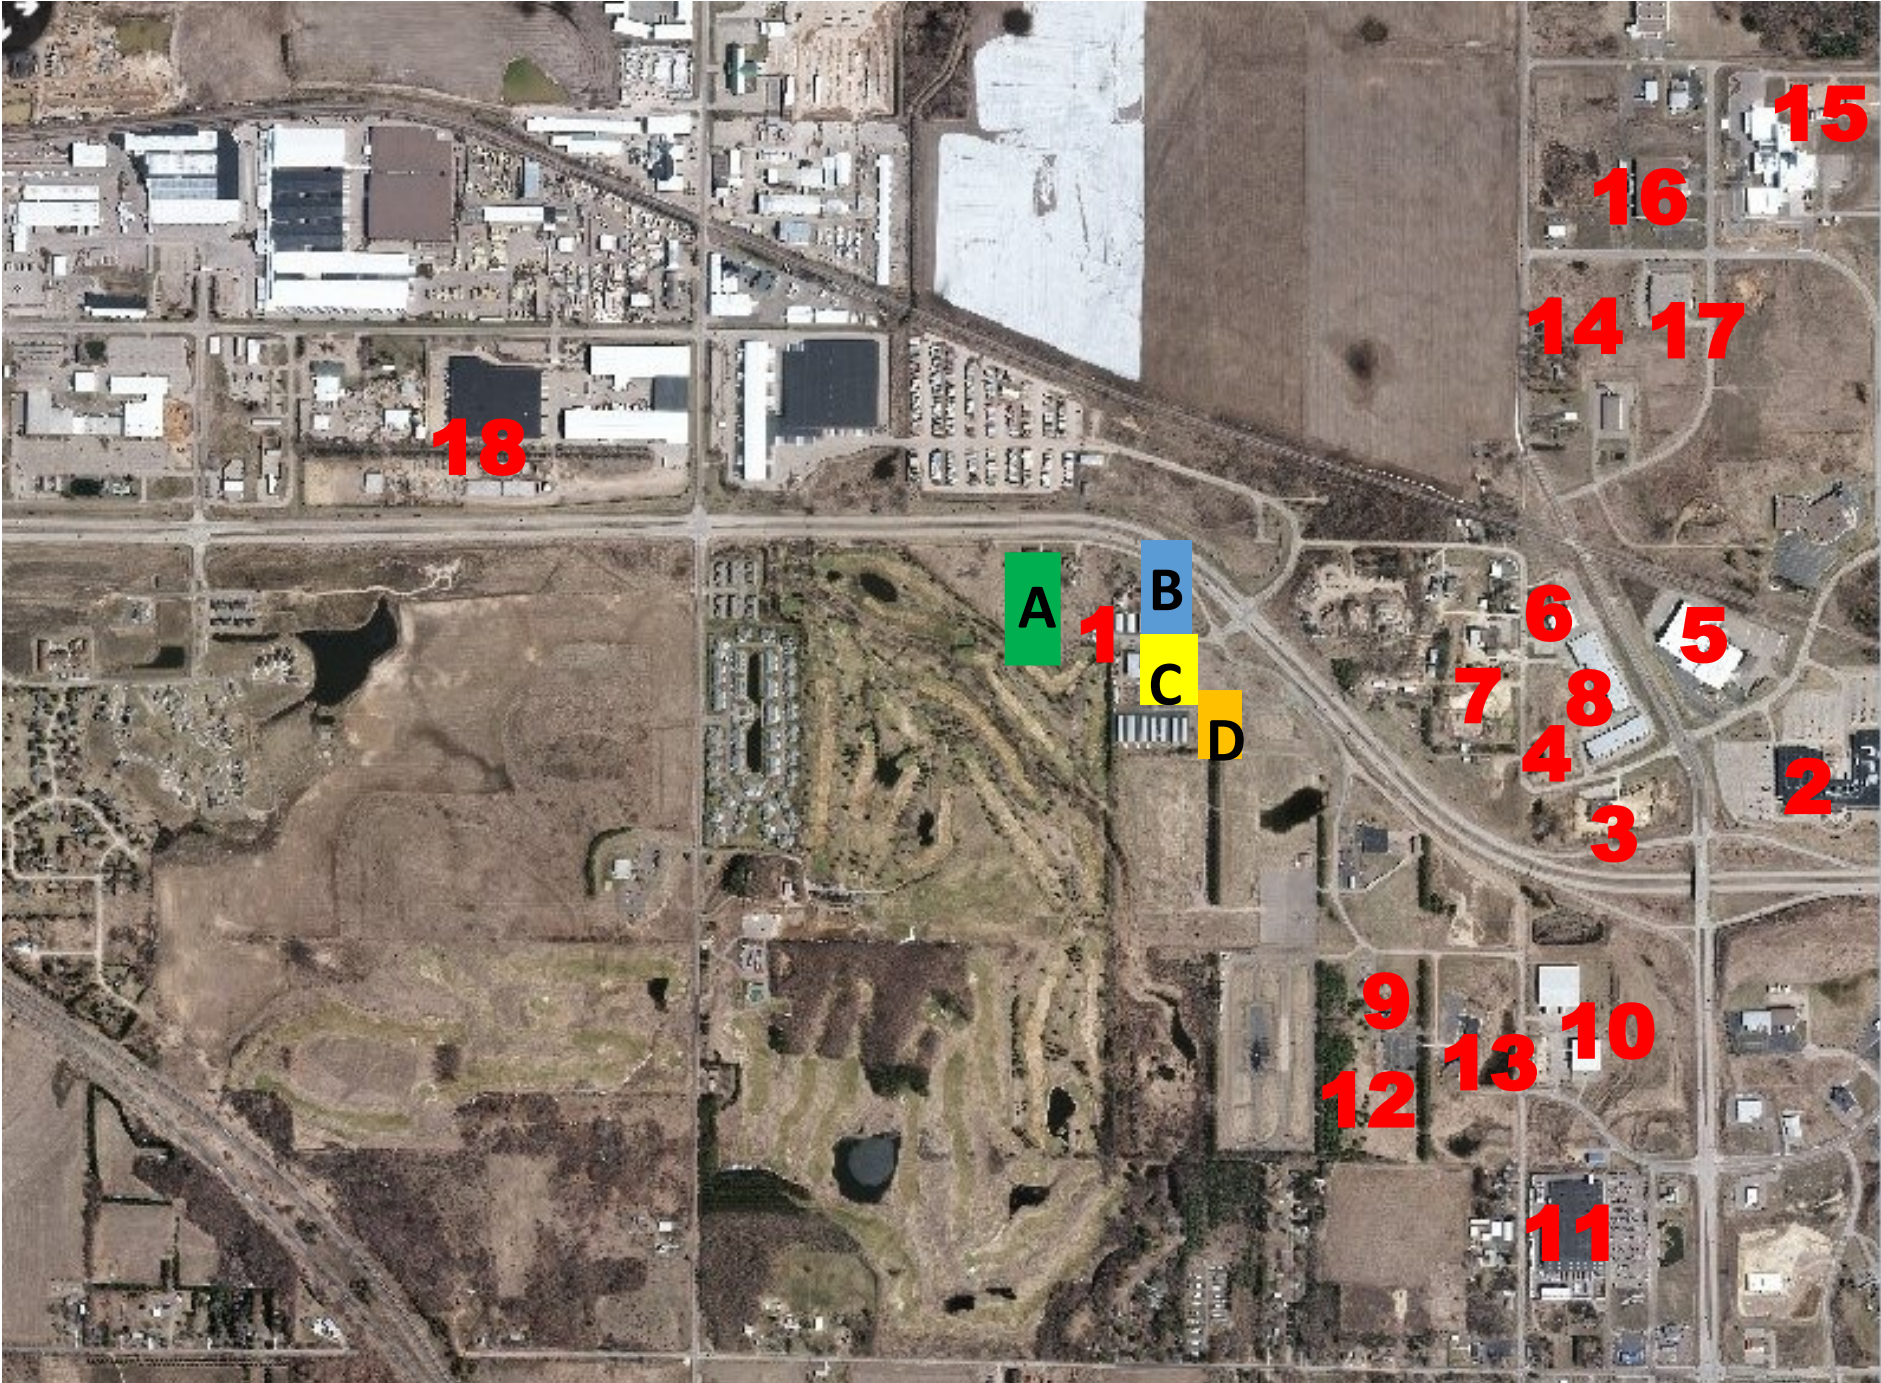

5-E Properties—Build to Suit / For Lease, Eau Claire's Westside

Businesses Surrounding 5-E Development Properties

Build To Suit / For Lease

- | | |
|-----------------------------------|--------------------------|
| 1 Dell Construction | 10 Nestle |
| 2 Hutchinson | 11 Menards Retail |
| 3 Case / Miller Bradford | 12 Eau Claire Fire Dist. |
| 4 Lorman | 13 CVTC West |
| 5 Silver Springs | 14 Badger State |
| 6 Feed My People | 15 Nestle Warehousing |
| 7 Airing Equipment | 16 Evy Brown |
| 8 Idex | 17 Minnesota Wire |
| 9 Law Enforcement Training Center | 18 Menards |

5-E Properties—Build to Suit / For Lease, Eau Claire's Westside