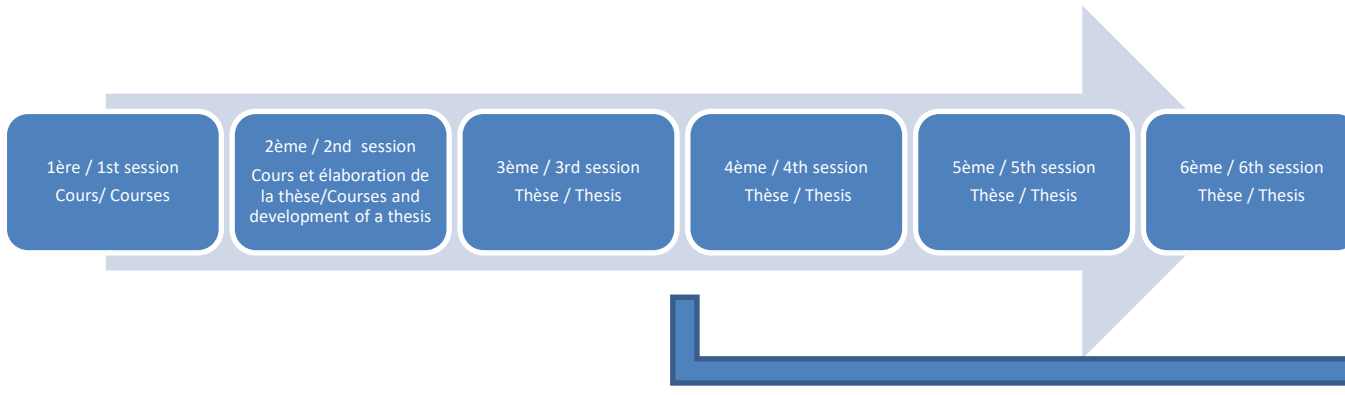

MA avec Thèse / MA THESIS (6 sessions = 2 ans / years)