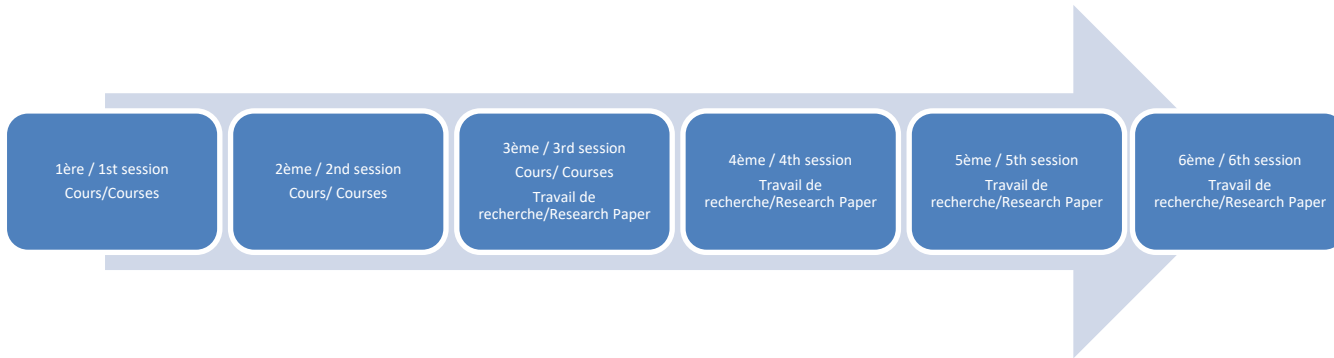

MA avec travail de recherche / MA RESEARCH PAPER (6 sessions = 2 ans / years)