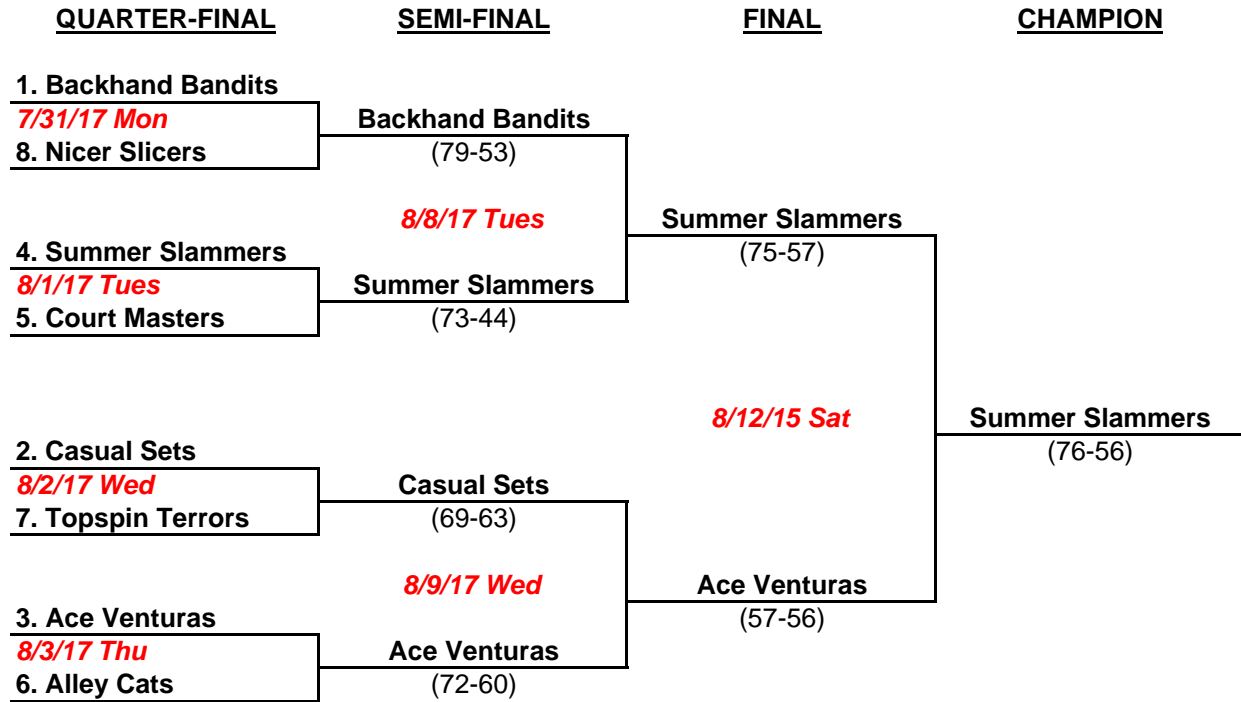

Coeur d'Alene Tennis Association 2017 Adult League Playoff Tournament Draw

Matches will be played at LCHS at 6PM, except final which will be played at 10AM