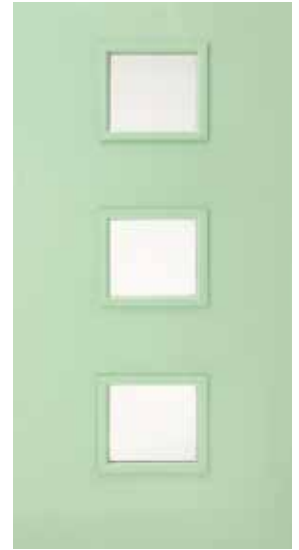

Shown in Frosted Glass with (4) Model 840 units.

Other configuration possibilities