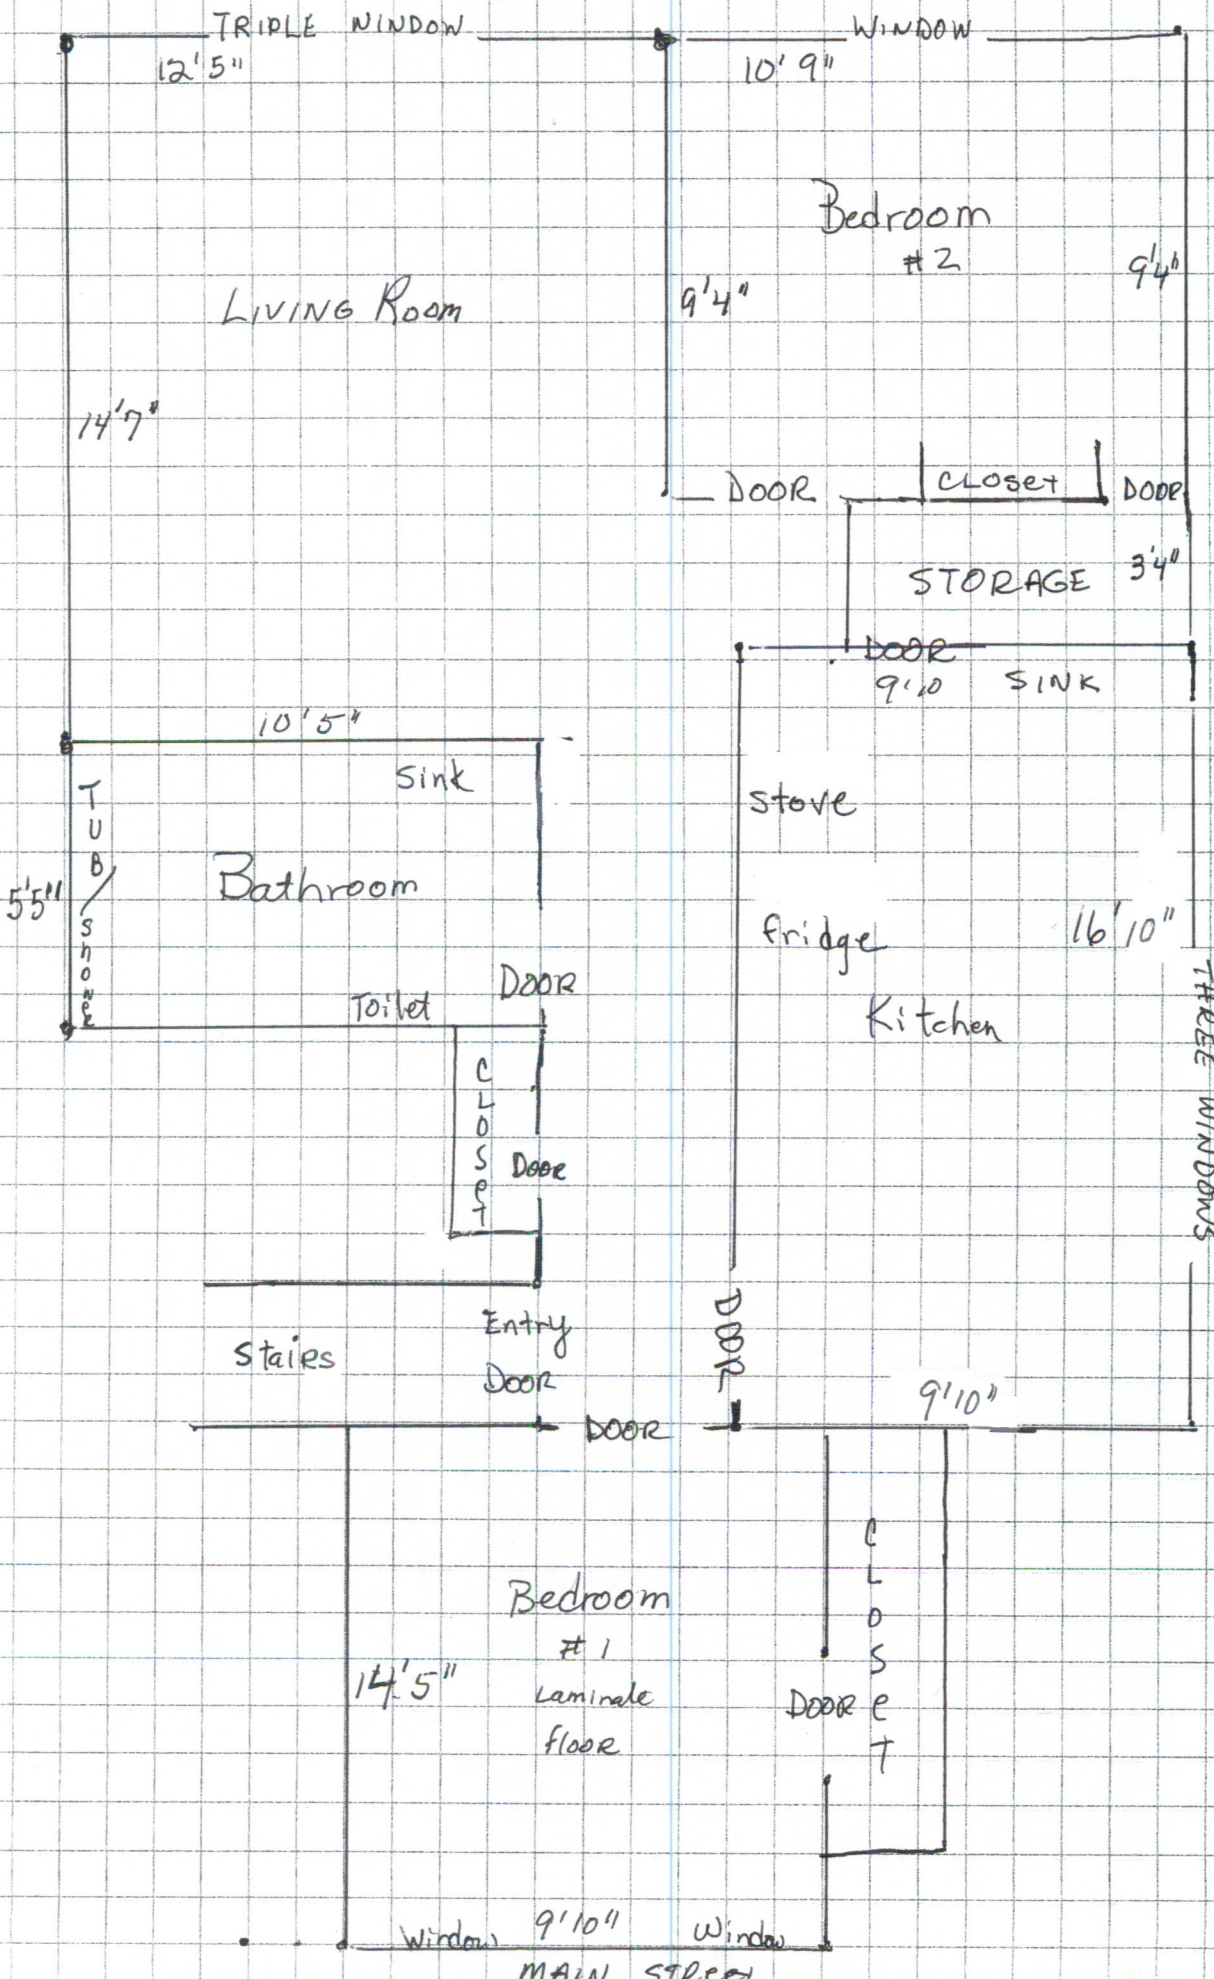

Back yard

5 Main St.

#9

3rd floor

Kitchen overlooks presidents yard

laundry on premie

Bedroom #1
Laminale floor

14'5"

Window 9'10" Window

MAIN STREET