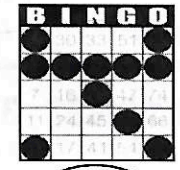

Crazy "T"
\$75

Letter "H"
\$75

Game 6
ORANGE
3-Straight
One Wild #
\$200

Game 7
GREEN
Double
Hardway
\$200

+ \$150
PARTY PACK

Game 8
YELLOW
Odd/Even
Blackout
\$500

Game 9
PINK
Double
Horizontal
\$500

Game 10
GREY
Double
Bingo
Corners Good
\$200

Game 11
Triple Bingo
Corners Good
\$600

30 Minute Intermission - Buy Your Instant Winner Tickets!!!

SECOND JACKPOT SESSION SECOND GAME 1:30 PM MON THRU FRI 3:00 SAT&SUN

Game 1
early bird
Any 2 out of
3 Bingos
\$50

Game 2
Early bird
Any 2 out of
3 Bingos
\$50

Game 3
blue
Double Bingo
Corners Good
\$50

Game 4
ORANGE
3-Straight
One Wild #
\$500

Game 5
green
Double Bingo
Corners Good
\$100

Game 6
YELLOW
Odd/Even
Blackout
\$500