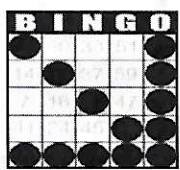

FIRST JACKPOT SESSION FIRST GAME 11:30 AM MON THRU FRI 1:00 PM SAT & SUN

Game 1
Double bingo
Any 2 out of
3 Bingos
\$50

Game 2
Double bingo
Any 2 out of
3 Bingos
\$50

Games 3, 4 & 5 are Progressive - all on Blue Card
 Straight Line
or 4 Corners
\$50

Crazy "T"
\$75

Letter "H"
\$75

Game 6
ORANGE
3-Straight
One Wild #
\$200

Game 7
GREEN
Double
Hardway
\$200

+ \$150
PARTY PACK

Game 8
YELLOW
Odd/Even
Blackout
\$500

Game 9
PINK
Double
Horizontal
\$500

Game 10
GREY
Double
Bingo
Corners Good
\$200

Game 11
Triple Bingo
Corners Good
\$600

30 Minute Intermission - Buy Your Instant Winner Tickets!!!

SECOND JACKPOT SESSION SECOND GAME 1:30 PM MON THRU FRI 3:00 SAT&SUN

Game 1
early bird
Any 2 out of
3 Bingos
\$50