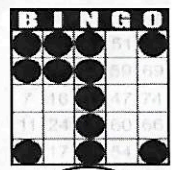

FIRST JACKPOT SESSION FIRST GAME 11:30 AM MON THRU FRI 1:00 PM SAT & SUN

Game 1
Double bingo
Any 2 out of
3 Bingos
\$50

Game 2
Double bingo
Any 2 out of
3 Bingos
\$50

Games 3, 4 & 5 are Progressive - all on Blue Card
 Straight Line
or 4 Corners
\$50

Crazy "T"
\$75

Letter "H"
\$75

Game 6
ORANGE
3-Straight
One Wild #
\$200

Game 7
GREEN
Double
Hardway
\$200

+ \$150
PARTY PACK

Game 8
YELLOW
Odd/Even
Blackout
\$500

Game 9
PINK
Double
Horizontal
\$500

Game 10
GREY
Double
Bingo
Corners Good
\$200

Game 11
Triple Bingo
Corners Good
\$600

30 Minute Intermission - Buy Your Instant Winner Tickets!!!

SECOND JACKPOT SESSION SECOND GAME 1:30 PM MON THRU FRI 3:00 SAT&SUN

Game 1
early bird
Any 2 out of
3 Bingos
\$50

Game 2
Early bird
Any 2 out of
3 Bingos
\$50

Game 3
blue
Double Bingo
Corners Good
\$50

Game 4
ORANGE
3-Straight
One Wild #
\$500

Game 5
green
Double Bingo
Corners Good
\$100

Game 6
YELLOW
Odd/Even
Blackout
\$500