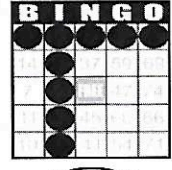

Game 11
Triple Bingo
Corners Good
\$600

30 Minute Intermission - Buy Your Instant Winner Tickets!!!

SECOND JACKPOT SESSION SECOND GAME 1:30 PM MON THRU FRI 3:00 SAT&SUN

Game 1
early bird
Any 2 out of
3 Bingos
\$50

Game 2
Early bird
Any 2 out of
3 Bingos
\$50

Game 3
blue
Double Bingo
Corners Good
\$50

Game 4
ORANGE
3-Straight
One Wild #
\$500

Game 5
green
Double Bingo
Corners Good
\$100

Game 6
YELLOW
Odd/Even
Blackout
\$500

Game 7
pink
Double
Hardway
\$500

+ \$150
PARTY PACK

Game 8
PURPLE
Triple Bingo
Corners Good
\$700

YOU CAN PURCHASE 1ST & 2ND SESSIONS TOGETHER!

20 MINUTES BEFORE MAIN SESSION WE HAVE A MINI SESSION

MINIS ARE 5 GAME PACKS FOR \$5.00

ALL GAMES ARE DOUBLE BINGO ANY 2 OUT OF 3 BINGOS WITH ONE WILD NUMBER FOR A MAXED OUT COMPUTER

ARRIVE 30 MINUTES EARLY 1ST SESSION GET \$5 OFF MAXED OUT COMPUTERS

Set Prices

JACKPOT SESSIONS - 9 ON / 6 UP