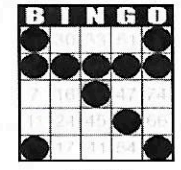

Game 11
Triple Bingo
Corners Good
\$600

30 Minute Intermission - Buy Your Instant Winner Tickets!!!

SECOND JACKPOT SESSION SECOND GAME 1:30 PM MON THRU FRI 3:00 SAT&SUN

Game 1
early bird
Any 2 out of
3 Bingos
\$50

Game 2
Early bird
Any 2 out of
3 Bingos
\$50

Game 3
blue
Double Bingo
Corners Good
\$50

Game 4
ORANGE
3-Straight
One Wild #
\$500

Game 5
green
Double Bingo
Corners Good
\$100

Game 6
YELLOW
Odd/Even
Blackout
\$500

Game 7
pink
Double
Hardway
\$500

+ \$150
PARTY PACK

Game 8
PURPLE
Triple Bingo
Corners Good
\$700

YOU CAN PURCHASE 1ST & 2ND SESSIONS TOGETHER!

20 MINUTES BEFORE MAIN SESSION WE HAVE A MINI SESSION

MINIS ARE 5 GAME PACKS FOR \$5.00

ALL GAMES ARE DOUBLE BINGO ANY 2 OUT OF 3 BINGOS WITH ONE WILD NUMBER FOR A MAXED OUT COMPUTER

ARRIVE 30 MINUTES EARLY 1ST SESSION GET \$5 OFF MAXED OUT COMPUTERS

Set Prices

JACKPOT SESSIONS - 9 ON / 6 UP