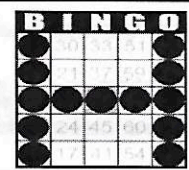

FIRST JACKPOT SESSION FIRST GAME 11:30 AM MON THRU FRI 1:00 PM SAT & SUN

Game 1
Double bingo
Any 2 out of
3 Bingos
\$50

Game 2
Double bingo
Any 2 out of
3 Bingos
\$50

Games 3, 4 & 5 are Progressive - all on Blue Card
 Straight Line
or 4 Corners
\$50

Crazy "T"
\$75

Letter "H"
\$75

Game 6
ORANGE
3-Straight
One Wild #
\$200

Game 7
GREEN
Double
Hardway
\$200

+ \$150
PARTY PACK

Game 8
YELLOW
Odd/Even
Blackout
\$500

Game 9
PINK
Double
Horizontal
\$500

Game 10
GREY
Double
Bingo
Corners Good
\$200

Game 11
Triple Bingo
Corners Good
\$600

30 Minute Intermission - Buy Your Instant Winner Tickets!!!

SECOND JACKPOT SESSION SECOND GAME 1:30 PM MON THRU FRI 3:00 SAT&SUN

Game 1
early bird
Any 2 out of
3 Bingos
\$50