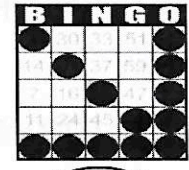

Crazy "T"
\$75

Letter "H"
\$75

Game 6
ORANGE
3-Straight
One Wild #
\$200

Game 7
GREEN
Double
Hardway
\$200

+ \$150
PARTY PACK

Game 8
YELLOW
Odd/Even
Blackout
\$500

Game 9
PINK
Double
Horizontal
\$500

Game 10
GREY
Double
Bingo
Corners Good
\$200

Game 11
Triple Bingo
Corners Good
\$600

30 Minute Intermission - Buy Your Instant Winner Tickets!!!

SECOND JACKPOT SESSION SECOND GAME 1:30 PM MON THRU FRI 3:00 SAT&SUN

Game 1
early bird
Any 2 out of
3 Bingos
\$50

Game 2
Early bird
Any 2 out of
3 Bingos
\$50

Game 3
blue
Double Bingo
Corners Good
\$50

Game 4
ORANGE
3-Straight
One Wild #
\$500

Game 5
green
Double Bingo
Corners Good
\$100

Game 6
YELLOW
Odd/Even
Blackout
\$500

Game 7
pink
Double
Hardway
\$500

+ \$150
PARTY PACK

Game 8
PURPLE
Triple Bingo
Corners Good
\$700

YOU CAN PURCHASE 1ST & 2ND SESSIONS TOGETHER!

20 MINUTES BEFORE MAIN SESSION WE HAVE A MINI SESSION

MINIS ARE 5 GAME PACKS FOR \$5.00