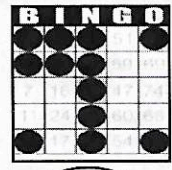

FIRST JACKPOT SESSION FIRST GAME 11:30 AM MON THRU FRI 1:00 PM SAT & SUN

Game 1
Double bingo
Any 2 out of
3 Bingos
\$50

Game 2
Double bingo
Any 2 out of
3 Bingos
\$50

Games 3, 4 & 5 are Progressive - all on Blue Card
 Straight Line
or 4 Corners
\$50

Crazy "T"
\$75

Letter "H"
\$75

Game 6
ORANGE
3-Straight
One Wild #
\$200

Game 7
GREEN
Double
Hardway
\$200

+ \$150
PARTY PACK

Game 8
YELLOW
Odd/Even
Blackout
\$500

Game 9
PINK
Double
Horizontal
\$500

Game 10
GREY
Double
Bingo
Corners Good
\$200

Game 11
Triple Bingo
Corners Good
\$600

30 Minute Intermission - Buy Your Instant Winner Tickets!!!

SECOND JACKPOT SESSION SECOND GAME 1:30 PM MON THRU FRI 3:00 SAT&SUN

Game 1
early bird
Any 2 out of
3 Bingos
\$50

Game 2
Early bird
Any 2 out of
3 Bingos
\$50

Game 3
blue
Double Bingo
Corners Good
\$50

Game 4
ORANGE
3-Straight
One Wild #
\$500

Game 5
green
Double Bingo
Corners Good
\$100

Game 6
YELLOW
Odd/Even
Blackout
\$500