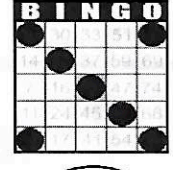

FIRST JACKPOT SESSION FIRST GAME 11:30 AM MON THRU FRI 1:00 PM SAT & SUN

Game 1
Double bingo
Any 2 out of
3 Bingos
\$50

Game 2
Double bingo
Any 2 out of
3 Bingos
\$50

Games 3, 4 & 5 are Progressive - all on Blue Card
 Straight Line
or 4 Corners
\$50

Crazy "T"
\$75

Letter "H"
\$75

Game 6
ORANGE
3-Straight
One Wild #
\$200

Game 7
GREEN
Double
Hardway
\$200

+ \$150
PARTY PACK

Game 8
YELLOW
Odd/Even
Blackout
\$500

Game 9
PINK
Double
Horizontal
\$500

Game 10
GREY
Double
Bingo
Corners Good
\$200

Game 11
Triple Bingo
Corners Good
\$600

30 Minute Intermission - Buy Your Instant Winner Tickets!!!

SECOND JACKPOT SESSION SECOND GAME 1:30 PM MON THRU FRI 3:00 SAT&SUN

Game 1
early bird
Any 2 out of
3 Bingos
\$50

Game 2
Early bird
Any 2 out of
3 Bingos
\$50

Game 3
blue
Double Bingo
Corners Good
\$50

Game 4
ORANGE
3-Straight
One Wild #
\$500

Game 5
green
Double Bingo
Corners Good
\$100

Game 6
YELLOW
Odd/Even
Blackout
\$500