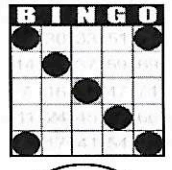

Crazy "T"
\$75

Letter "H"
\$75

Game 6
ORANGE
3-Straight
One Wild #
\$200

Game 7
GREEN
Double
Hardway
\$200

+ \$150
PARTY PACK

Game 8
YELLOW
Odd/Even
Blackout
\$500

Game 9
PINK
Double
Horizontal
\$500

Game 10
GREY
Double
Bingo
Corners Good
\$200

Game 11
Triple Bingo
Corners Good
\$600

30 Minute Intermission - Buy Your Instant Winner Tickets!!!

SECOND JACKPOT SESSION SECOND GAME 1:30 PM MON THRU FRI 3:00 SAT&SUN

Game 1
early bird
Any 2 out of
3 Bingos
\$50

Game 2
Early bird
Any 2 out of
3 Bingos
\$50

Game 3
blue
Double Bingo
Corners Good
\$50

Game 4
ORANGE
3-Straight
One Wild #
\$500

Game 5
green
Double Bingo
Corners Good
\$100

Game 6
YELLOW
Odd/Even
Blackout
\$500

Game 7
pink
Double
Hardway
\$500

+ \$150
PARTY PACK

Game 8
PURPLE
Triple Bingo
Corners Good
\$700

YOU CAN PURCHASE 1ST & 2ND SESSIONS TOGETHER!

20 MINUTES BEFORE MAIN SESSION WE HAVE A MINI SESSION

MINIS ARE 5 GAME PACKS FOR \$5.00