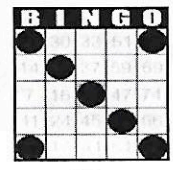

Crazy "T"
\$75

Letter "H"
\$75

Game 6
ORANGE
3-Straight
One Wild #
\$200

Game 7
GREEN
Double
Hardway
\$200

+ \$150
PARTY PACK

Game 8
YELLOW
Odd/Even
Blackout
\$500

Game 9
PINK
Double
Horizontal
\$500

Game 10
GREY
Double
Bingo
Corners Good
\$200

Game 11
Triple Bingo
Corners Good
\$600

30 Minute Intermission - Buy Your Instant Winner Tickets!!!

SECOND JACKPOT SESSION SECOND GAME 1:30 PM MON THRU FRI 3:00 SAT&SUN

Game 1
early bird
Any 2 out of
3 Bingos
\$50

Game 2
Early bird
Any 2 out of
3 Bingos
\$50

Game 3
blue
Double Bingo
Corners Good
\$50

Game 4
ORANGE
3-Straight
One Wild #
\$500

Game 5
green
Double Bingo
Corners Good
\$100

Game 6
YELLOW
Odd/Even
Blackout
\$500

Game 7
pink
Double
Hardway
\$500

+ \$150
PARTY PACK

Game 8
PURPLE
Triple Bingo
Corners Good
\$700

YOU CAN PURCHASE 1ST & 2ND SESSIONS TOGETHER!

20 MINUTES BEFORE MAIN SESSION WE HAVE A MINI SESSION

MINIS ARE 5 GAME PACKS FOR \$5.00