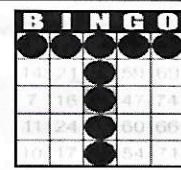

FIRST JACKPOT SESSION FIRST GAME 11:30 AM MON THRU FRI 1:00 PM SAT & SUN

Game 1
Double bingo
Any 2 out of
3 Bingos
\$50

Game 2
Double bingo
Any 2 out of
3 Bingos
\$50

Games 3, 4 & 5 are Progressive - all on Blue Card
 Straight Line
or 4 Corners
\$50

Crazy "T"
\$75

Letter "H"
\$75

Game 6
ORANGE
3-Straight
One Wild #
\$200

Game 7
GREEN
Double
Hardway
\$200

+ \$150
PARTY PACK

Game 8
YELLOW
Odd/Even
Blackout
\$500

Game 9
PINK
Double
Horizontal
\$500

Game 10
GREY
Double
Bingo
Corners Good
\$200

Game 11
Triple Bingo
Corners Good
\$600

30 Minute Intermission - Buy Your Instant Winner Tickets!!!

SECOND JACKPOT SESSION SECOND GAME 1:30 PM MON THRU FRI 3:00 SAT&SUN

Game 1
early bird
Any 2 out of
3 Bingos
\$50