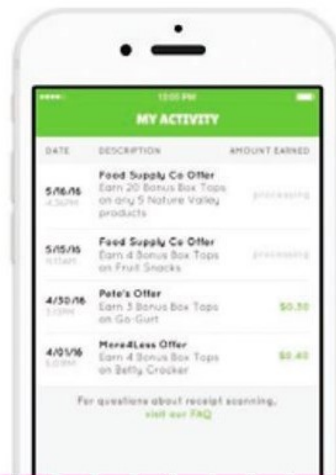

EARN CASH FOR OUR SCHOOL

NO MORE CLIPPING. ALL YOU NEED IS YOUR SMARTPHONE.

The NEW and improved Box Tops mobile app uses state-of-the-art technology to scan your store receipt, find participating products and instantly add Box Tops to our school's earnings online.

LOOK FOR
THE NEW
LABEL:

HERE'S HOW IT WORKS:

BUY.

FIND OFFERS.
BUY PRODUCTS.

SCAN.

SCAN YOUR
RECEIPT.

EARN.

WATCH EARNINGS
STACK UP!

You can find Box Tops on hundreds of products throughout the store.

Use the app to snap a photo of your receipt within 14 days of purchase.

Box Tops earnings are identified and automatically updated at BTFE.com.

SHOPPING FOR GROCERIES ONLINE?

You can still earn Box Tops for your school with your e-receipt!
See how at BTFE.com/emailgroceryreceipts

You do not need to clip or send Box Tops labels to school.

SEE PRODUCTS & LEARN MORE ABOUT
THE BOX TOPS APP AT BTFE.COM