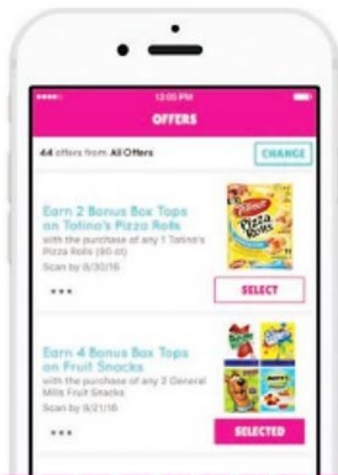

EARN CASH FOR OUR SCHOOL

NO MORE CLIPPING. ALL YOU NEED IS YOUR SMARTPHONE.

The NEW and improved Box Tops mobile app uses state-of-the-art technology to scan your store receipt, find participating products and instantly add Box Tops to our school's earnings online.

LOOK FOR
THE NEW
LABEL:

HERE'S HOW IT WORKS:

BUY.

FIND OFFERS.
BUY PRODUCTS.

SCAN.

SCAN YOUR
RECEIPT.

EARN.

WATCH EARNINGS
STACK UP!

You can find Box Tops on hundreds of products throughout the store.

Use the app to snap a photo of your receipt within 14 days of purchase.

Box Tops earnings are identified and automatically updated at BTFE.com.