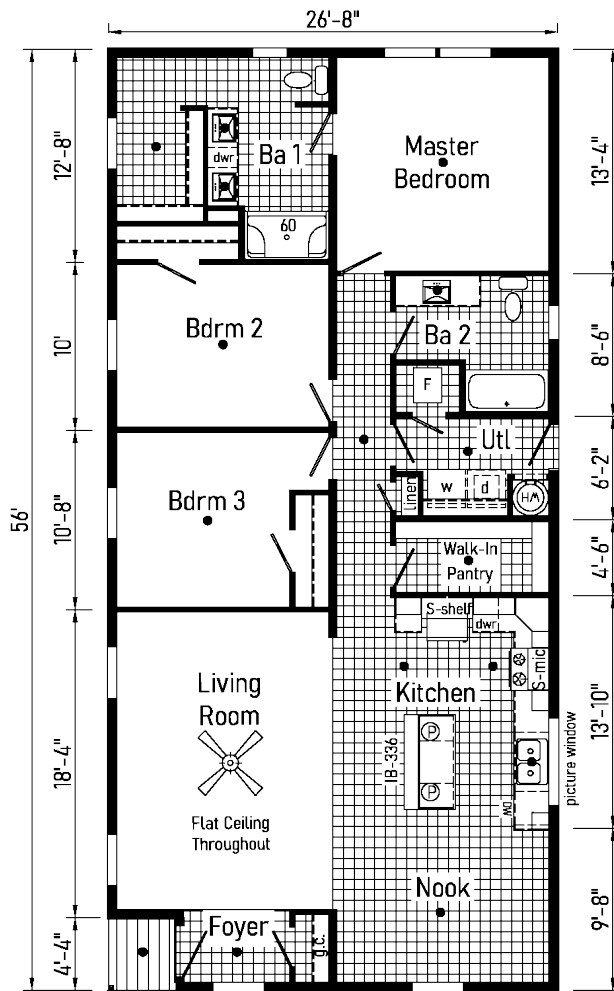

Elite

Blazer

Commodore Homes
PENNSYLVANIA

TS1300P
800 Sq. Ft.
1460

TS1301P
907 Sq. Ft.
1468

TS1302P
1013 Sq. Ft.
1476

ALTERNATE FRONT ENTRY

Scan to Watch Video!

TDI301P
1475 Sq. Ft.
2856

*Please use pictures for floorplan vision only. Decors and materials used are constantly changed and improved.

TDI302P
PHOTOS

Scan to Watch Video!

TDI302P

1493 Sq. Ft.
2856

Optional
Bedroom 4 with
Desk at Hall

TD1303P

1707 Sq. Ft.
2864

VALUE OPTIONS:

- 10' DORMER
- GAS PACKAGE
- STACK EXTENSION
- SLIDING GLASS DOOR
- OIL FURNACE
- 40 GALLON HOT WATER GAS OR ELECTRIC
- 2ND CONDUIT DROP
- NEW ENGLAND CODE
 - 30# ROOF
 - 40# ROOF
- TREATED SKIRT RAIL
- BLOCKING SUPPORTS
 - WIND ZONE 2
 - PHONE JACKS
 - TV JACKS
- EXPANDED PANEL
- ICE SHIELD
- HARDWOOD CABINETS
 - 25 OZ CARPET
- TRANSOM AT BATH 2