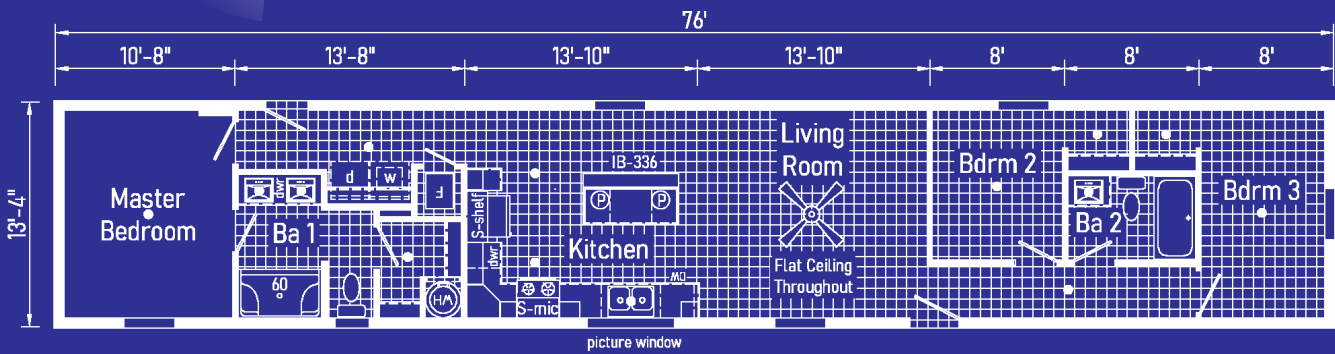

Elite

Blazer

Commodore Homes
PENNSYLVANIA

TS1300P
800 Sq. Ft.
1460

TS1301P
907 Sq. Ft.
1468

TS1302P
1013 Sq. Ft.
1476

ALTERNATE FRONT ENTRY

Scan to Watch Video!

TDI301P
1475 Sq. Ft.
2856

*Please use pictures for floorplan vision only. Decors and materials used are constantly changed and improved.

TDI302P
PHOTOS

Scan to Watch Video!

TDI302P

1493 Sq. Ft.
2856

Optional
Bedroom 4 with
Desk at Hall

TD1303P

1707 Sq. Ft.
2864

VALUE OPTIONS:

- 10' DORMER
- GAS PACKAGE
- STACK EXTENSION
- SLIDING GLASS DOOR
- OIL FURNACE
- 40 GALLON HOT WATER GAS OR ELECTRIC
- 2ND CONDUIT DROP
- NEW ENGLAND CODE
 - 30# ROOF
 - 40# ROOF
- TREATED SKIRT RAIL
- BLOCKING SUPPORTS
 - WIND ZONE 2
 - PHONE JACKS
 - TV JACKS
- EXPANDED PANEL
- ICE SHIELD
- HARDWOOD CABINETS
 - 25 OZ CARPET
- TRANSOM AT BATH 2