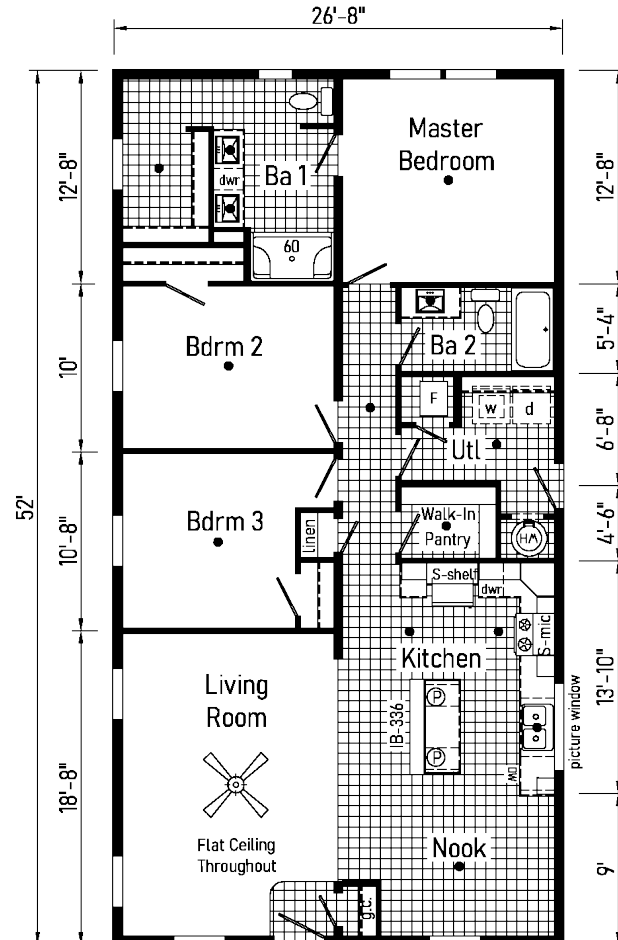

Elite

Blazer

Commodore Homes
PENNSYLVANIA

TS1300P
800 Sq. Ft.
1460

TS1301P
907 Sq. Ft.
1468

TS1302P
1013 Sq. Ft.
1476

ALTERNATE FRONT ENTRY

Scan to Watch Video!

TDI301P
1475 Sq. Ft.
2856

*Please use pictures for floorplan vision only. Decors and materials used are constantly changed and improved.

TDI302P
PHOTOS

Scan to Watch Video!

TDI302P

1493 Sq. Ft.
2856

Optional
Bedroom 4 with
Desk at Hall

TD1303P

1707 Sq. Ft.
2864

VALUE OPTIONS:

- 10' DORMER
- GAS PACKAGE
- STACK EXTENSION
- SLIDING GLASS DOOR
- OIL FURNACE
- 40 GALLON HOT WATER GAS OR ELECTRIC
- 2ND CONDUIT DROP
- NEW ENGLAND CODE
 - 30# ROOF
 - 40# ROOF
- TREATED SKIRT RAIL
- BLOCKING SUPPORTS
 - WIND ZONE 2
 - PHONE JACKS
 - TV JACKS
- EXPANDED PANEL
- ICE SHIELD
- HARDWOOD CABINETS
 - 25 OZ CARPET
- TRANSOM AT BATH 2