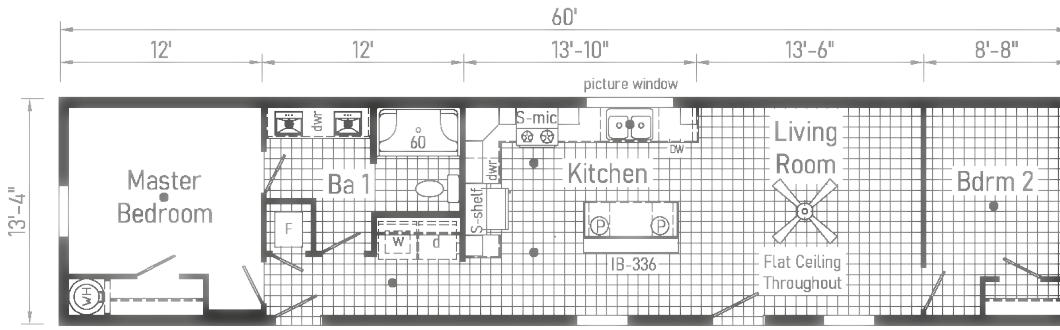

Elite

Blazer

Commodore Homes
PENNSYLVANIA

TS1300P
800 Sq. Ft.
1460

TS1301P
907 Sq. Ft.
1468

TS1302P
1013 Sq. Ft.
1476

ALTERNATE FRONT ENTRY

Scan to Watch Video!

TDI301P
1475 Sq. Ft.
2856

*Please use pictures for floorplan vision only. Decors and materials used are constantly changed and improved.

TDI302P
PHOTOS

Scan to Watch Video!

TDI302P

1493 Sq. Ft.
2856

Optional
Bedroom 4 with
Desk at Hall

TD1303P

1707 Sq. Ft.
2864

VALUE OPTIONS:

- 10' DORMER
- GAS PACKAGE
- STACK EXTENSION
- SLIDING GLASS DOOR
- OIL FURNACE
- 40 GALLON HOT WATER GAS OR ELECTRIC
- 2ND CONDUIT DROP
- NEW ENGLAND CODE
 - 30# ROOF
 - 40# ROOF
- TREATED SKIRT RAIL
- BLOCKING SUPPORTS
 - WIND ZONE 2
 - PHONE JACKS
 - TV JACKS
- EXPANDED PANEL
- ICE SHIELD
- HARDWOOD CABINETS
 - 25 OZ CARPET
- TRANSOM AT BATH 2