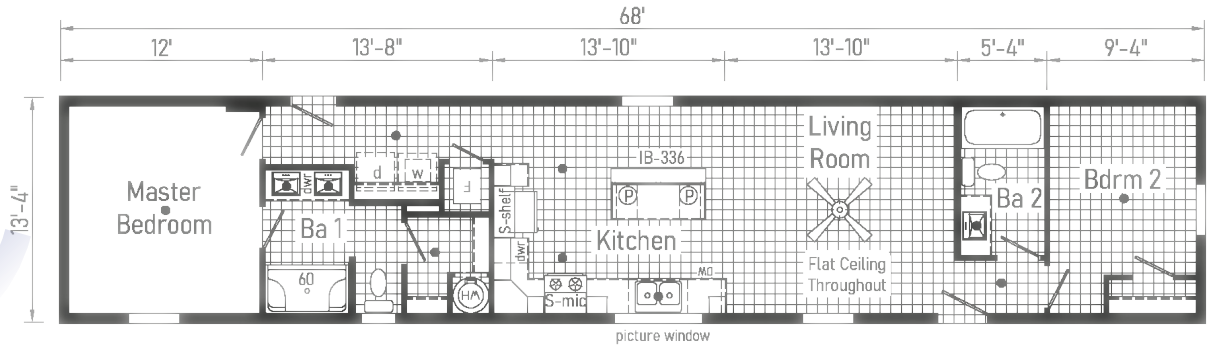

Elite

Blazer

Commodore Homes
PENNSYLVANIA

TS1300P
800 Sq. Ft.
1460

TS1301P
907 Sq. Ft.
1468

TS1302P
1013 Sq. Ft.
1476

ALTERNATE FRONT ENTRY

Scan to Watch Video!

TDI301P
1475 Sq. Ft.
2856

*Please use pictures for floorplan vision only. Decors and materials used are constantly changed and improved.

TDI302P
PHOTOS

Scan to Watch Video!

TDI302P

1493 Sq. Ft.
2856

Optional
Bedroom 4 with
Desk at Hall

TD1303P

1707 Sq. Ft.
2864

VALUE OPTIONS:

- 10' DORMER
- GAS PACKAGE
- STACK EXTENSION
- SLIDING GLASS DOOR
- OIL FURNACE
- 40 GALLON HOT WATER GAS OR ELECTRIC
- 2ND CONDUIT DROP
- NEW ENGLAND CODE
 - 30# ROOF
 - 40# ROOF
- TREATED SKIRT RAIL
- BLOCKING SUPPORTS
 - WIND ZONE 2
 - PHONE JACKS
 - TV JACKS
- EXPANDED PANEL
- ICE SHIELD
- HARDWOOD CABINETS
 - 25 OZ CARPET
- TRANSOM AT BATH 2