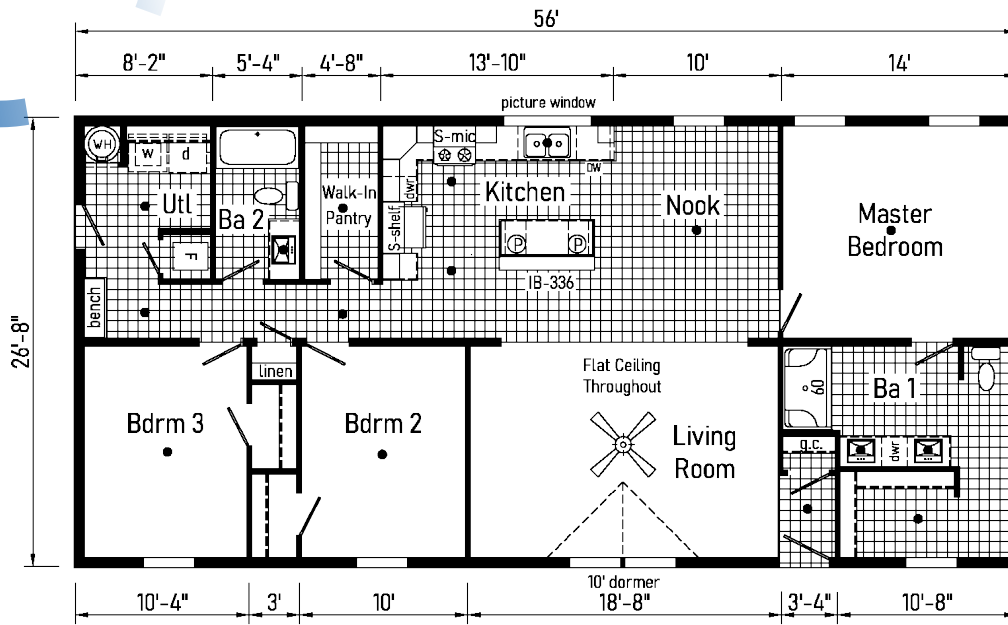

TDI301P
1475 Sq. Ft.
2856

*Please use pictures for floorplan vision only. Decors and materials used are constantly changed and improved.

TDI302P
PHOTOS

Scan to Watch Video!

TDI302P

1493 Sq. Ft.
2856

Optional
Bedroom 4 with
Desk at Hall

TD1303P

1707 Sq. Ft.
2864

VALUE OPTIONS:

- 10' DORMER
- GAS PACKAGE
- STACK EXTENSION
- SLIDING GLASS DOOR
- OIL FURNACE
- 40 GALLON HOT WATER GAS OR ELECTRIC
- 2ND CONDUIT DROP
- NEW ENGLAND CODE
 - 30# ROOF
 - 40# ROOF
- TREATED SKIRT RAIL
- BLOCKING SUPPORTS
 - WIND ZONE 2
 - PHONE JACKS
 - TV JACKS
- EXPANDED PANEL
- ICE SHIELD
- HARDWOOD CABINETS
 - 25 OZ CARPET
- TRANSOM AT BATH 2