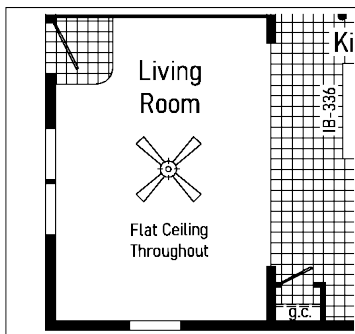

Elite

Blazer

Commodore Homes
PENNSYLVANIA

TS1300P
800 Sq. Ft.
1460

TS1301P
907 Sq. Ft.
1468

TS1302P
1013 Sq. Ft.
1476

ALTERNATE FRONT ENTRY

Scan to Watch Video!

TDI301P
1475 Sq. Ft.
2856

*Please use pictures for floorplan vision only. Decors and materials used are constantly changed and improved.

TDI302P
PHOTOS

Scan to Watch Video!

TDI302P

1493 Sq. Ft.
2856

Optional
Bedroom 4 with
Desk at Hall

TD1303P

1707 Sq. Ft.
2864

VALUE OPTIONS:

- 10' DORMER
- GAS PACKAGE
- STACK EXTENSION
- SLIDING GLASS DOOR
- OIL FURNACE
- 40 GALLON HOT WATER GAS OR ELECTRIC
- 2ND CONDUIT DROP
- NEW ENGLAND CODE
 - 30# ROOF
 - 40# ROOF
- TREATED SKIRT RAIL
- BLOCKING SUPPORTS
 - WIND ZONE 2
 - PHONE JACKS
 - TV JACKS
- EXPANDED PANEL
- ICE SHIELD
- HARDWOOD CABINETS
 - 25 OZ CARPET
- TRANSOM AT BATH 2