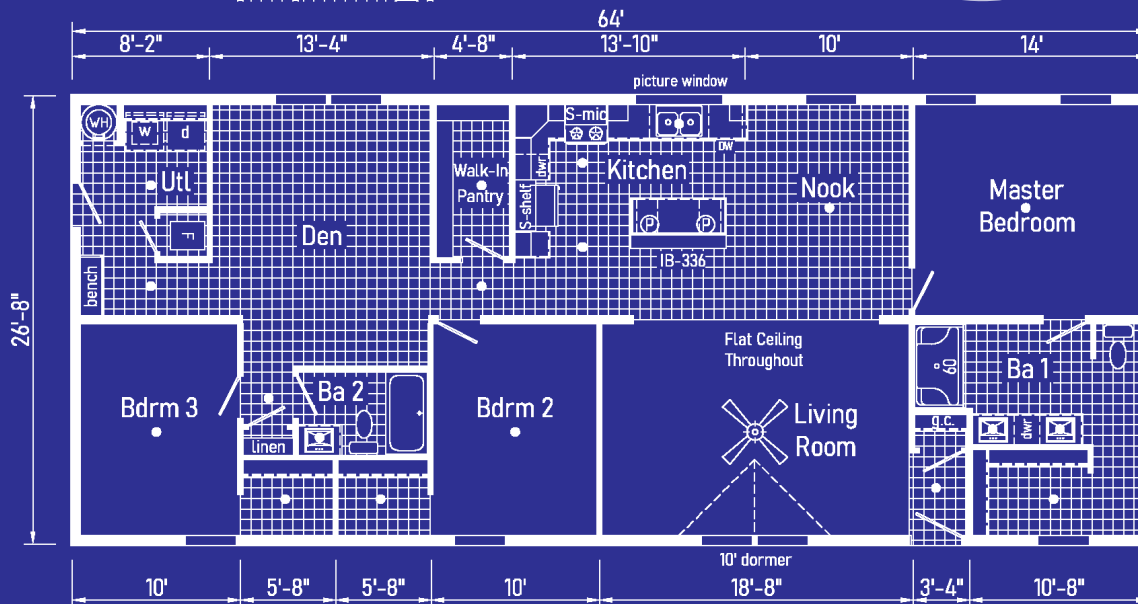

TDI301P
1475 Sq. Ft.
2856

*Please use pictures for floorplan vision only. Decors and materials used are constantly changed and improved.

TDI302P
PHOTOS

Scan to Watch Video!

TDI302P

1493 Sq. Ft.
2856

Optional
Bedroom 4 with
Desk at Hall

TD1303P

1707 Sq. Ft.
2864

VALUE OPTIONS:

- 10' DORMER
- GAS PACKAGE
- STACK EXTENSION
- SLIDING GLASS DOOR
- OIL FURNACE
- 40 GALLON HOT WATER GAS OR ELECTRIC
- 2ND CONDUIT DROP
- NEW ENGLAND CODE
 - 30# ROOF
 - 40# ROOF
- TREATED SKIRT RAIL
- BLOCKING SUPPORTS
 - WIND ZONE 2
 - PHONE JACKS
 - TV JACKS
- EXPANDED PANEL
- ICE SHIELD
- HARDWOOD CABINETS
 - 25 OZ CARPET
- TRANSOM AT BATH 2