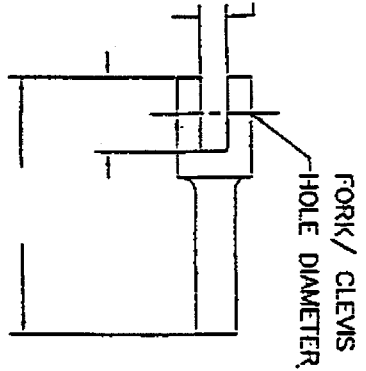

Cable Specifications Sheet

Use this sheet for special made cables or any cables that require clarification.
Be sure to make a copy before marking so you'll always have one on hand!