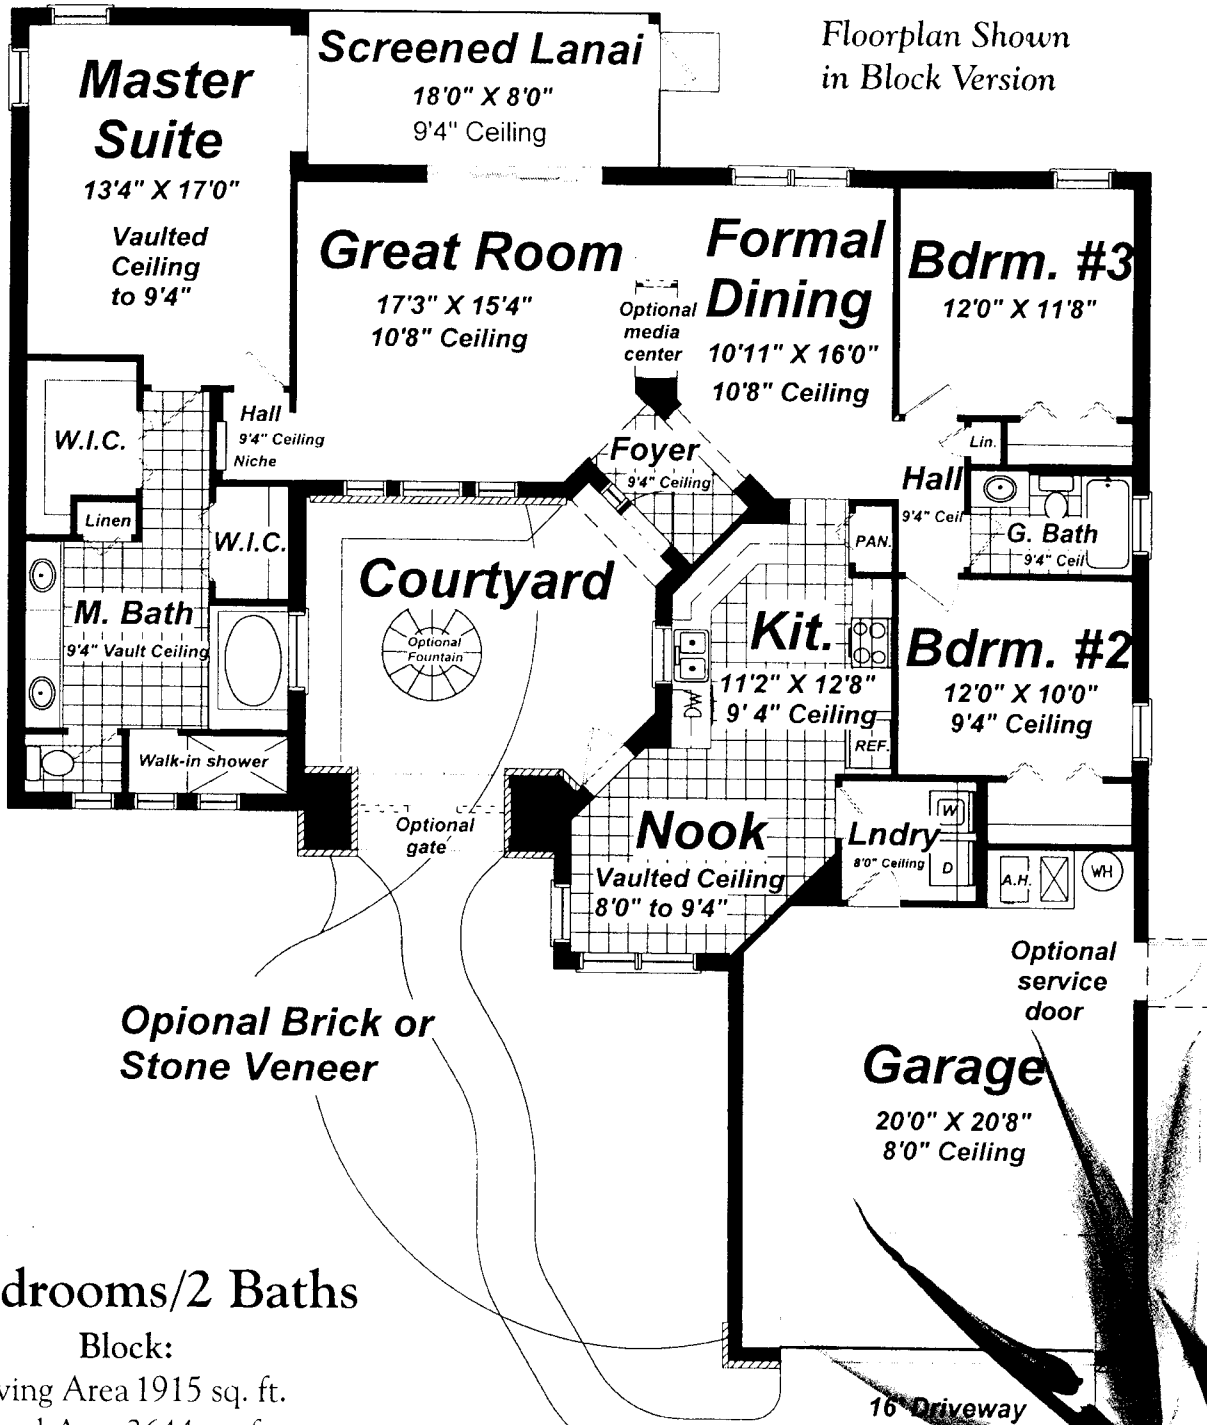

# STANDARD FLOORPLAN

Floorplan Shown  
in Block Version

## 3 Bedrooms/2 Baths

Block:

Living Area 1915 sq. ft.

Total Area 2644 sq. ft.

(Frame elevation not available  
in all communities.)