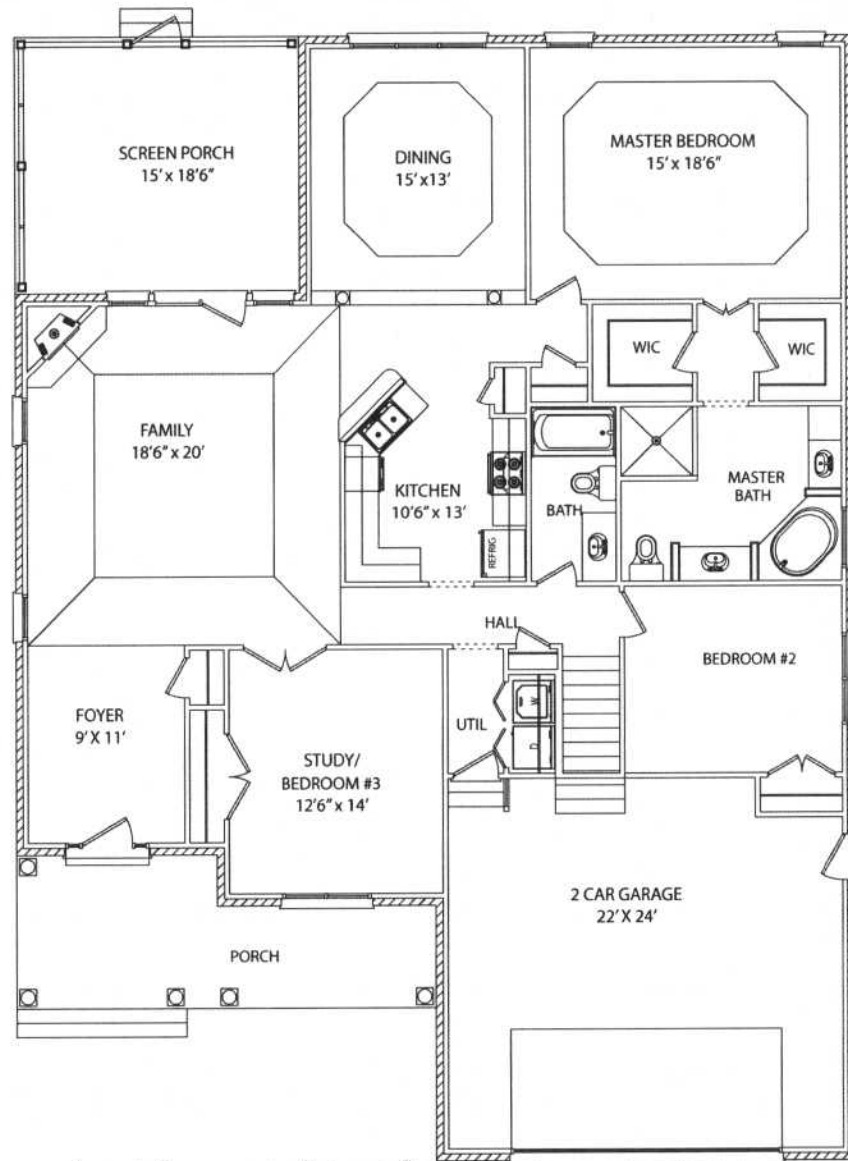

• *The Waterford Stratton* •

LIBERTY
PROPERTIES & CONSTRUCTION, LLC.

• The Waterford Stratton •

Not to scale, rendering may not reflect exact floor plan.

**These bonus rooms are with a front load garage, the bonus room gets bigger with an outside load garage

Optional
Bonus Suite with full bath
386 sq. ft.
Waterford Stratton II

2008 Heated sq. ft.
386 Bonus
526 Garage sq. ft.
186 Front Porch sq. ft.
255 Screen porch sq. ft.
3361 Total sq. ft.

Waterford Stratton III
1043 sq. ft.