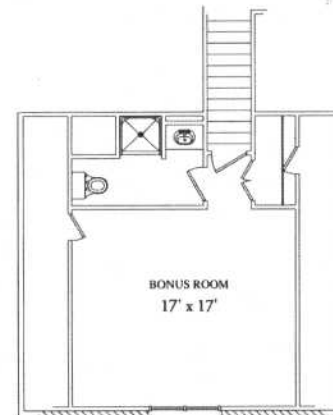

• *The Waterford Stratton* •

LIBERTY
PROPERTIES & CONSTRUCTION, LLC.

• The Waterford Stratton •

Not to scale, rendering may not reflect exact floor plan.

**These bonus rooms are with a front load garage, the bonus room gets bigger with an outside load garage

Optional
Bonus Suite with full bath
386 sq. ft.
Waterford Stratton II

2008 Heated sq. ft.
386 Bonus
526 Garage sq. ft.
186 Front Porch sq. ft.
255 Screen porch sq. ft.
3361 Total sq. ft.

Waterford Stratton III
1043 sq. ft.