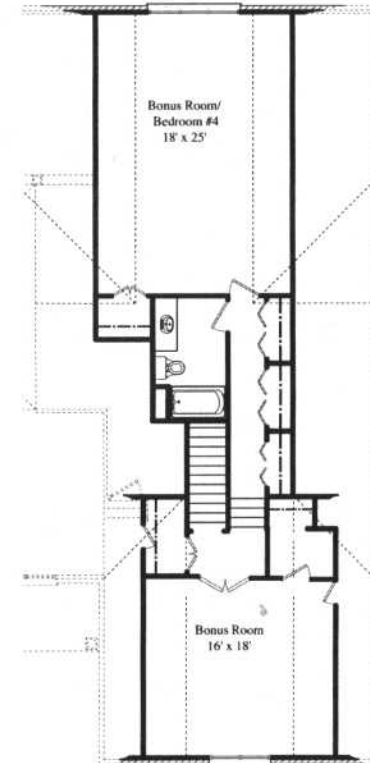

• *The Waterford Stratton* •

LIBERTY
PROPERTIES & CONSTRUCTION, LLC.

• The Waterford Stratton •

Not to scale, rendering may not reflect exact floor plan.

**These bonus rooms are with a front load garage, the bonus room gets bigger with an outside load garage

Optional
Bonus Suite with full bath
386 sq. ft.
Waterford Stratton II

2008 Heated sq. ft.
386 Bonus
526 Garage sq. ft.
186 Front Porch sq. ft.
255 Screen porch sq. ft.
3361 Total sq. ft.

Waterford Stratton III
1043 sq. ft.