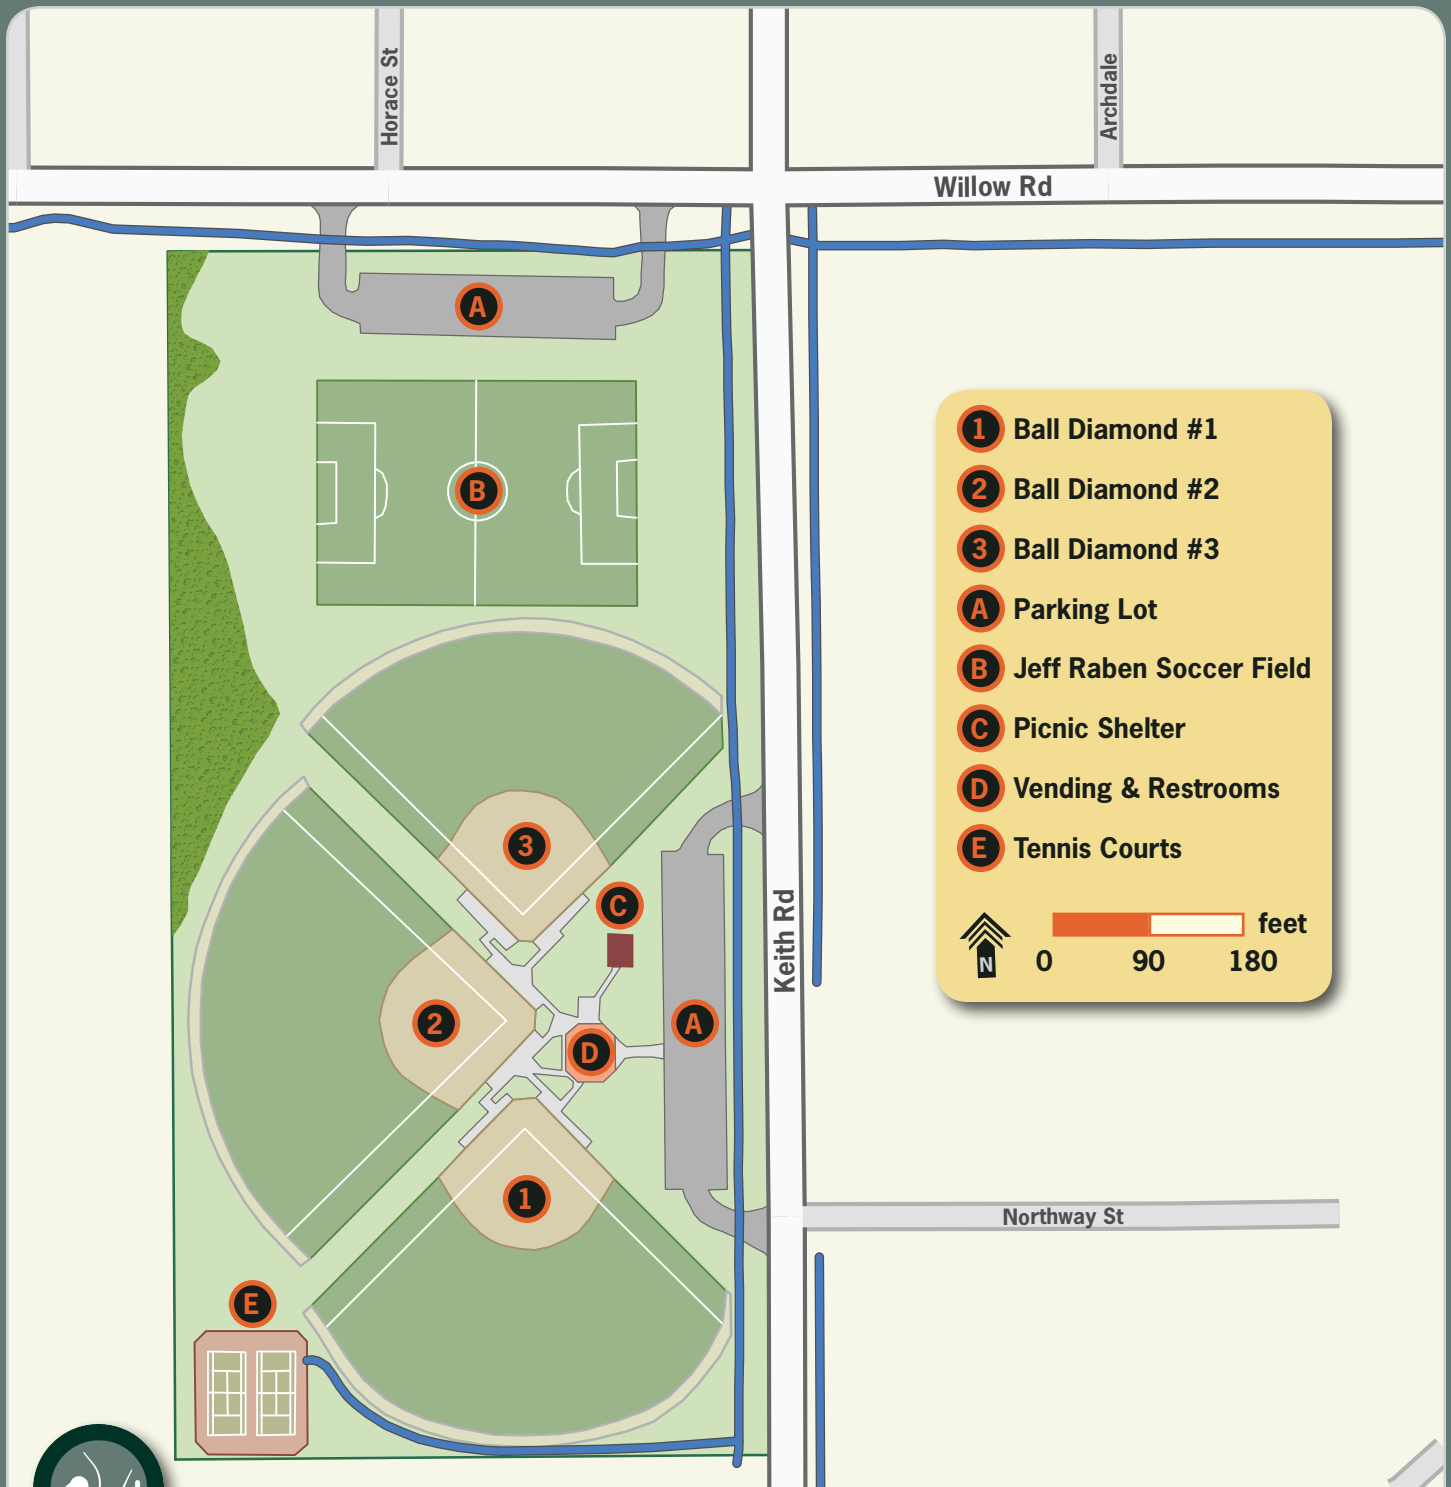

• COMMUNITY SPORTS PARK •

- COMMUNITY SPORTS PARK • 2750 KEITH ROAD • 15 ACRES •
- FACILITY RENTAL: 248.451.1900 • PARK HOURS: 8:00 A.M. TO DUSK •

WWW.WESTBLOOMFIELDPARKS.ORG