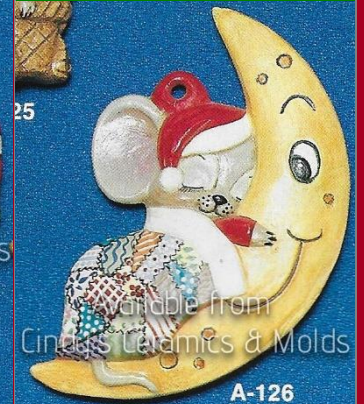

Boy Angel Ornament

A-76
3 5/8 Long

Available from
Cindy's Ceramics & Molds

Lamb Ornament

A-77
3 5/8 Long

Available from
Cindy's Ceramics & Molds

Donkey Ornament

A-121
3 5/8 High

Available from
Cindy's Ceramics & Molds

Mice in Lantern
Ornament

A-122
3 5/8 Long

Available from
Cindy's Ceramics & Molds

Mice in Swing
Ornament

A-123
3 5/8 Long

Mouse in Walnut Shell
Ornament

A-124
3 5/8 Long

Mouse in Matchbox
Ornament

A-125
3 5/8 High

Mouse in Balloon
Ornament

A-126
3 5/8 High

Mouse on Moon
Ornament

A-127
3 5/8 Long

Mice in Sleigh
Ornament

A-128
3 5/8 High

Mouse in Wreath
Ornament

A-129
3 5/8 High

Christmas Wreath
Ornament

A-130
3 5/8 Long

Angel Girl with Horn
Ornament

A-131
3 5/8 Long

Angel Boy with Horn
Ornament

A-132
3 5/8 High