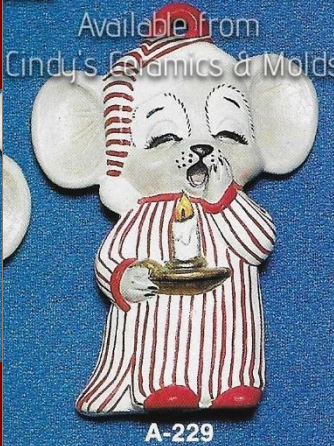

A-198
0.75 High by 3.125 Diameter

Base for Ornaments (shown with A-491 Mouse on Elephant Ornament)

A-217
3 5/8 High

Witch on Broom
Ornament

A-218
3 5/8 High

Pumpkin Ornament

A-219
3 5/8 High

Scarecrow Ornament

A-226
3 5/8 High

Girl Mouse Kissing
Mistletoe Ornament

A-227
3 5/8 High

Choir Girl Mouse
Ornament

A-228
3 5/8 High

Choir Boy Mouse
Ornament

A-229
3 5/8 High

Mouse in Nightshirt
Ornament