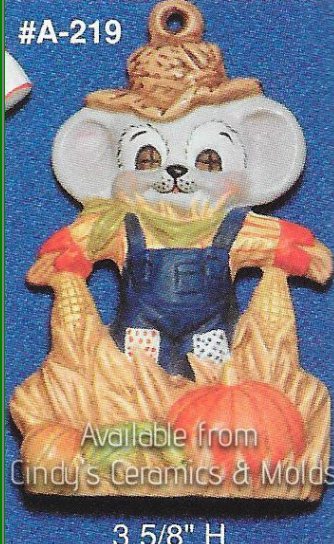

A-198
0.75 High by 3.125 Diameter

Base for Ornaments (shown with A-491 Mouse on Elephant Ornament)

A-217
3 5/8 High

Witch on Broom
Ornament

A-218
3 5/8 High

Pumpkin Ornament

A-219
3 5/8 High

Scarecrow Ornament

A-226
3 5/8 High

Girl Mouse Kissing
Mistletoe Ornament

A-227
3 5/8 High

Choir Girl Mouse
Ornament

A-228
3 5/8 High

Choir Boy Mouse
Ornament

A-229
3 5/8 High

Mouse in Nightshirt
Ornament