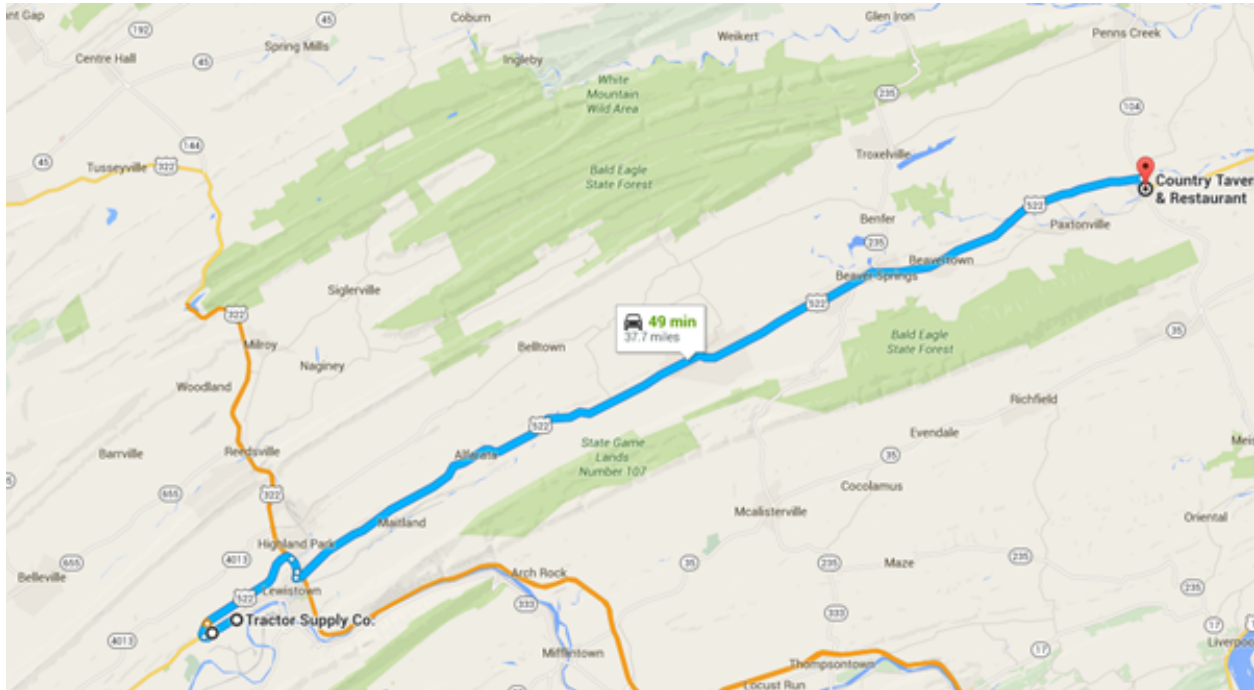

Start: Tractor Supply Co. to County Tavern, Middleburg (Stop 1) 49 minutes

Start: 10410-B, 522 U.S. 22, Lewistown, PA 17044

1. Head northwest on Hoss Dr toward US-22 BUS E
394 ft
2. Turn left onto US-22 BUS W
1.3 mi
3. Keep right at the fork, follow signs for US-522 N/US-22E Lewistown Harrisburg and merge onto US-22 E/US-522 N
0.5 mi
4. Merge onto US-22 E/US-522 N
3.7 mi
5. Merge onto US-22 E/US-322 E/US-522 N
0.4 mi

6. Take the exit toward US-522 N/Walnut St
299 ft
7. Continue onto US-522 N/Logan St
0.2 mi
8. Turn left onto US-522 N/S Walnut St
31.2 mi
9. Turn right at traffic light onto S Main St in Middleburg
0.3 mi
10. Turn right onto S Wausau Rd (R 104)

Country Tavern & Restaurant

34 Envision Dr, Mifflintown, PA 17059