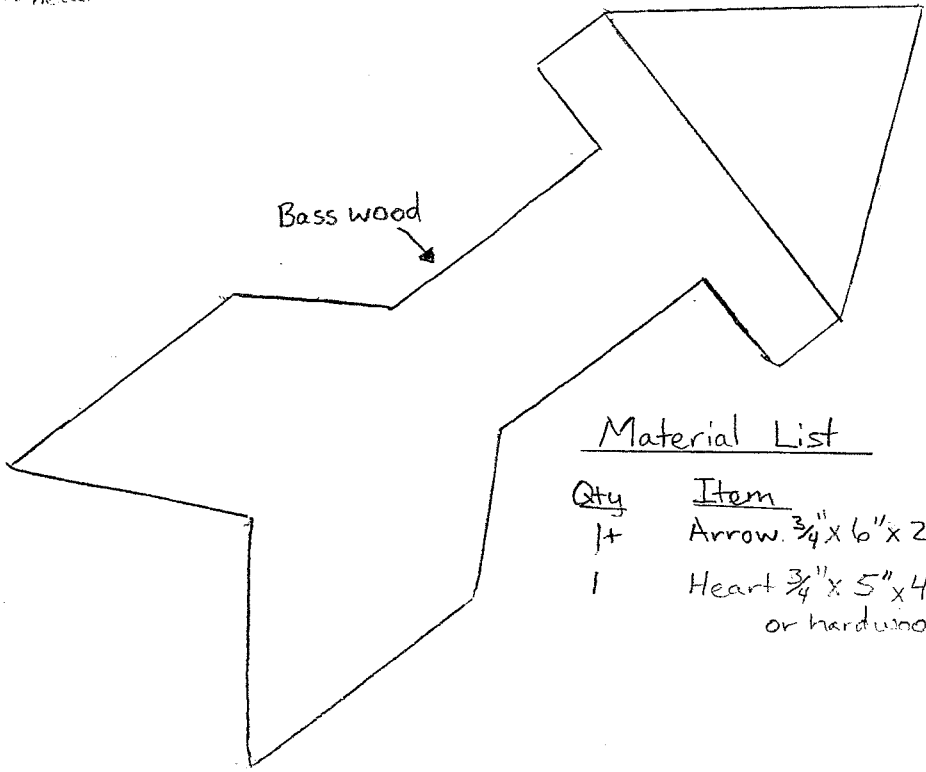

# Arrow through Heart

Cut out templates

← Hard wood - your choice

1 1/4" Forstner Bit

Taper Arrow Head

Side View

3/4"

Bass wood

## Material List

<u>Qty</u>	<u>Item</u>
1+	Arrow 3/4" x 6" x 2" Basswood
1	Heart 3/4" x 5" x 4 1/4" Purpleheart or hardwood of choice

Scale 1 to 1