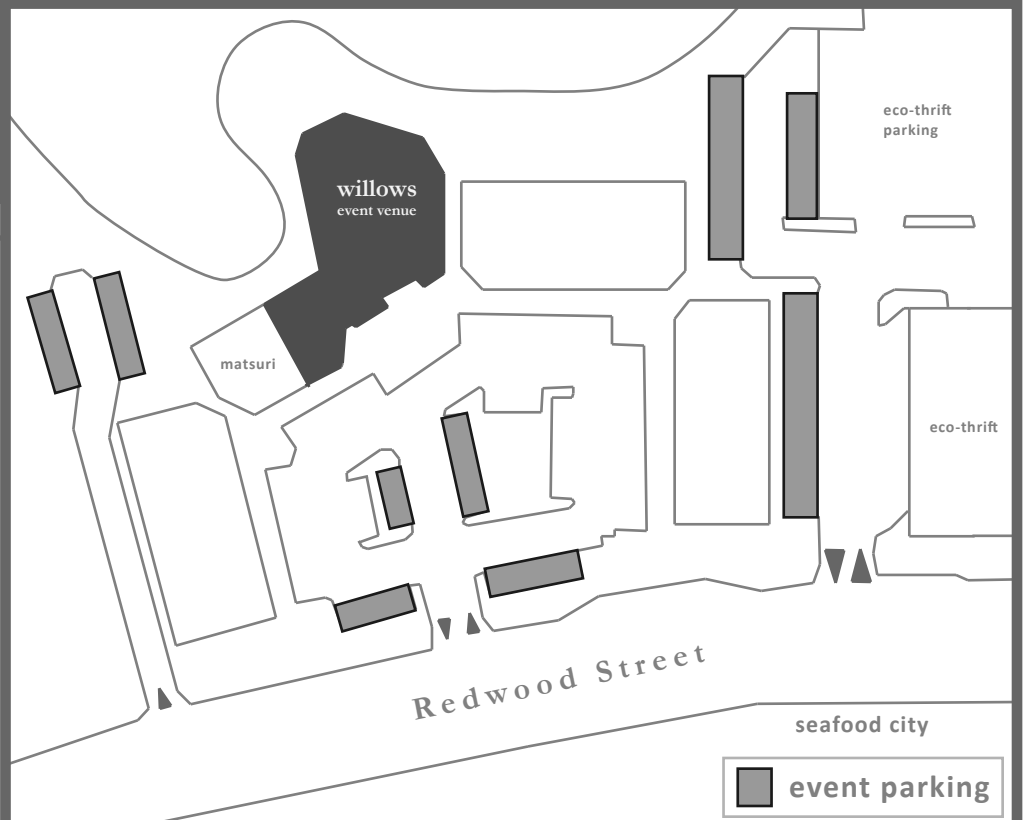

Willows Event Venue

Redwood Square

480 Redwood St. Ste. 20-A

Vallejo, CA 94590

DRIVING FROM:

San Rafael

CA-37 E

- exit #19 napa / sonoma blvd
- turn right onto sonoma blvd
- turn right onto redwood st
- turn right into redwood square

San Francisco

I-80 E

- exit #32b redwood st west
- turn right onto adm. callaghan ln
- turn right onto redwood st
- continue on 1.6mi on redwood st
- turn right into redwood square

Sacramento

I-80 W

- exit #32 redwood st
- turn right onto redwood st
- continue on 1.6mi on redwood st
- turn right into redwood square

Parking in Designated Areas Only

spaces along buildings are reserved for other redwood square businesses | event attendee vehicles parked illegally of outside willows designated parking subject to towing at owner's expense | willows event venue is not responsible for guest vehicles or items left inside them | thank you for your understanding & cooperation