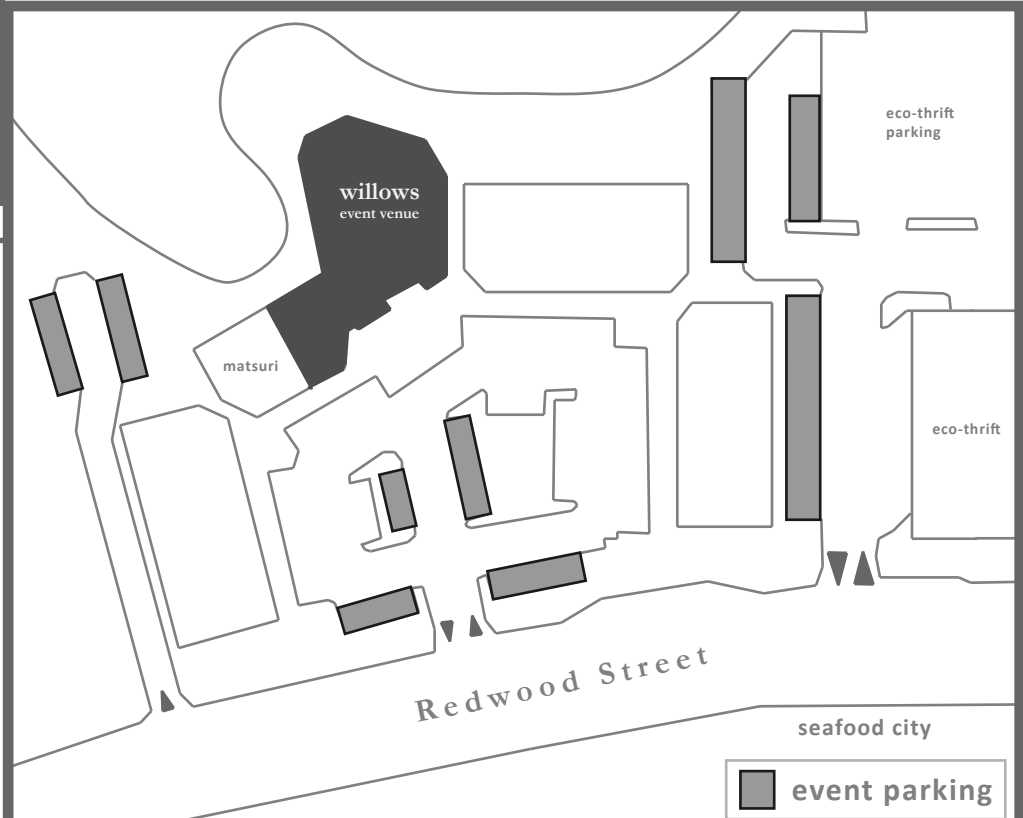

Willows Event Venue

Redwood Square

480 Redwood St. Ste. 20-A

Vallejo, CA 94590

DRIVING FROM:

San Rafael

CA-37 E

- exit #19 napa / sonoma blvd
- turn right onto sonoma blvd
- turn right onto redwood st
- turn right into redwood square

Parking in Designated Areas Only

spaces along buildings are reserved for other redwood square businesses | event attendee vehicles parked illegally of outside willows designated parking subject to towing at owner's expense | willows event venue is not responsible for guest vehicles or items left inside them | thank you for your understanding & cooperation

San Francisco

I-80 E

- exit #32b redwood st west
- turn right onto adm. callaghan ln
- turn right onto redwood st
- continue on 1.6mi on redwood st
- turn right into redwood square

Sacramento

I-80 W

- exit #32 redwood st
- turn right onto redwood st
- continue on 1.6mi on redwood st
- turn right into redwood square