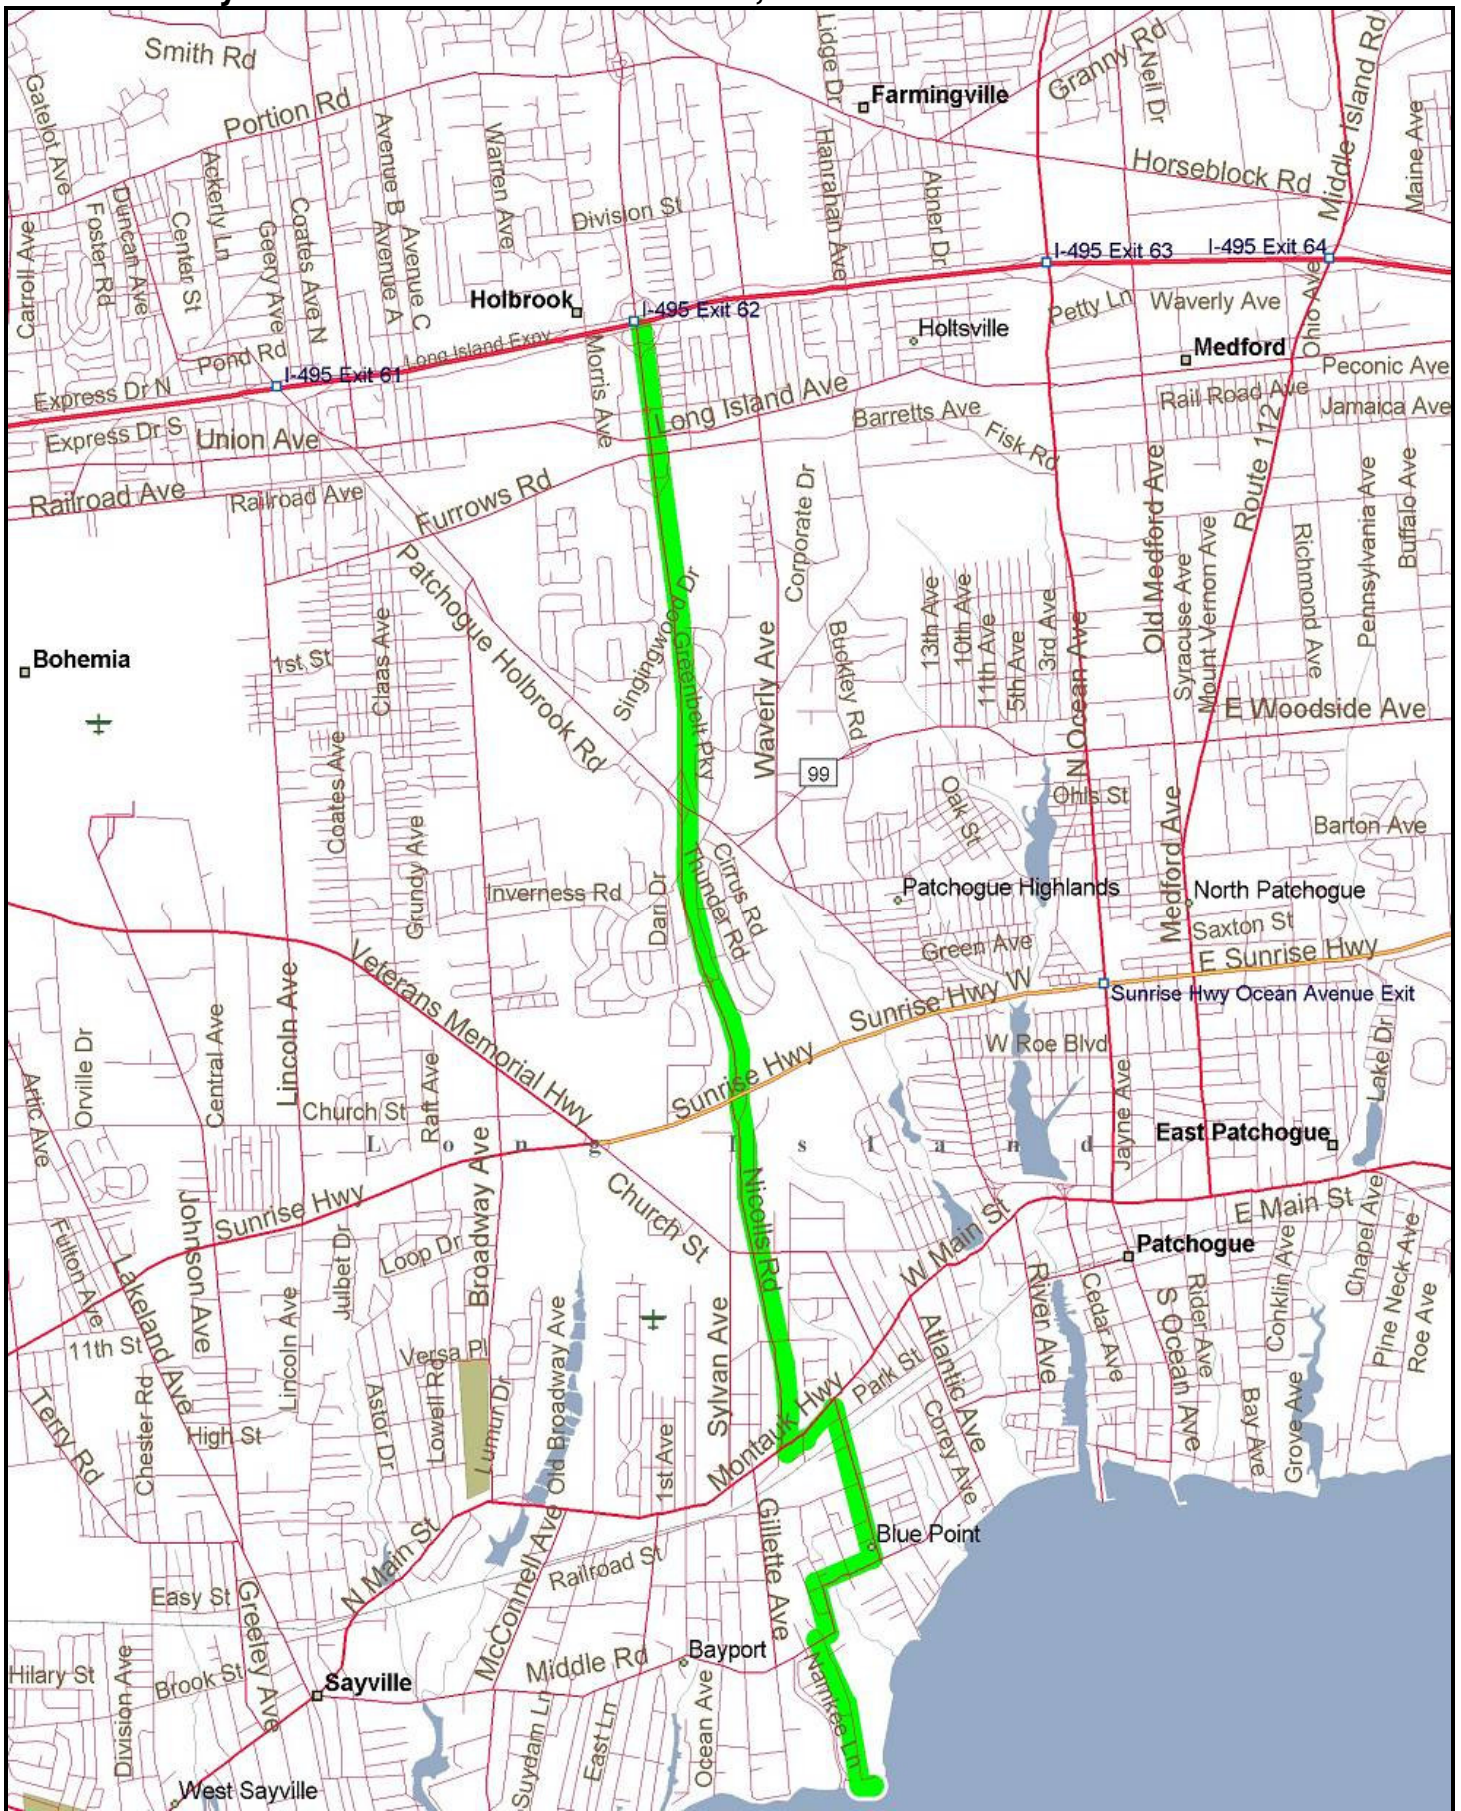

Sayville Yacht Club Blue Point LI, NY

Proceed to exit 62 on I-495 (Long Island Expressway), take south exit onto Nichols Rd. Make left onto E Main St. (Montauk Hwy). Make right onto Blue Point Ave. Make right onto Middle Rd. Make left onto Boylan Lane proceed to the end, Sayville Yacht Club is on your left.