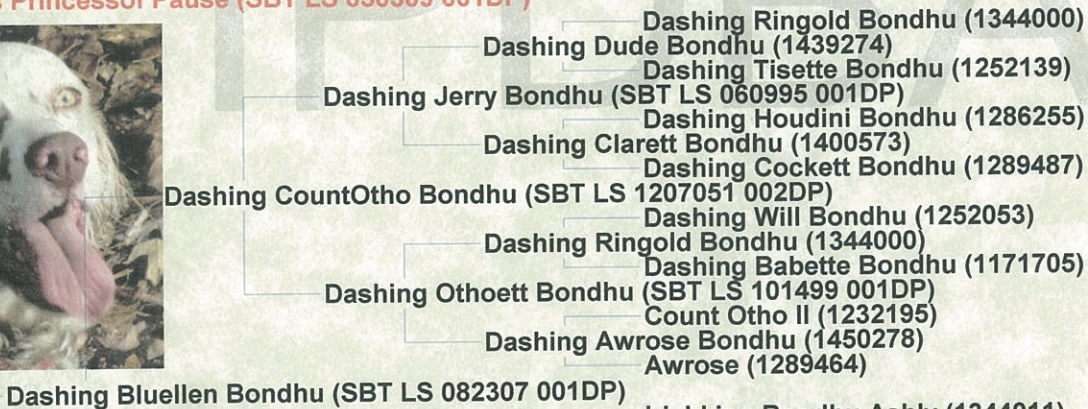

Pedigree for GDC Dashes Princessof Pause

IPDBA
International Progressive Dog Breeders' Alliance
P. O. Box 311
Upton, KY 42784

GDC Dashes Princessof Pause (SBT LS 050309 001DP)

GDC Henry PrinceOf Pause HOF (SBT LS 112792 001DP)

I certify that this pedigree is true and complete to the best of my knowledge.

Maree Bloodford

Date: 8-26-13