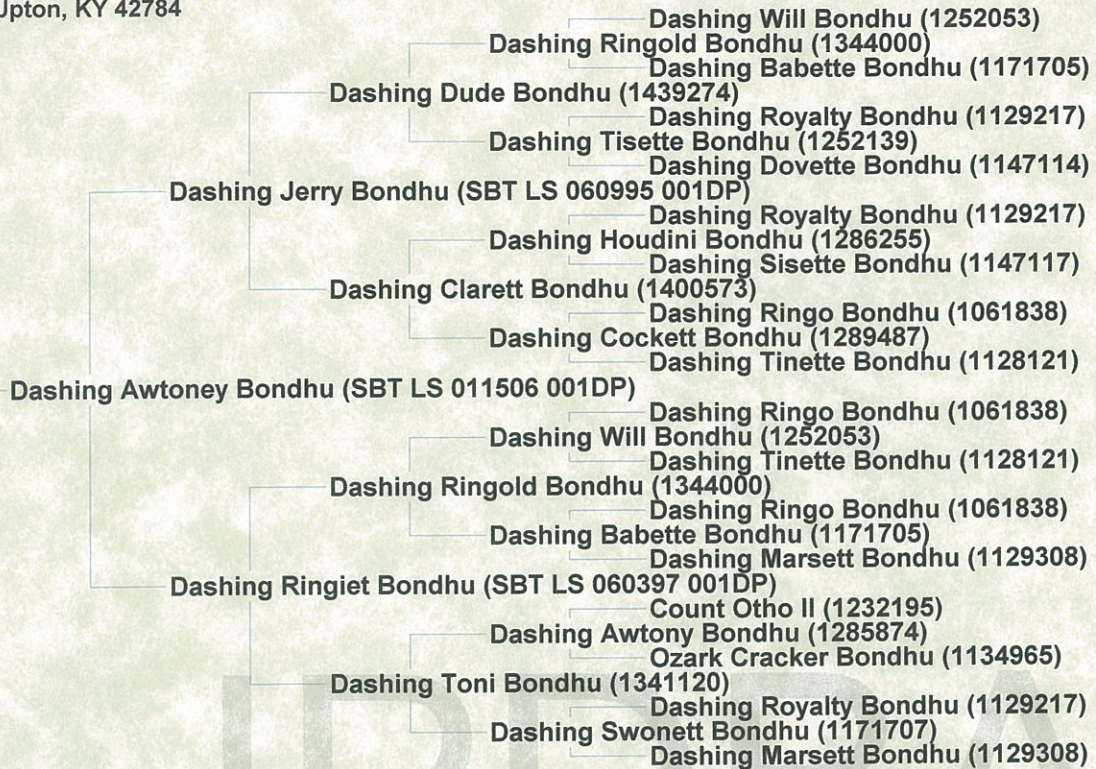

Pedigree for GDC Dashes Princessof Pause

IPDBA
International Progressive Dog Breeders' Alliance
P. O. Box 311
Upton, KY 42784

GDC Dashes Princessof Pause (SBT LS 050309 001DP)

GDC Henry PrinceOf Pause HOF (SBT LS 112792 001DP)

I certify that this pedigree is true and complete to the best of my knowledge.

Maree Bloodford

Date: 8-26-13