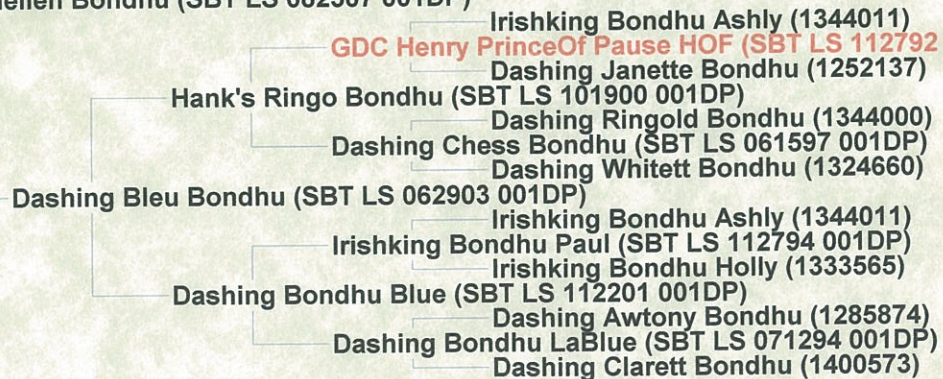

Pedigree for GDC Dashes Princessof Pause

IPDBA
International Progressive Dog Breeders' Alliance
P. O. Box 311
Upton, KY 42784

GDC Dashes Princessof Pause (SBT LS 050309 001DP)

GDC Henry PrinceOf Pause HOF (SBT LS 112792 001DP)

I certify that this pedigree is true and complete to the best of my knowledge.

Maree Bloodford

Date: 8-26-13