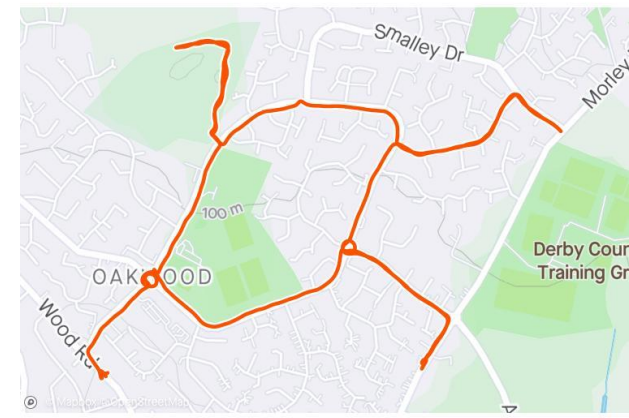

Three WiFi Call 08:59 89%

You

Progress Activities Profile

Gillian Whiteside
Today at 8:35 AM · Erewash, England

Rolls-Royce Harriers Virtual Challenge

Strava Art 🌻

Distance: 0.53 km | Pace: 8:30 /km | Time: 4m 30s

Home Maps Record Groups You

Andy Ward
Today at 10:25 AM · Derby, England

RRH Strava Art 2021

Distance: 8.55 km | Avg Pace: 5:59 /km

Moving Time: 51:12 | Elevation Gain: 30 m

SMARTY 4G 21:15 56%

You Run

Jonathan Kinder
Today at 8:40 PM · Derby, England

RRH Strava Art - Frogger

Distance: 3.73 mi | Avg Pace: 8:14 /mi

Moving Time: 30:47 | Elevation Gain: 231 ft

Calories: 604 Cal | Max Elevation: 382 ft

Home Maps Record Groups You

Rolls Royce Harriers Strava Art, May 17th to May 23rd 2021.