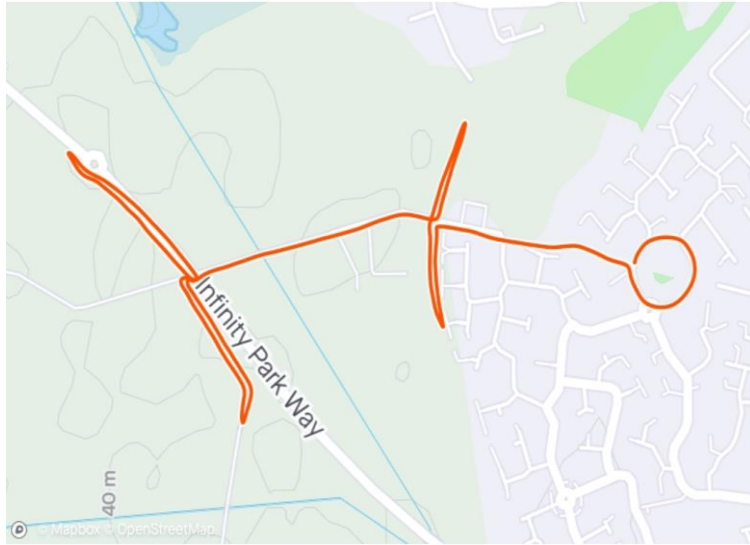

Rolls Royce Harriers Strava Art, May 17th to May 23rd 2021.

James Ward

Today at 5:57 PM · Derby, England

RRH strava art - a stickman with a long body doing the splits

James Ward

Today at 5:46 PM · Derby, England

RRH strava art - A man in a bobble hat standing on his head

Robert Bond

Today at 5:03 PM · Derby, England

Umbrella

Distance
0.68 km

Avg Pace
5:46 /km

Rolls Royce Harriers Strava Art, May 17th to May 23rd 2021.

Three WiFi Call 08:59 89%

You

Progress Activities Profile

Gillian Whiteside
Today at 8:35 AM · Erewash, England

Rolls-Royce Harriers Virtual Challenge

Strava Art 🌻

Distance: 0.53 km | Pace: 8:30 /km | Time: 4m 30s

Home Maps Record Groups You

Andy Ward
Today at 10:25 AM · Derby, England

RRH Strava Art 2021

Distance: 8.55 km | Avg Pace: 5:59 /km

Moving Time: 51:12 | Elevation Gain: 30 m

SMARTY 4G 21:15 56%

You Run

Jonathan Kinder
Today at 8:40 PM · Derby, England