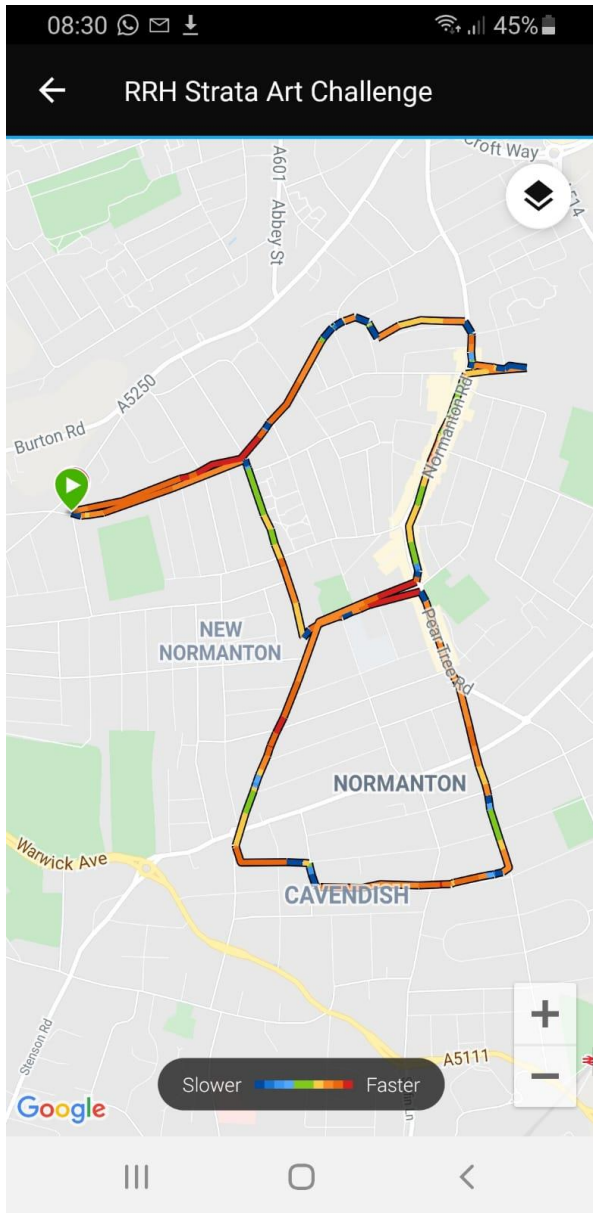

Dean Smith - A dog kite

Rolls Royce Harriers Strava Art, May 17th to May 23rd 2021.

Nigel Granville - Orion