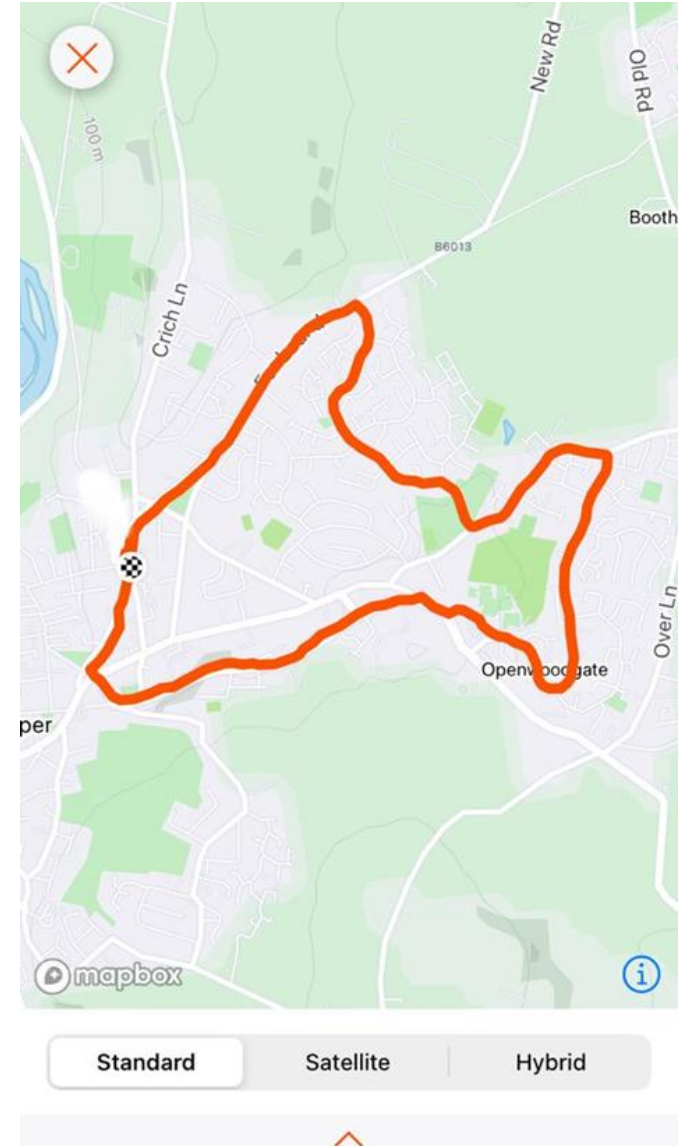

Karolina – The Belper Dolphin