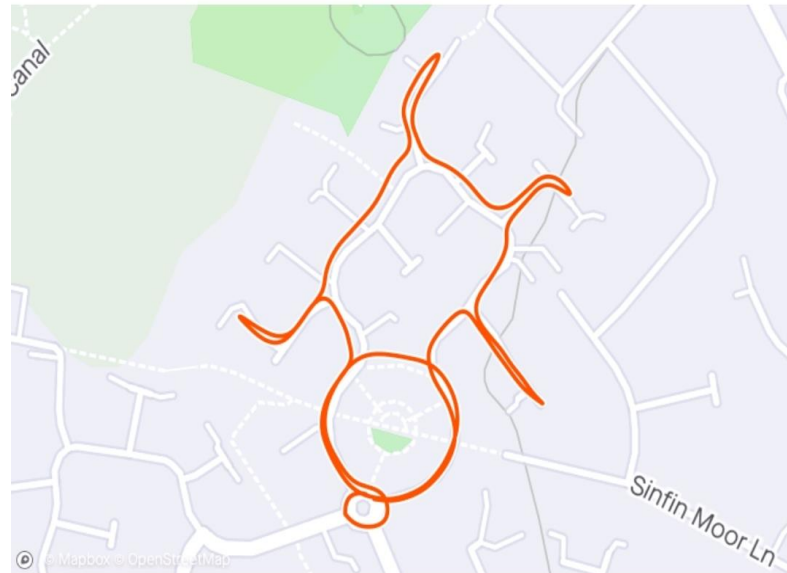

Rolls Royce Harriers Strava Art, May 17th to May 23rd 2021.

James Ward

Today at 5:57 PM · Derby, England

RRH strava art - a stickman with a long body doing the splits

James Ward

Today at 5:46 PM · Derby, England

RRH strava art - A man in a bobble hat standing on his head

Robert Bond

Today at 5:03 PM · Derby, England

Umbrella

Distance
0.68 km

Avg Pace
5:46 /km

Rolls Royce Harriers Strava Art, May 17th to May 23rd 2021.

Three WiFi Call 08:59 89%

You

Progress Activities Profile

Gillian Whiteside
Today at 8:35 AM · Erewash, England

Rolls-Royce Harriers Virtual Challenge

Strava Art 🌻

Distance: 0.53 km | Pace: 8:30 /km | Time: 4m 30s

Home Maps Record Groups You

Andy Ward
Today at 10:25 AM · Derby, England

RRH Strava Art 2021

Distance: 8.55 km | Avg Pace: 5:59 /km

Moving Time: 51:12 | Elevation Gain: 30 m

SMARTY 4G 21:15 56%

You Run

Jonathan Kinder
Today at 8:40 PM · Derby, England