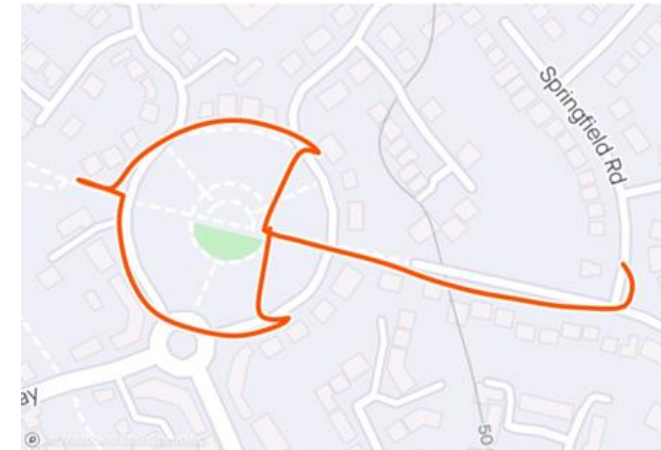

Rolls Royce Harriers Strava Art, May 17th to May 23rd 2021.

James Ward

Today at 5:57 PM · Derby, England

RRH strava art - a stickman with a long body doing the splits

James Ward

Today at 5:46 PM · Derby, England

RRH strava art - A man in a bobble hat standing on his head

Robert Bond

Today at 5:03 PM · Derby, England

Umbrella

Distance
0.68 km

Avg Pace
5:46 /km

Rolls Royce Harriers Strava Art, May 17th to May 23rd 2021.

Three WiFi Call 08:59 89%

You

Progress Activities Profile

Gillian Whiteside
Today at 8:35 AM · Erewash, England

Rolls-Royce Harriers Virtual Challenge

Strava Art 🌻

Distance: 0.53 km | Pace: 8:30 /km | Time: 4m 30s

Home Maps Record Groups You

Andy Ward
Today at 10:25 AM · Derby, England

RRH Strava Art 2021

Distance: 8.55 km | Avg Pace: 5:59 /km

Moving Time: 51:12 | Elevation Gain: 30 m

SMARTY 4G 21:15 56%

You Run

Jonathan Kinder
Today at 8:40 PM · Derby, England