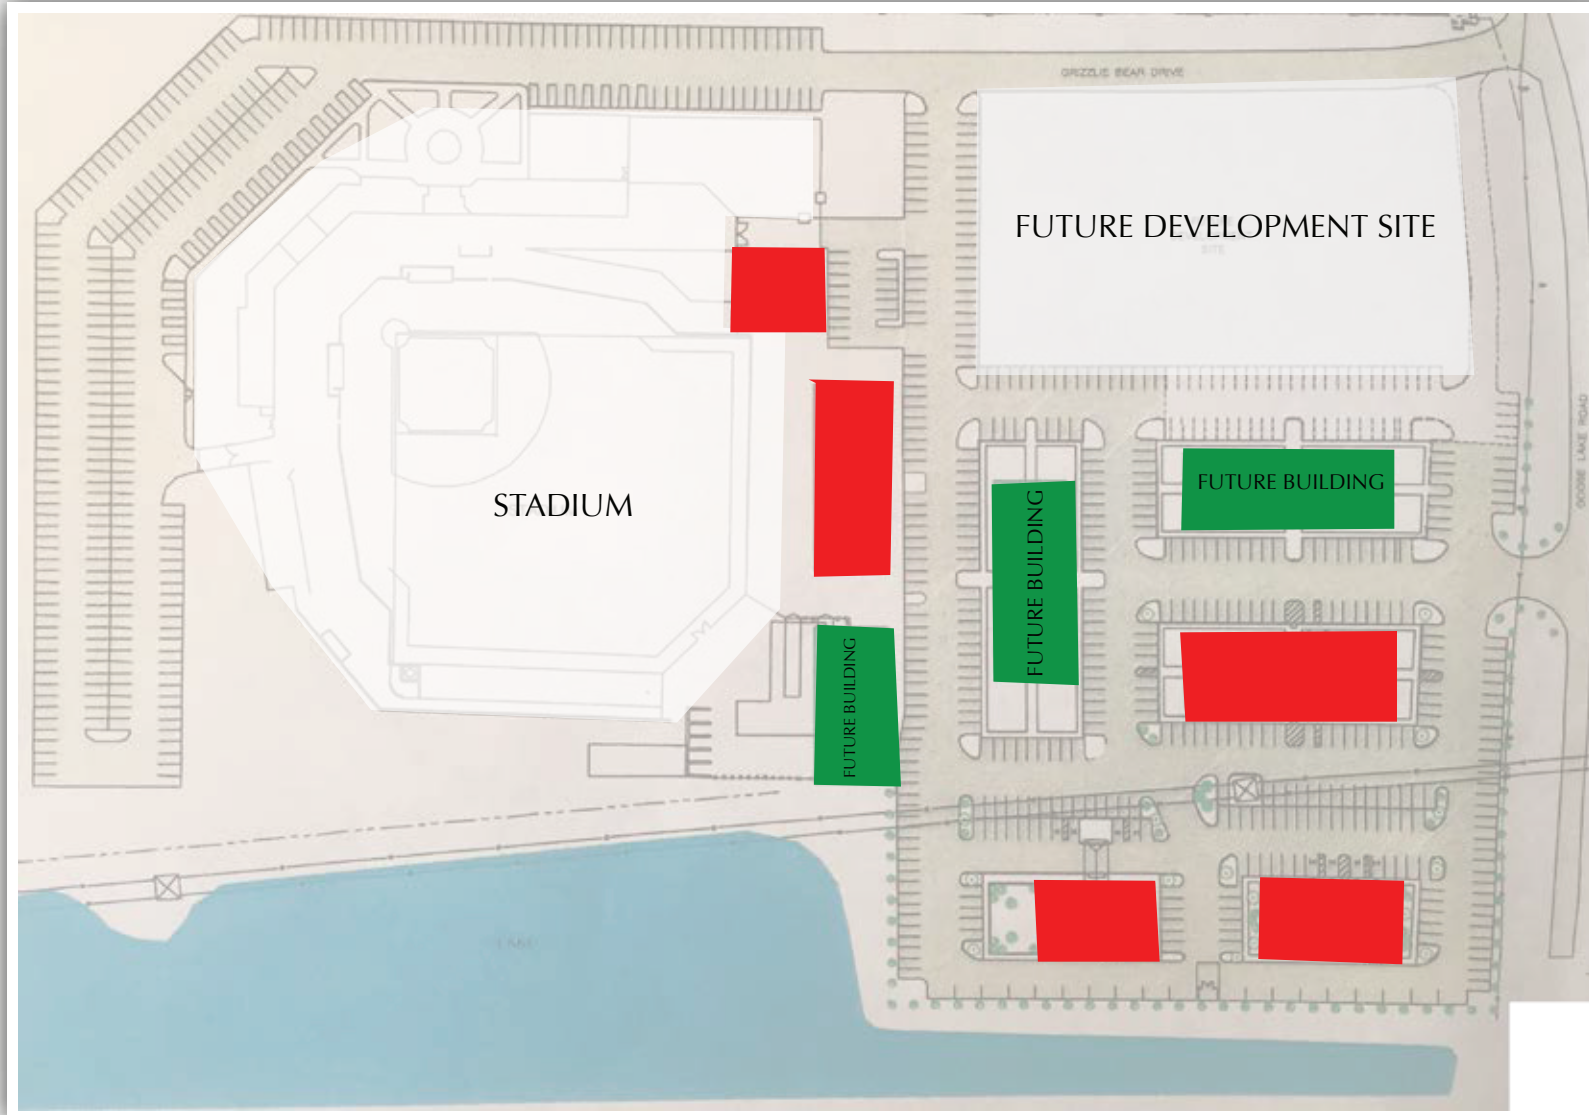

SAUGET BUSINESS PARK

2041 Goose Lake RD. Suite 2A, Sauget, IL - 62206

STADIUM OFFICE COMPLEX PARCEL MAP

-  FUTURE BUILDING
-  CURRENT TENANT